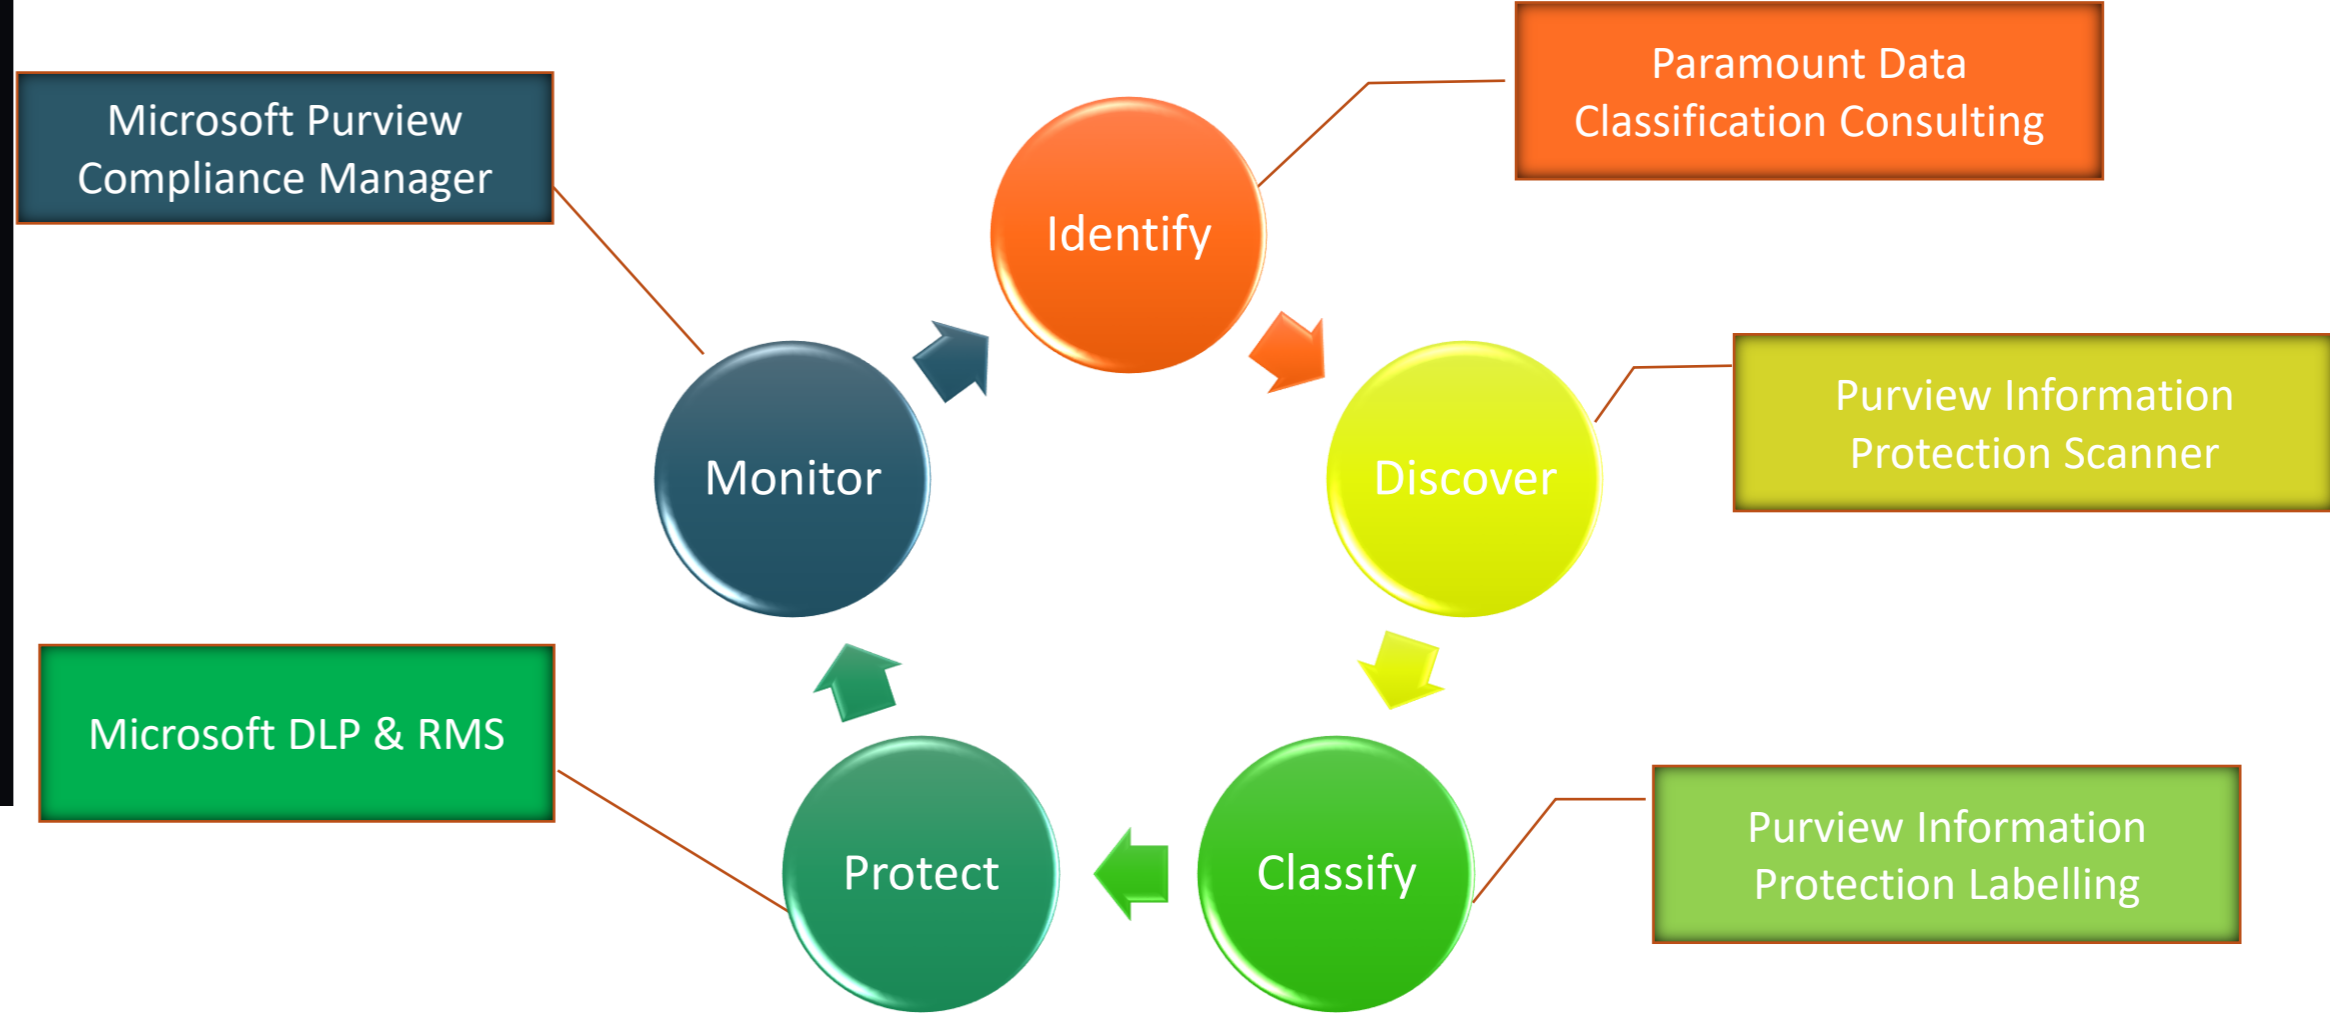

SecureData360 Approach

1. Identify Phase

- Structured consulting exercise by the compliance experts with data protection experience

2. Discover Phase

- Data discovery by using Microsoft Purview solution's scanner tool and native DLP discovery capability

3. Classify Phase

- Data classification and labelling by using Purview Information protection's labelling tool.

4. Protect Phase

- Data protection phase which includes DLP features and Rights management encryption from Purview.

5. Monitor Phase

- Continuous monitoring and governance using Microsoft compliance manager.