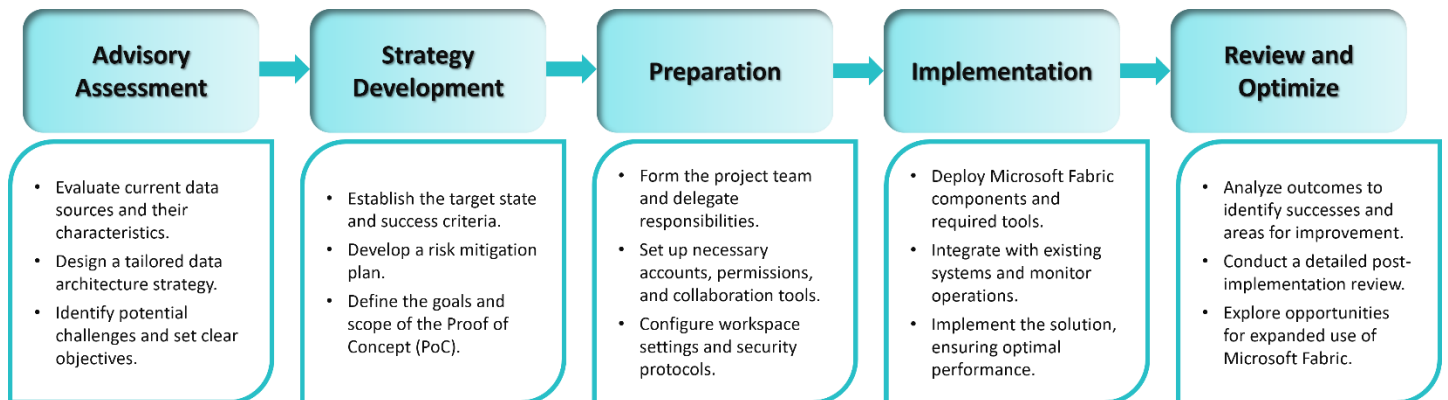

Innovate, Integrate, and Transform with PBI Analytics

PBI's Microsoft Fabric Implementation Process

Why Choose PBI Analytics

- **Expertise and Experience:** With years of experience and a team of certified experts, PBI Analytics has a proven track record of delivering scalable data solutions. Our partnership with Microsoft enables us to offer top-notch services backed by cutting-edge technology.
- **Custom Strategy:** We understand your business goals, challenges, and tech needs. Our experts craft a strategic roadmap aligned with your objectives to ensure a smooth and successful implementation.
- **Accelerated Implementation:** Our team of experts expedites your implementation process, handling everything from configuration to deployment, ensuring minimal disruption and maximum efficiency.
- **Migration Services:** Ensure a smooth transition from legacy systems to Microsoft Fabric, enabling your business to continue growing without interruptions.

Ready to Start Your Journey with Microsoft Fabric?

Contact us to learn how we can help your organization harness the power of Microsoft Fabric to achieve your business goals. Let's drive innovation together.