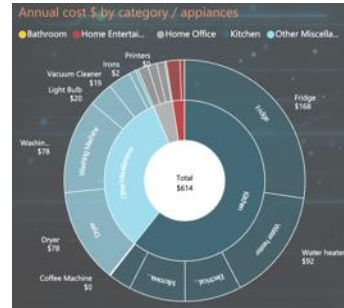

Explore Power BI reporting and dashboards

Start with pre-built data stories and customize to acquire key value insights for your company

Calculate and analyze electricity consumption

Estimate and analyze energy needs, costs, and average minutes used per day by home appliances.