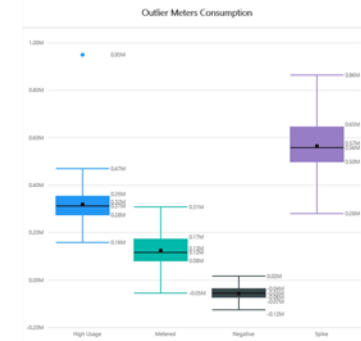

Water, gas, and utilities consumption and distribution insights

Generate insights from existing energy distribution and consumption data to facilitate actions for conservation and consumer awareness.