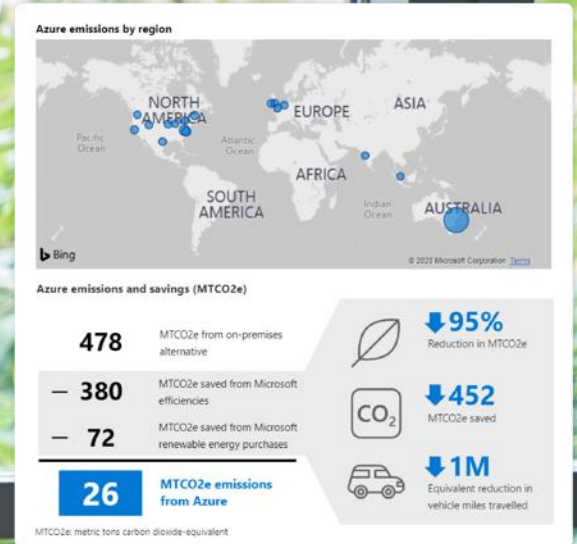

Shaping the future of energy in real-time

Climate change is here, and industries and consumers around the world are mobilizing to meet it at scale. Energy leaders have an opportunity to become environment change agents to meet the needs of tomorrow and deliver strategies essential to business continuity.

Shaping the future of energy relies on a real-time data approach that **minimizes risk, reduces cost, and generates insights at every stage of delivery** to provide a unique competitive advantage.