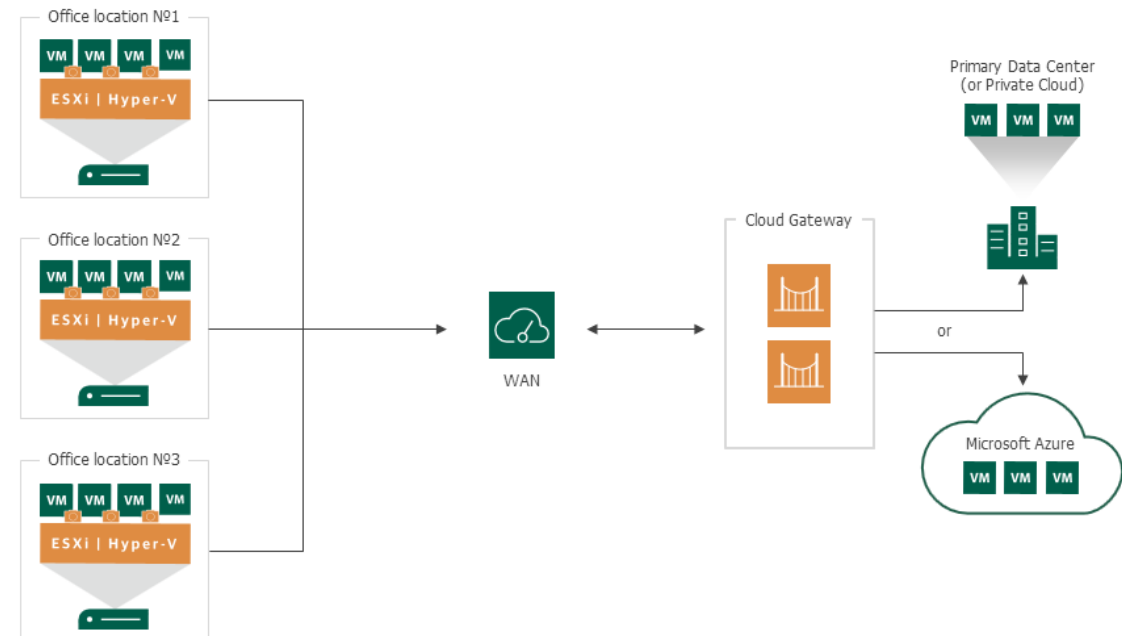

Azure Consulting Services

Veeam Cloud Connect

PEAKUP

Veeam Cloud Connect

Veeam Cloud Connect service integrates Backup & Replication environment with Azure Blob Storage accounts as cloud repository. All of the backup jobs extend to Azure blob storage provides easier data management with a less price.

Steps

- Start your consulting service
- Get your target repository keys as e-mail
- Follow the guides to map your backup data
- Get benefit from Azure capabilities

Azure Consulting Services

Veeam Cloud Connect

PEAKUP