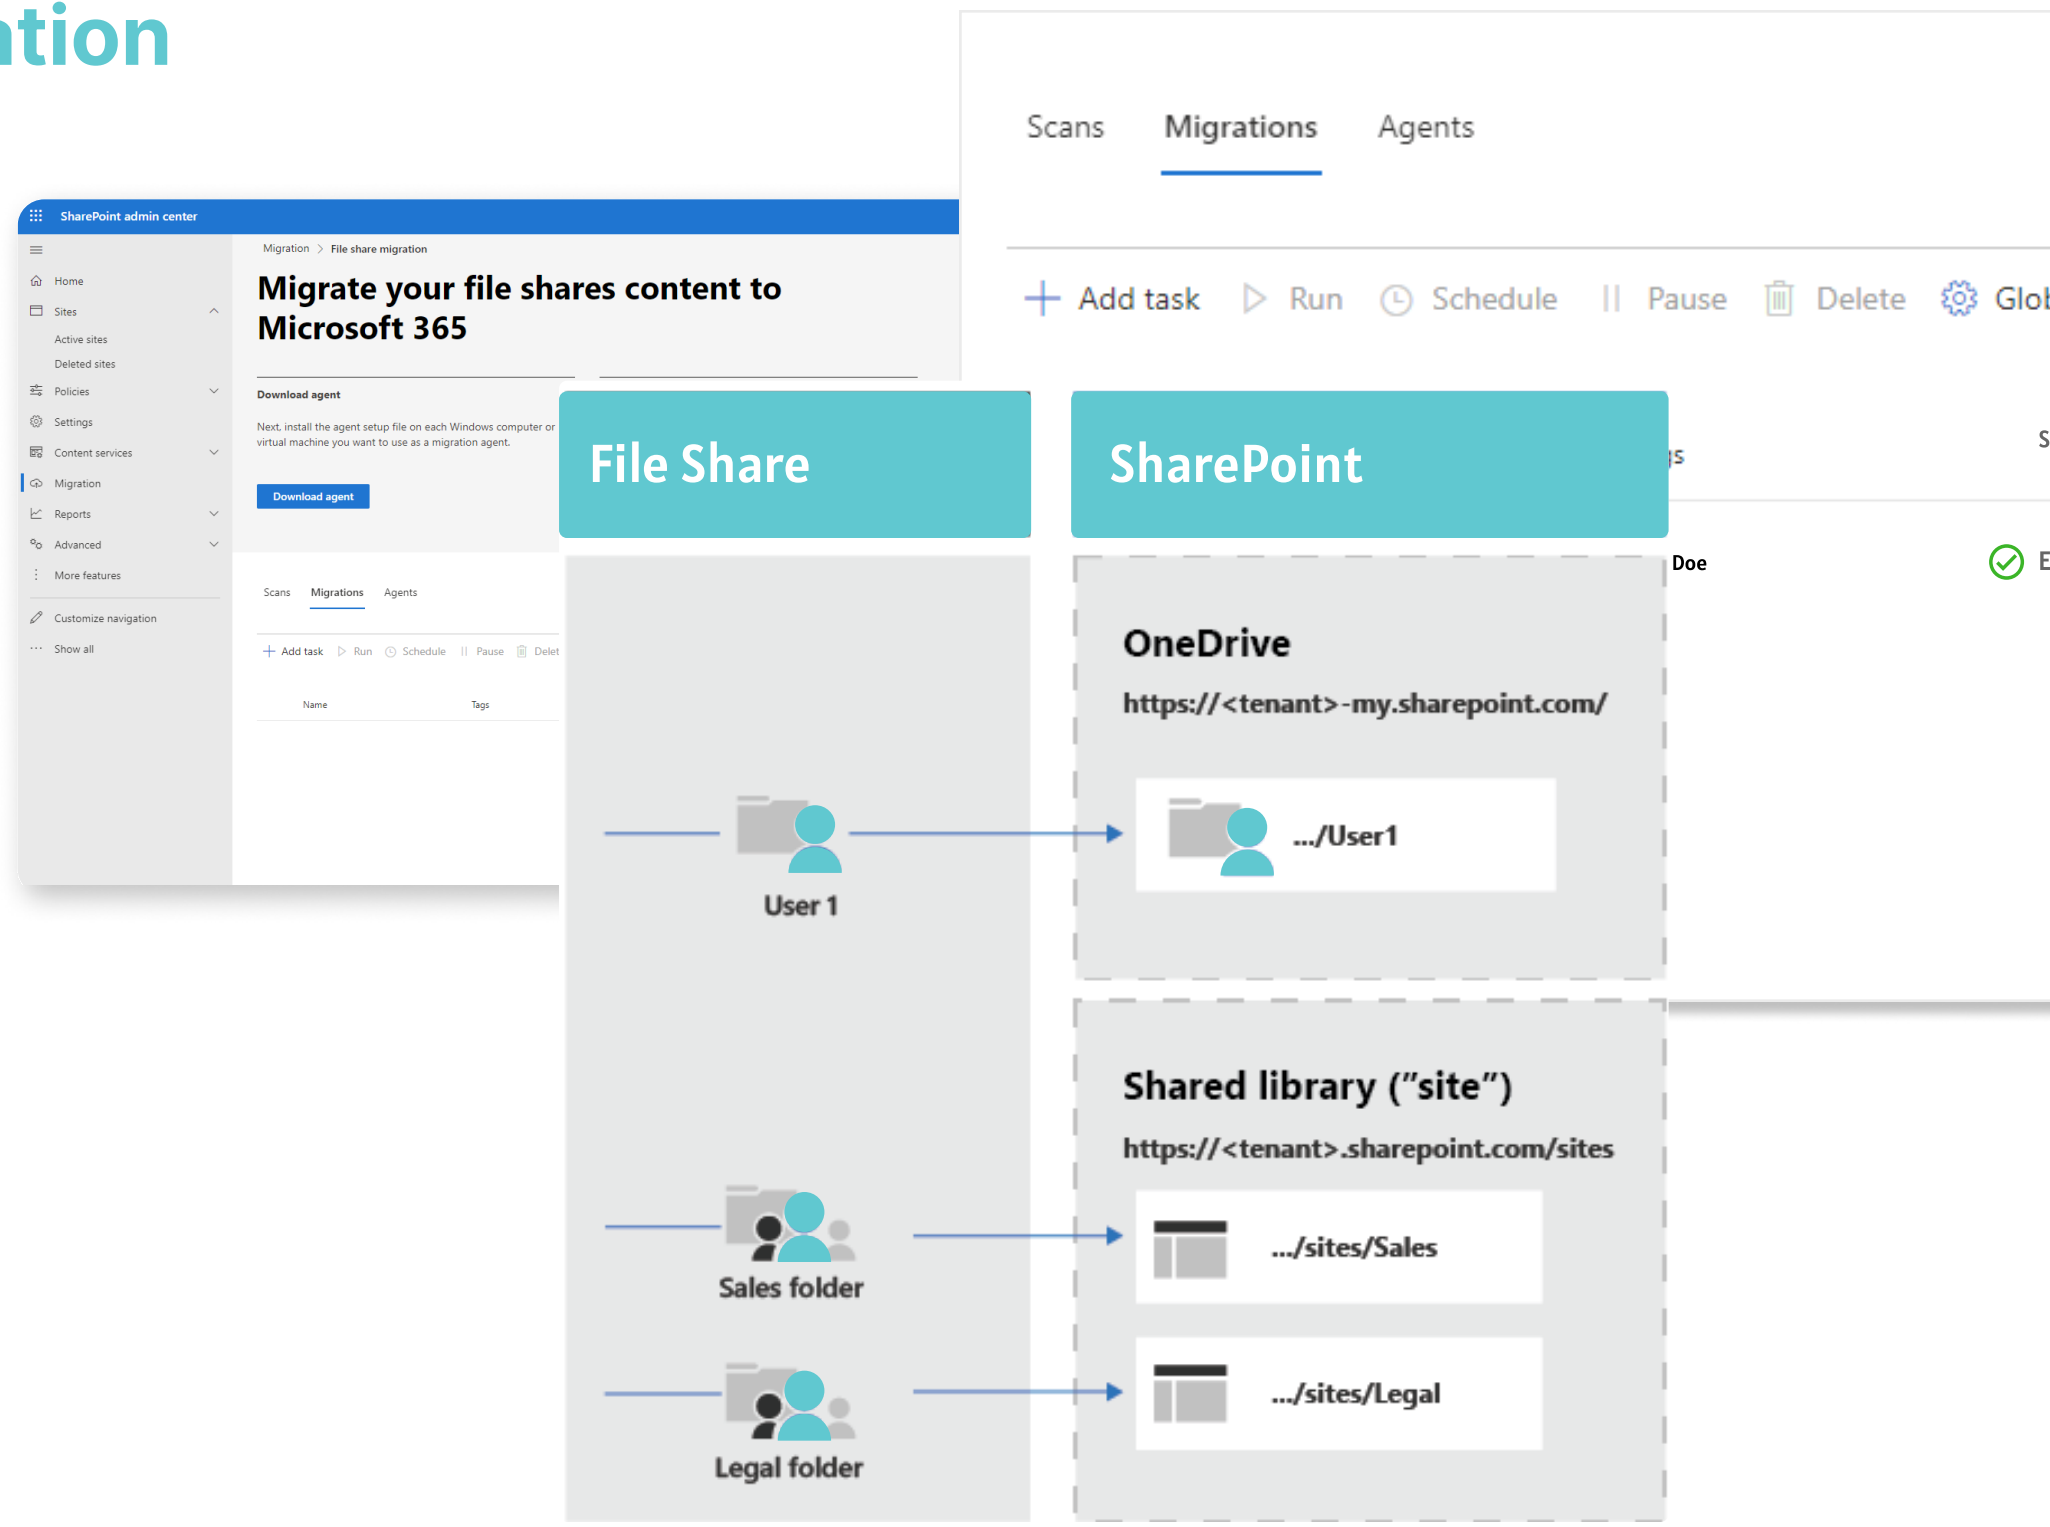

File Share → SharePoint Migration

- 1 Migration Planning
- 2 Assess and Remediate
- 3 Prepare your OneDrive and SharePoint environment
- 4 Start the migration
- 5 User Onboarding