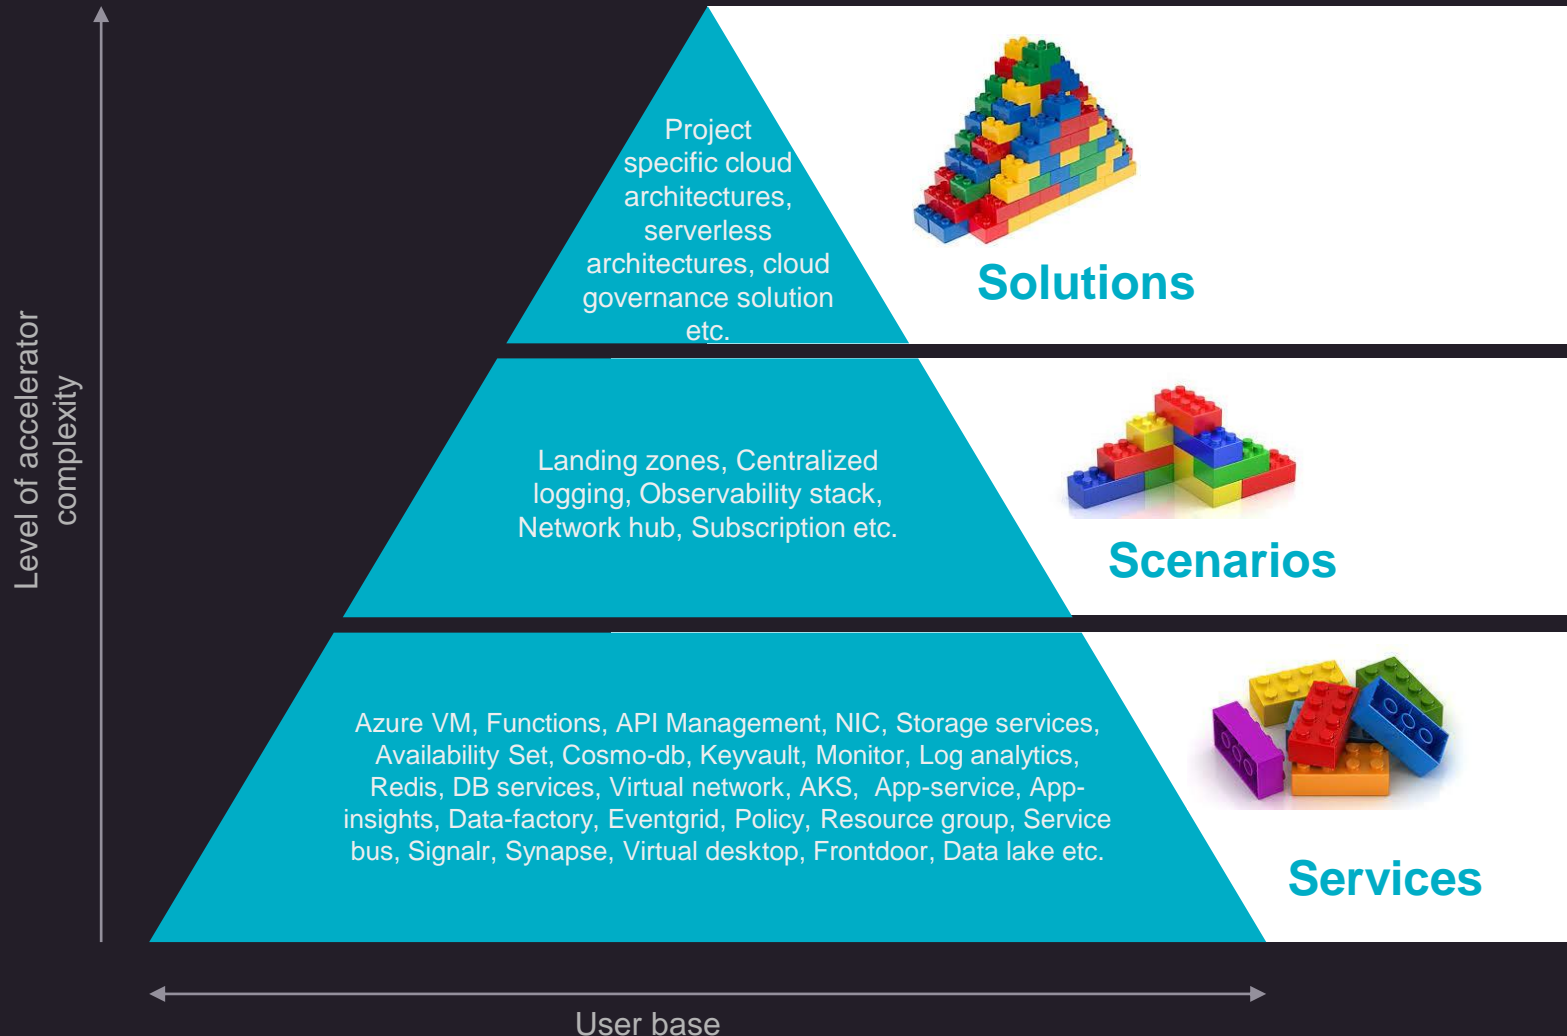

PiCAS Overview

Lego Blocks for Easing **Cloud Infrastructure** Development

Composable - Lego brick architecture enables quick assembly of high quality cloud infra

- 250+ Azure terraform artifacts
- 40% faster time to market
- Out of the box best practices:
 - Built-in observability & governance strategies
 - CIS/HIPAA/HITRUST++ compliance
 - Standardized implementation
 - Ease of infra maintenance
- Battle tested on multiple projects

Benefits to the client

**40% Faster Time
to Market**

**Less Resourcing
Burden**

**Superior Code
Quality**

**Enhanced Infra
Manage-ability**

Reach out to us at cloud-automation-stack@persistent.com