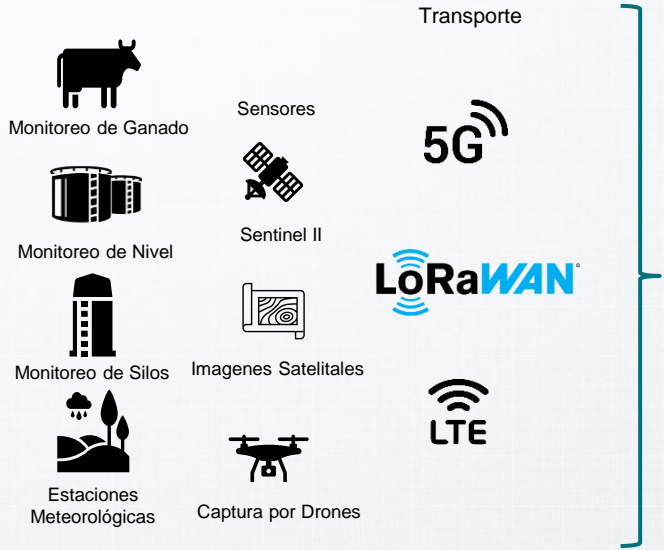

Untangler for Agro: Unified Source

Fuentes de Información

UNTANGLER

For Agro
Modern Data
Warehouse

ETL + MLOps
Ready

Cloud
IoT Hub

Índices de Verde
Detección de Maleza
Análisis de Silos Bolsa
Detección de Plagas
Rotación de Ganado
PH de la Tierra
Predicción de Riego

Power BI

Reportes Dinámicos
Actualizaciones Diarias
Cruce de Información
App Mobile
Alertas
Automatización

Automated
Call to Action

DATA ENGINEERING

DATA SCIENCE

DATA ANALYTICS