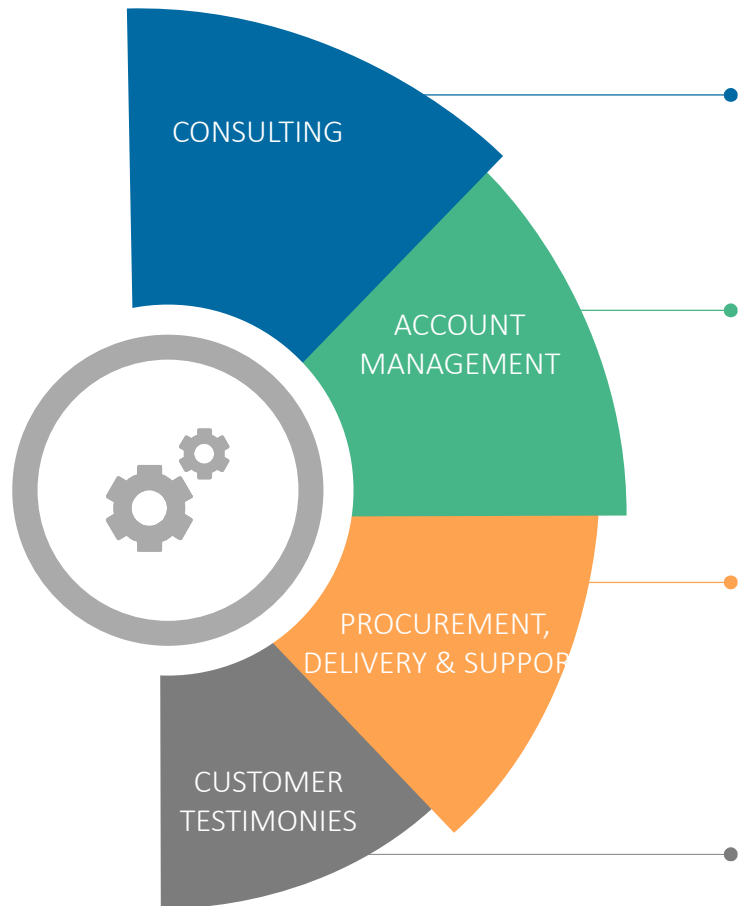

1. Technology & License Experts
   - The first company in India to be Gold Certified in Licensing
   - Solutions partner for Security / Modern Work / Infrastructure-Azure / Digital & App Innovation – Azure/Data and AI -Azure
   - Eight advanced specializations in MWS and MWP
   - Established Microsoft CoE to showcase latest Microsoft technologies.
   - Gold certified across 16 Microsoft competencies
   - Expertise in Power BI
3. Associated with several enterprise accounts since 1999
   - Deep knowledge on the history of licensing in each account.
   - Certified account managers to closely work with each and every account
   - Several value-added services given over the years to all our accounts
5. Microsoft partner since 1994
   - 50+ Microsoft team
   - Robust operations systems – Contracts, Renewals & Invoicing
   - Presence in Tamilnadu & Telengana
7. 100+ Referenceable customers
   - Multiple customer testimonies
   - Customers across all segments and numerous business verticals