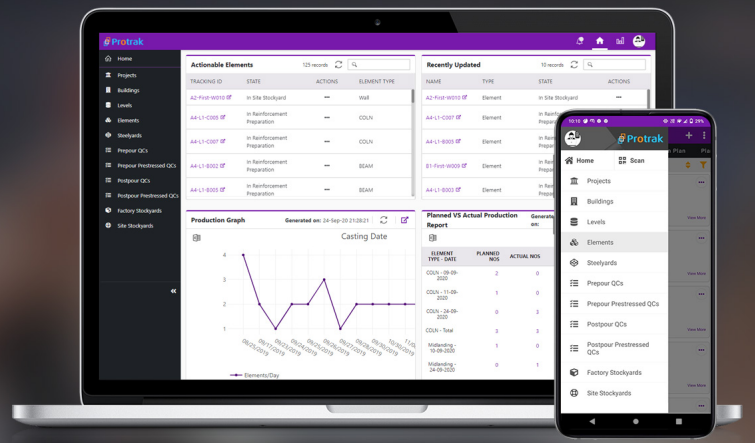

LOW-CODE APPLICATION PLATFORM FOR TEAMS WORKING ON AND OFF THE FIELD

SIMPLE

SECURE

SCALABLE

Features That Enable Tracking physical products, intellectual property, quality parameters, projects and so on.

Low Code Application Development highly configurable for business users, powerful customization for pro developers.

PROTRAK FOR ENTERPRISES

Better ROI Building Custom Solution

- Process automation.
- Legacy application modernization.
- Re-platforming disparate custom applications.
- Rapid prototype development.
- Digitize process areas not covered by standard ERP, PLM, CRM, using single configurable platform.

PROTRAK FOR TECHNOLOGY COMPANIES

Fast Track GO-TO-Market Plan

- Accelerate the journey from idea to monetization.
- Latest technologies, mobile first approach, built for cloud.
- Re-platforming software products built with legacy technologies.