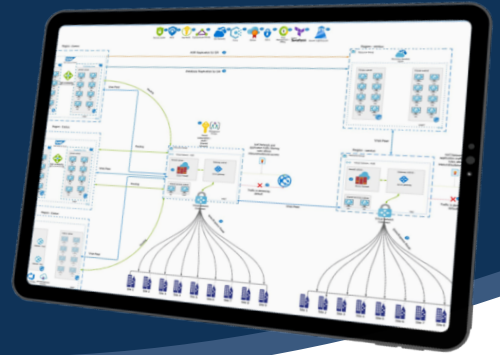

## Protera Networking services discovery engagement on Microsoft Azure

### Networking Strategy on Azure: 4-Week Assessment

Connect and manage cloud and application resources securely with Protera's Azure network discovery assessment. Protera will customize a networking engagement that suits your businesses' needs for cloud adoption, cloud transformation, or cloud remediation.

This Networking Discovery Assessment helps technical and business stakeholders looking for a clear roadmap sourcing the current IT landscape and models the future environment on Azure with costs, timeline, target architecture, and project plan in mind.

#### Phase 2

- Present strategies to alleviate current pain points
- Go over well architected network diagram and technology inventory
- Discuss next steps

The Objectives for a Protera managed Azure Network Engagement can include improving security posture, network availability, and network performance through both technology and architecture arrangements. Protera leverages best in class technology and Microsoft approved methodologies to ensure a sustainable solution.