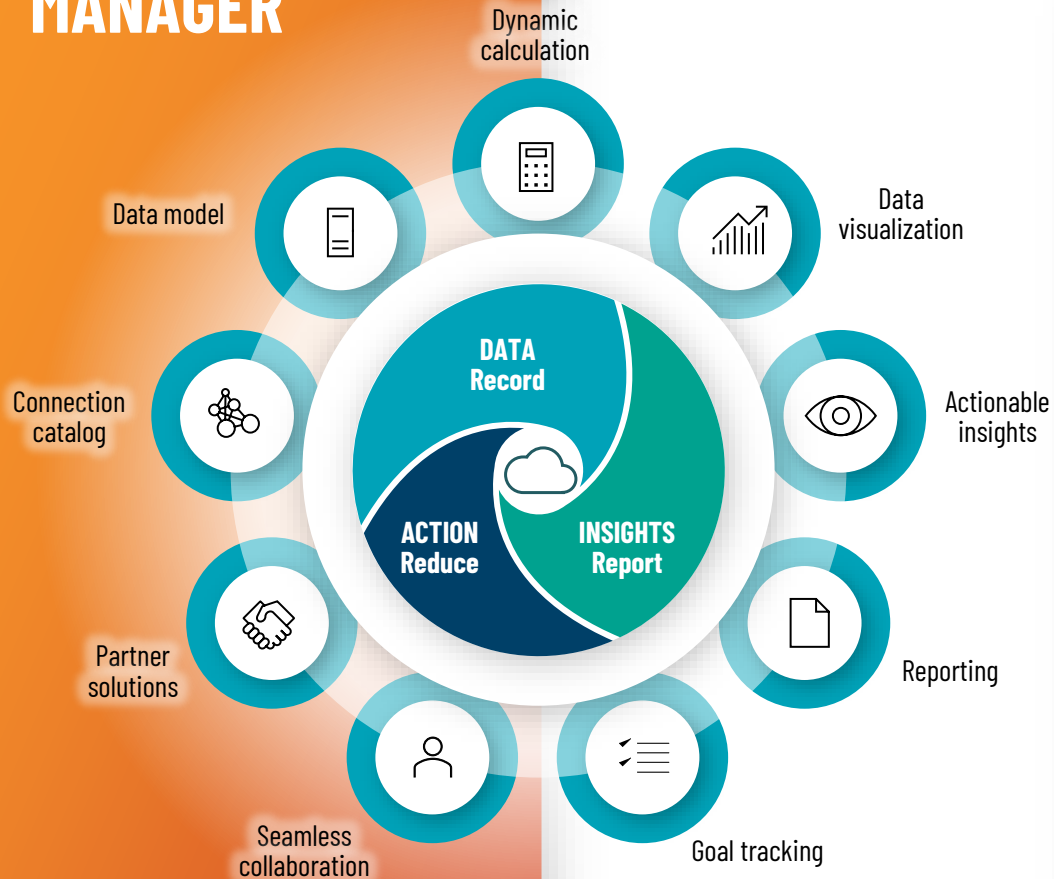

Through Microsoft Cloud for Sustainability

ACCELERATE SUSTAINABILITY PROGRESS AND BUSINESS GROWTH

Build a sustainable IT infrastructure

Reduce environmental impact of operations

Create sustainable value chains

UNIFY DATA INTELLIGENCE

Within MICROSOFT SUSTAINABILITY MANAGER

Features

Unify data intelligence to help you **monitor and manage** your sustainability performance

RECORD DATA

Automate data collection

Break down data silos with Microsoft Cloud for Sustainability data model

Calculate emissions across scopes

Generate more accurate results

REPORT INSIGHTS

Visualize your impact

Track your performance against goals

Gain actionable insights to maximize progress

Streamline reporting

Processes and Data Flow

Report - Analytics

EXECUTIVE DASHBOARD

Report - Analytics

Emission insights – Deep analysis (Decomposition Tree)

Emission insights – Key influencers

Emission insights – Forecasting

Goals