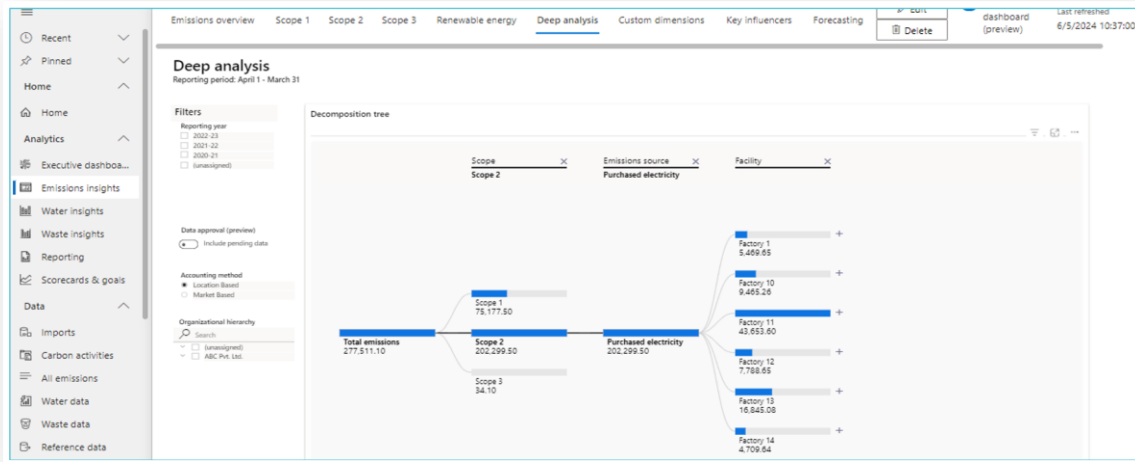

Calculate emissions across scopes

Generate more accurate results

REPORT INSIGHTS

Visualize your impact

Track your performance against goals

Gain actionable insights to maximize progress

Streamline reporting

REDUCE YOUR FOOTPRINT

Set and track sustainability targets

Collaborate seamlessly

Use analytics to improve reduction activities

Reimagine fundamentals and drive lasting change

DATA INTELLIGENCE

ADVANCED ANALYTICS AND AI MODELING

Processes and Data Flow

Report - Analytics

EXECUTIVE DASHBOARD

Report - Analytics

Emission insights – Deep analysis (Decomposition Tree)

Emission insights – Key influencers

Emission insights – Forecasting

Goals