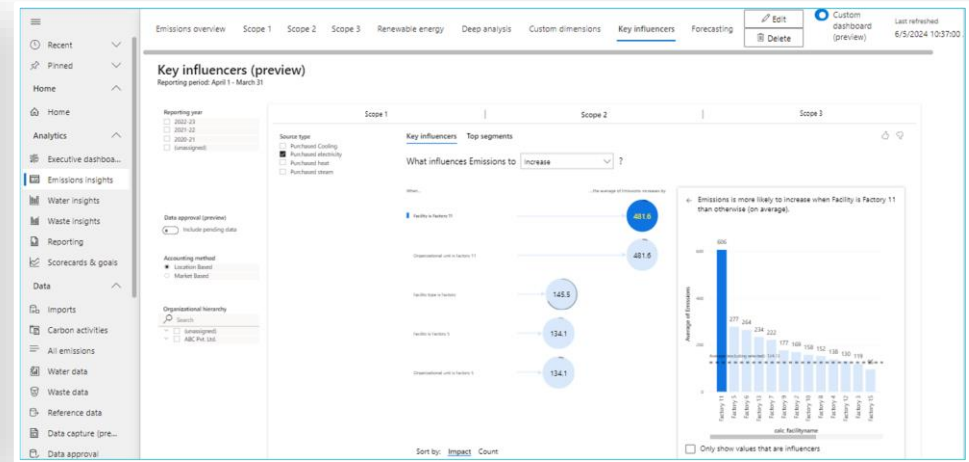

Calculate emissions across scopes

Generate more accurate results

REPORT INSIGHTS

Visualize your impact

Track your performance against goals

Gain actionable insights to maximize progress

Streamline reporting

REDUCE YOUR FOOTPRINT

Set and track sustainability targets

Collaborate seamlessly

Use analytics to improve reduction activities

Reimagine fundamentals and drive lasting change

DATA INTELLIGENCE

ADVANCED ANALYTICS AND AI MODELING

Processes and Data Flow

Report - Analytics

EXECUTIVE DASHBOARD

Report - Analytics

Emission insights – Deep analysis (Decomposition Tree)

Emission insights – Key influencers

Emission insights – Forecasting

Goals