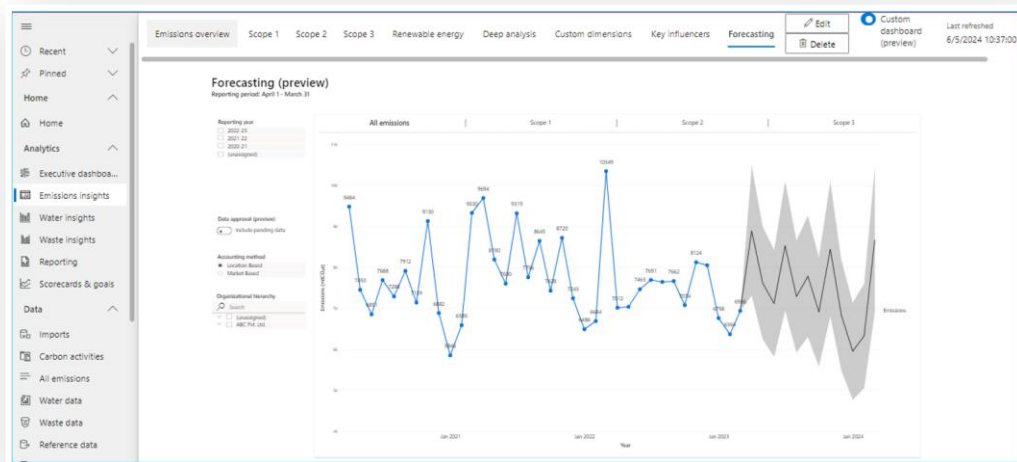

Calculate emissions across scopes

Generate more accurate results

REPORT INSIGHTS

Visualize your impact

Track your performance against goals

Gain actionable insights to maximize progress

Streamline reporting

REDUCE YOUR FOOTPRINT

Set and track sustainability targets

Collaborate seamlessly

Use analytics to improve reduction activities

Reimagine fundamentals and drive lasting change

DATA INTELLIGENCE

ADVANCED ANALYTICS AND AI MODELING

Processes and Data Flow

Report - Analytics

EXECUTIVE DASHBOARD

Report - Analytics

Emission insights – Deep analysis (Decomposition Tree)

Emission insights – Key influencers

Emission insights – Forecasting

Goals