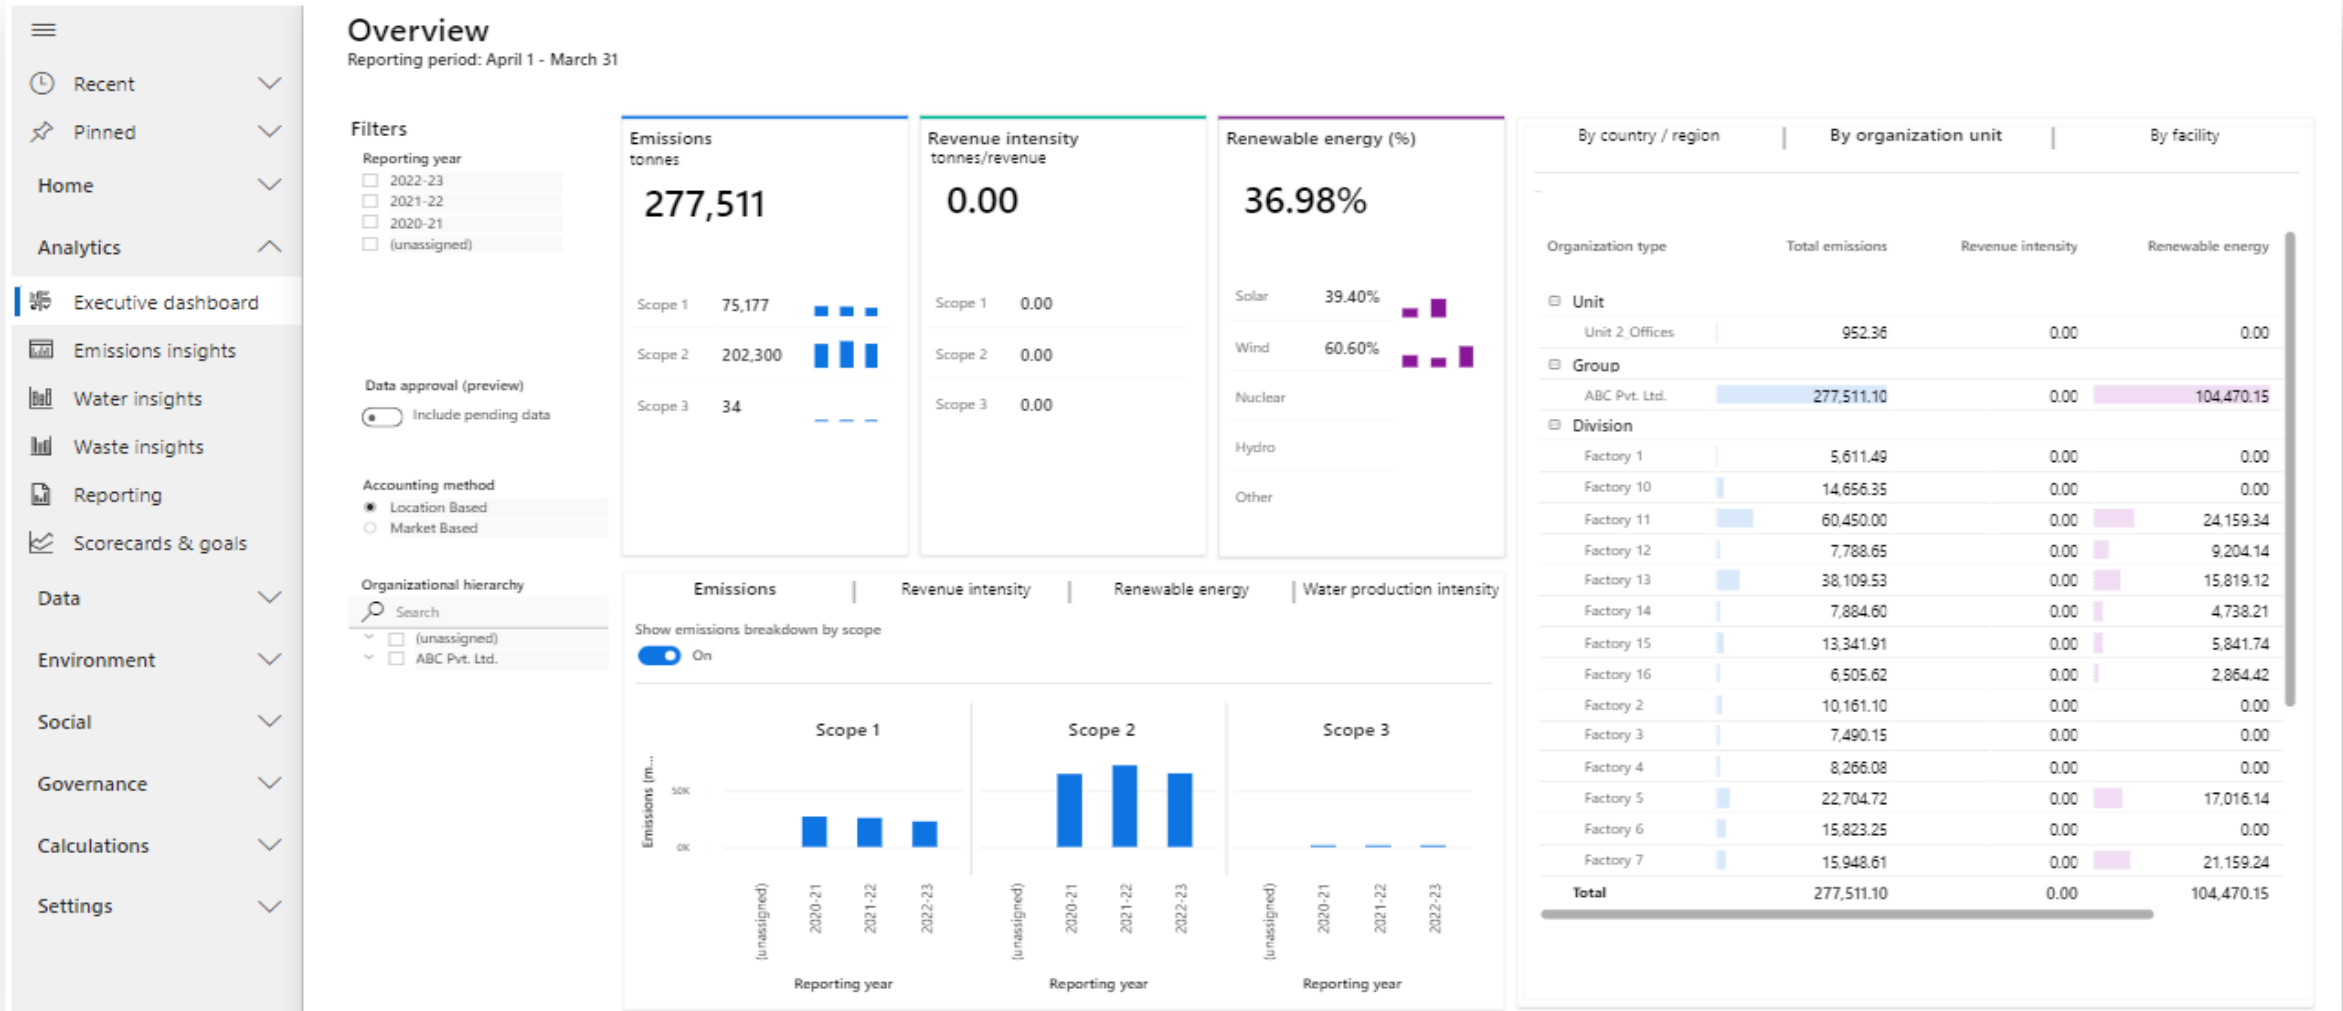

UNIFY DATA INTELLIGENCE

Within MICROSOFT SUSTAINABILITY MANAGER

Features

Unify data intelligence to help you **monitor and manage** your sustainability performance

RECORD DATA

Automate data collection

Break down data silos with Microsoft Cloud for Sustainability data model

Calculate emissions across scopes

Generate more accurate results

REPORT INSIGHTS

Visualize your impact

Track your performance against goals

Gain actionable insights to maximize progress

Streamline reporting

REDUCE YOUR FOOTPRINT

Set and track sustainability targets

Collaborate seamlessly

Use analytics to improve reduction activities

Reimagine fundamentals and drive lasting change

DATA INTELLIGENCE

ADVANCED ANALYTICS AND AI MODELING

Processes and Data Flow

Report - Analytics

EXECUTIVE DASHBOARD

Report - Analytics

Emission insights – Deep analysis (Decomposition Tree)

Emission insights – Key influencers

Emission insights – Forecasting

Goals