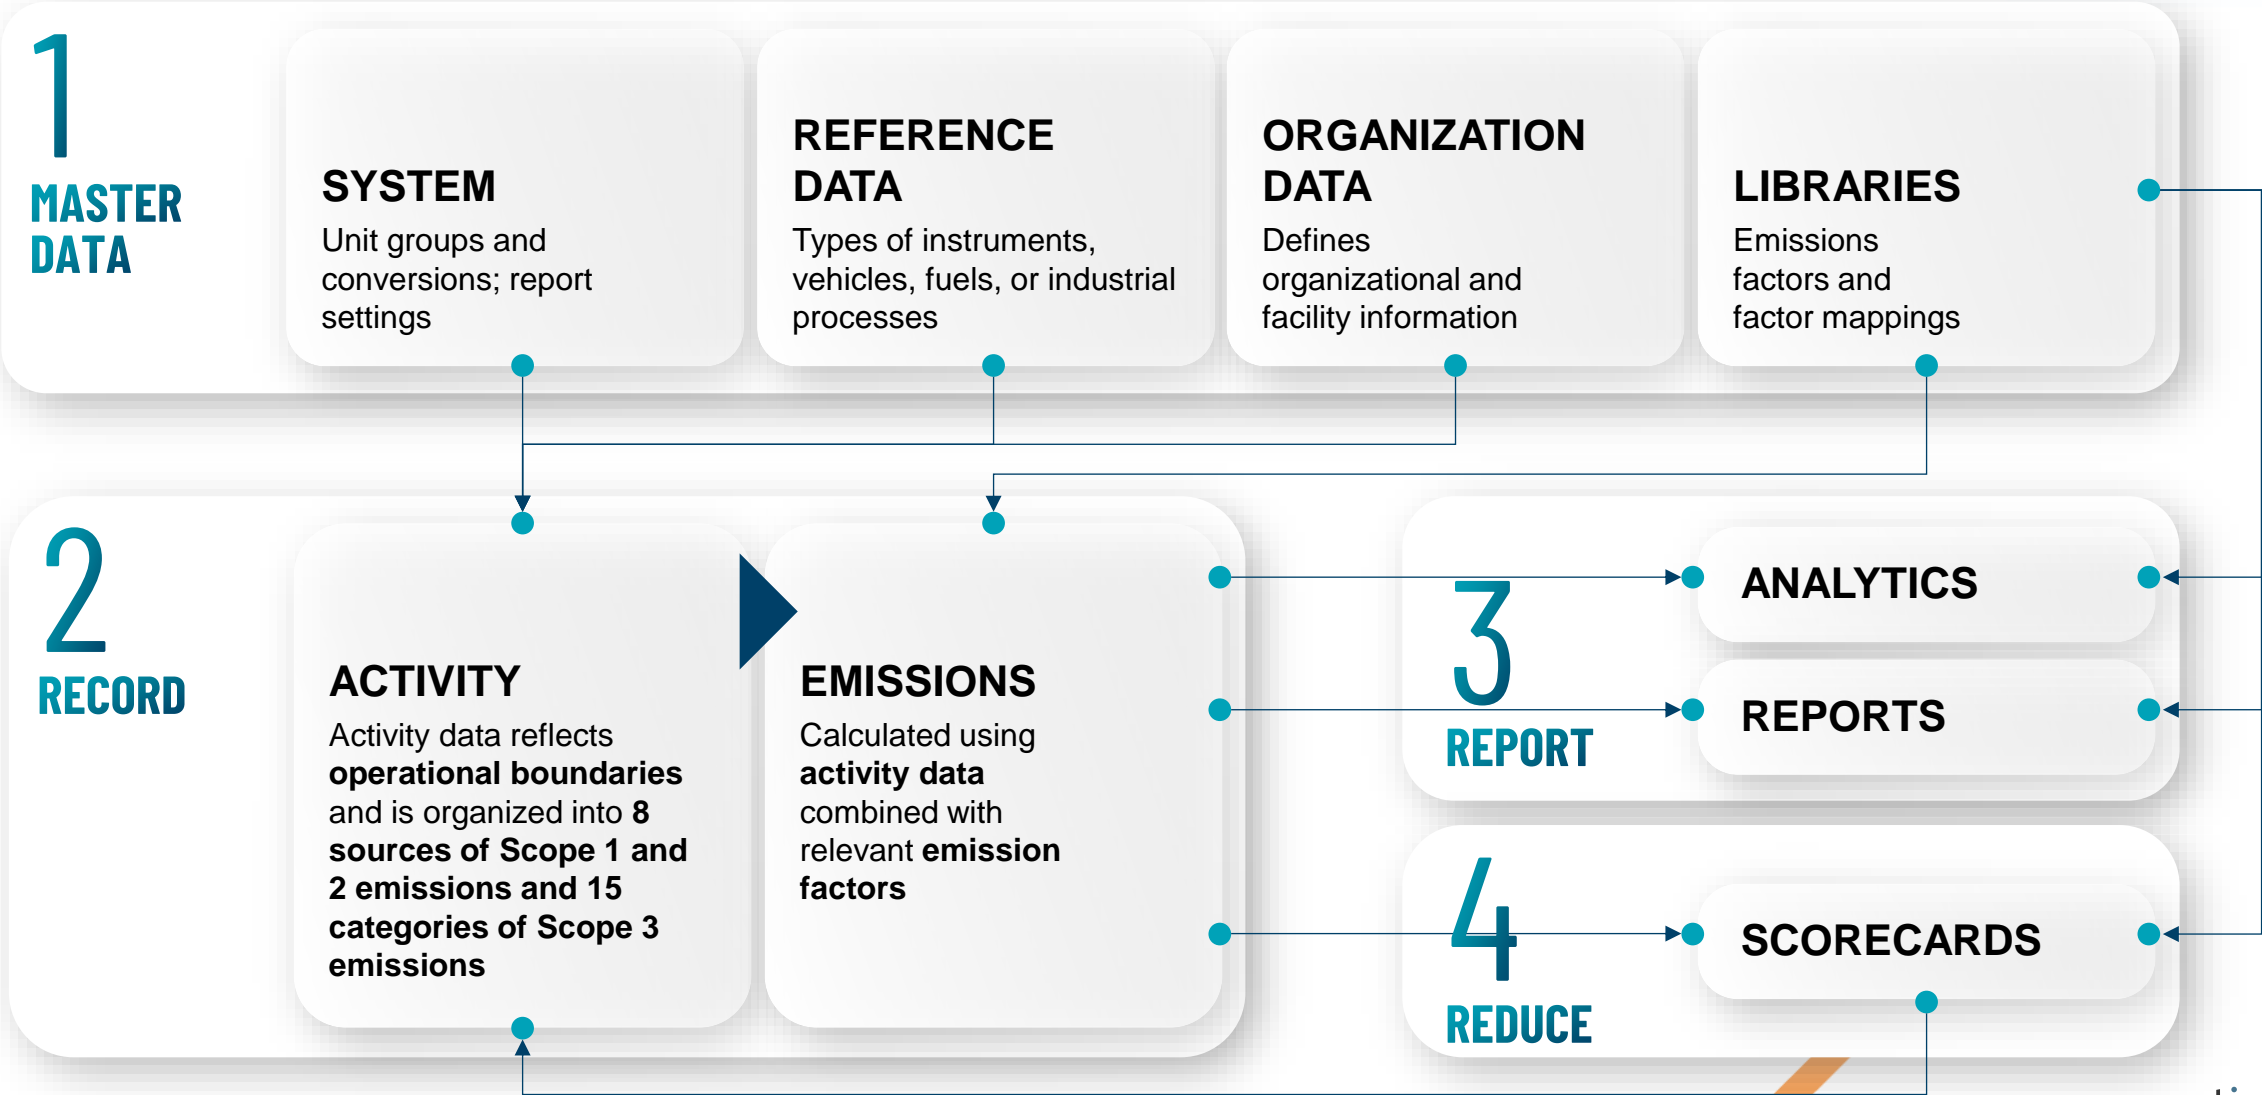

UNIFY DATA INTELLIGENCE

Within MICROSOFT SUSTAINABILITY MANAGER

Features

Unify data intelligence to help you **monitor and manage** your sustainability performance

RECORD DATA

Automate data collection

Break down data silos with Microsoft Cloud for Sustainability data model

Calculate emissions across scopes

Generate more accurate results

REPORT INSIGHTS

Visualize your impact

Track your performance against goals

Gain actionable insights to maximize progress

Streamline reporting

REDUCE YOUR FOOTPRINT

Set and track sustainability targets

Collaborate seamlessly

Use analytics to improve reduction activities

Reimagine fundamentals and drive lasting change

DATA INTELLIGENCE

ADVANCED ANALYTICS AND AI MODELING

Processes and Data Flow

Report - Analytics

EXECUTIVE DASHBOARD

Report - Analytics

Emission insights – Deep analysis (Decomposition Tree)

Emission insights – Key influencers

Emission insights – Forecasting

Goals