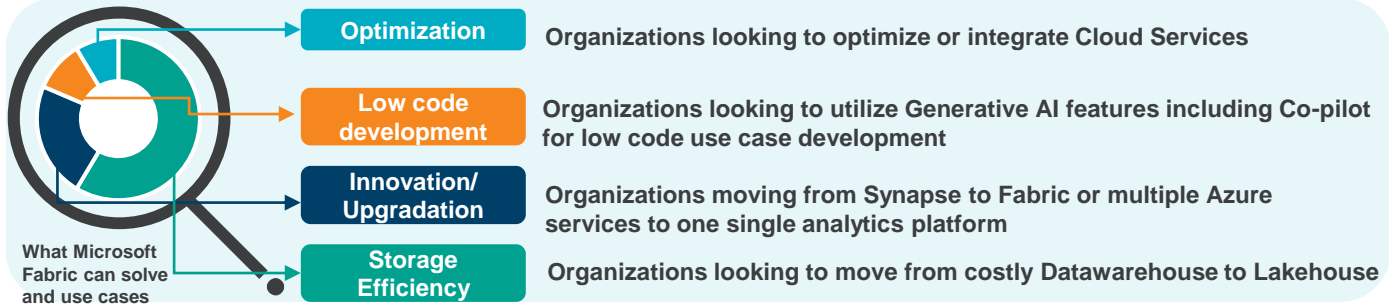

NAVIGATING THE PATH OF ANALYTICS & AI WITH MICROSOFT FABRIC AND OPEN AI SERVICE

BUILDING AN UNIFIED PLATFORM

Microsoft Fabric is a complete unified analytics platform offering –

- Co-pilot & Generative AI capabilities
- Built-in integration of One Lake and OpenAI service
- Access Control & Data Governance capabilities

Fabric components and services

With Fabric we can build a future ready analytics platform, that can help us in building use cases across business functions

Protiviti and Microsoft can help you explore and implement the various use cases and come up with an architecture that suits your organization and can be scalable and flexible to support the vision of the organization