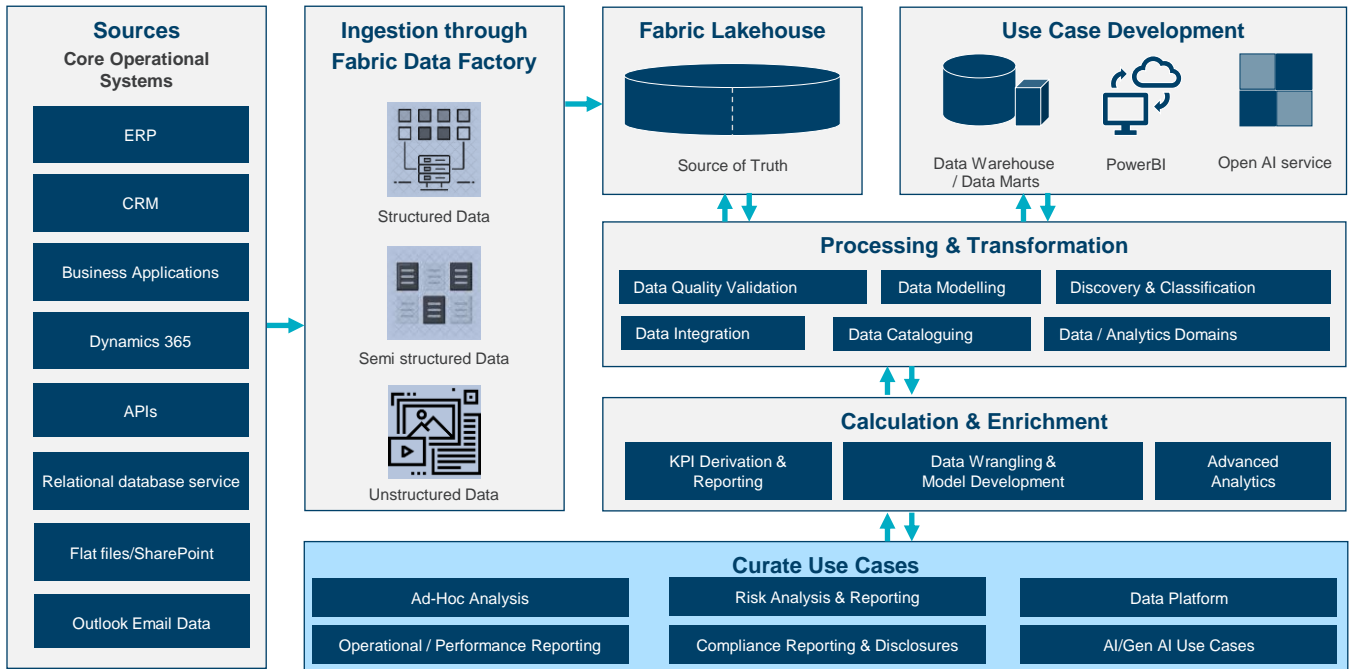

NAVIGATING THE PATH OF ANALYTICS & AI WITH MICROSOFT FABRIC AND OPEN AI SERVICE

BUILDING AN UNIFIED PLATFORM

Microsoft Fabric is a complete unified analytics platform offering –

- Co-pilot & Generative AI capabilities
- Built-in integration of One Lake and OpenAI service
- Access Control & Data Governance capabilities

Fabric components and services

With Fabric we can build a future ready analytics platform, that can help us in building use cases across business functions

Protiviti and Microsoft can help you explore and implement the various use cases and come up with an architecture that suits your organization and can be scalable and flexible to support the vision of the organization