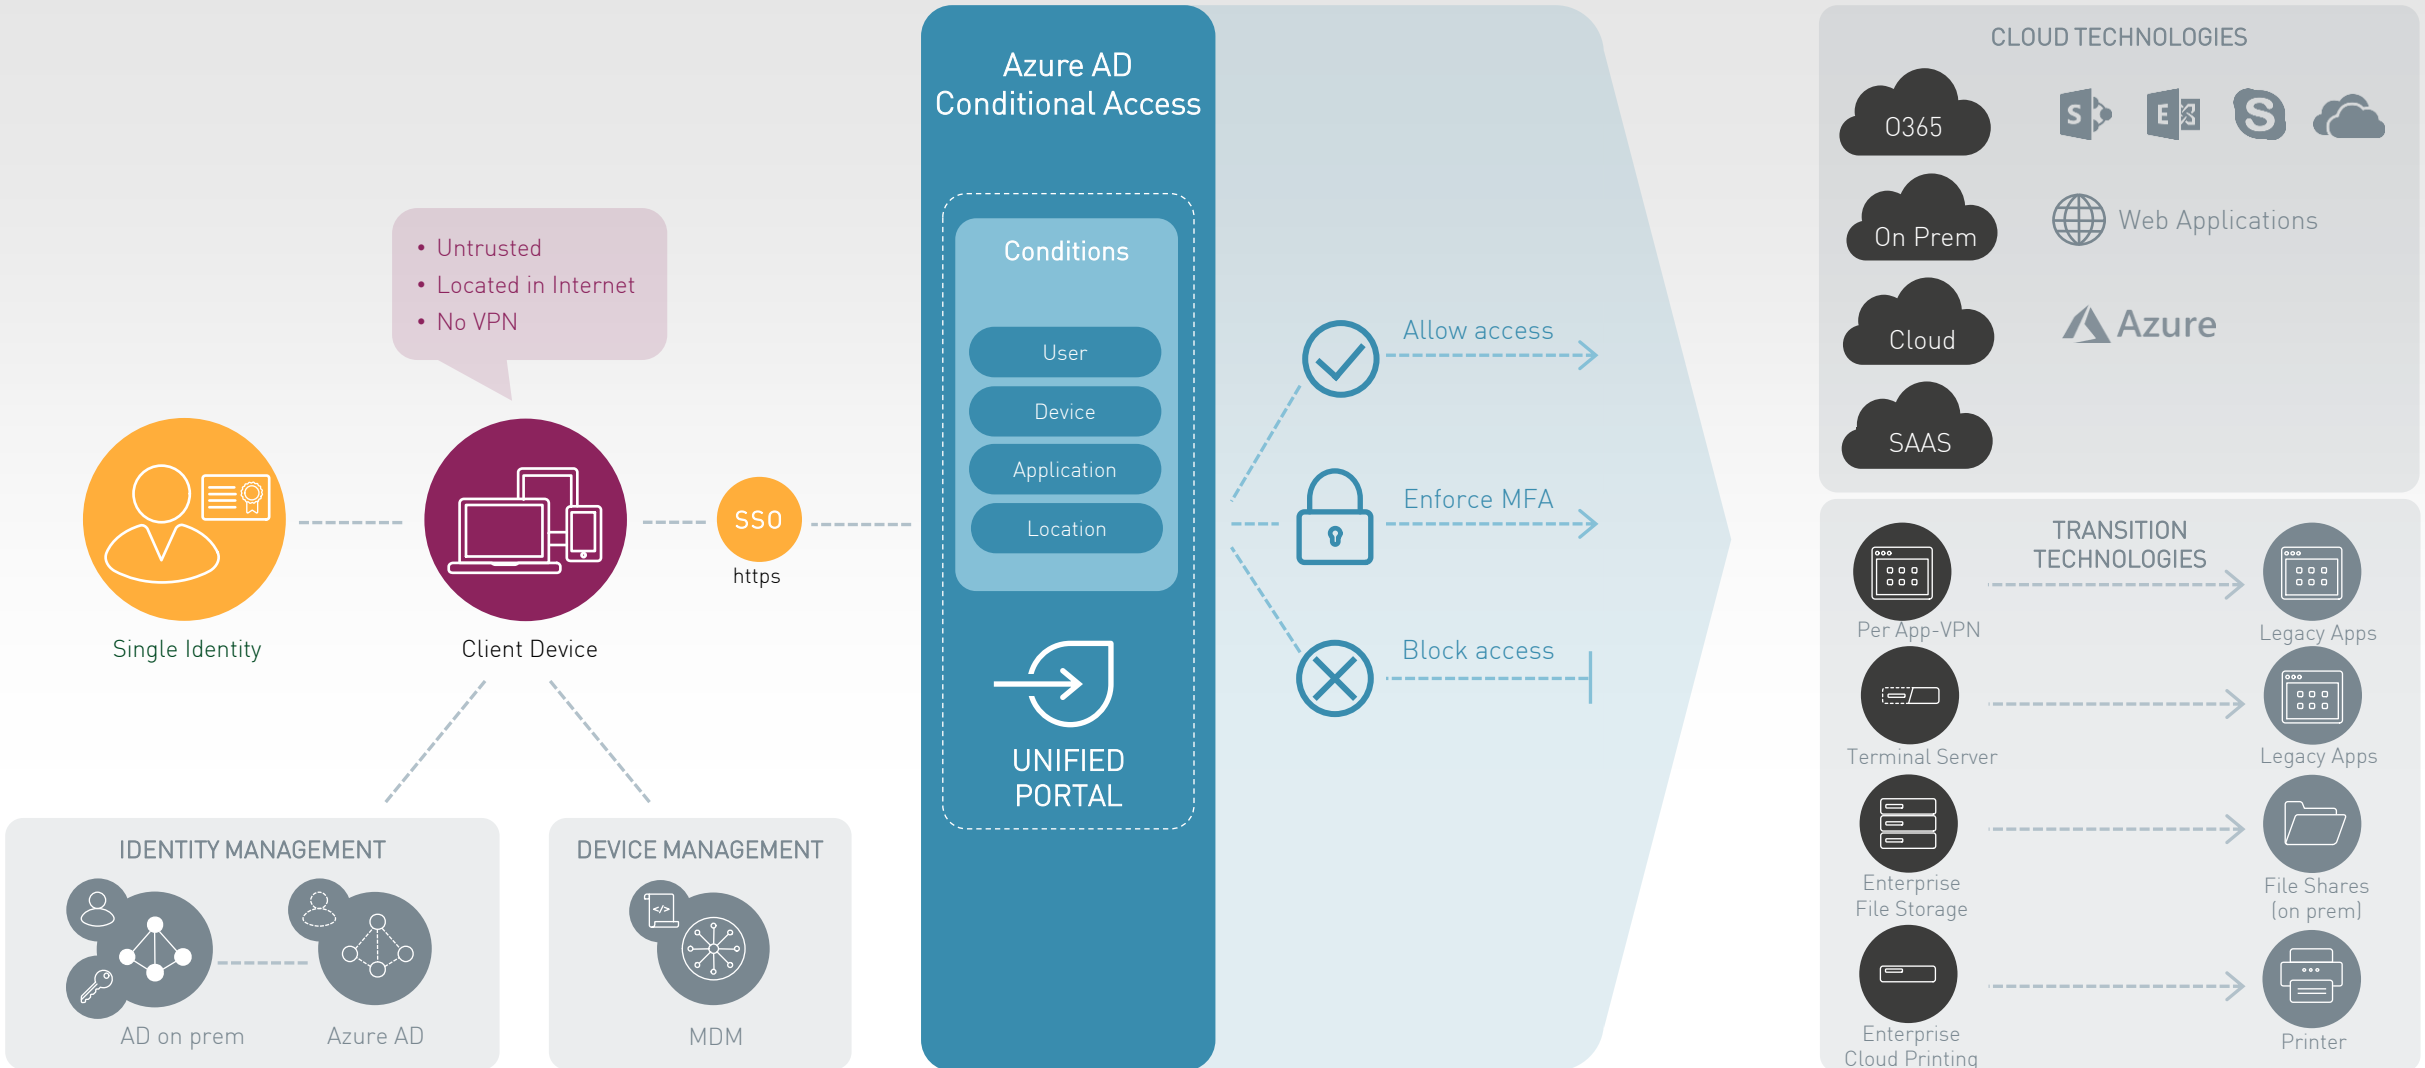

Provectus Unified Portal

Provectus Technologies GmbH

PARTNERSHIP

We manage the IT-Lifecycle reliable and trusting.
As if we were one of you.

INNOVATION

We develop advanced and flexible solutions for
complex IT environments.
Always one step ahead.

QUALITY

We have 20 years of experience in Enterprise IT
environments and are a partner for secure and
efficient IT environments .

PRO
V  C
TUS

proectus.de