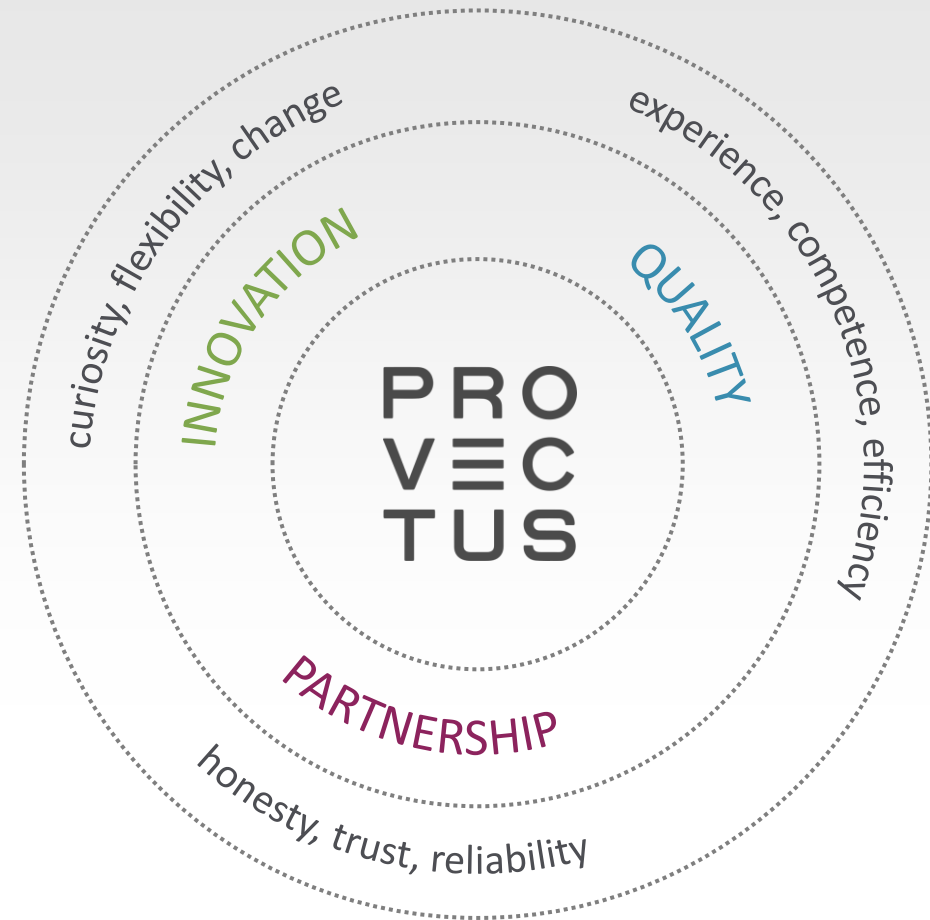

Provectus Unified Portal

Provectus Technologies GmbH

PARTNERSHIP

We manage the IT-Lifecycle reliable and trusting.
As if we were one of you.

INNOVATION

We develop advanced and flexible solutions for
complex IT environments.
Always one step ahead.

QUALITY

We have 20 years of experience in Enterprise IT
environments and are a partner for secure and
efficient IT environments .

PRO
V  C
TUS

proectus.de