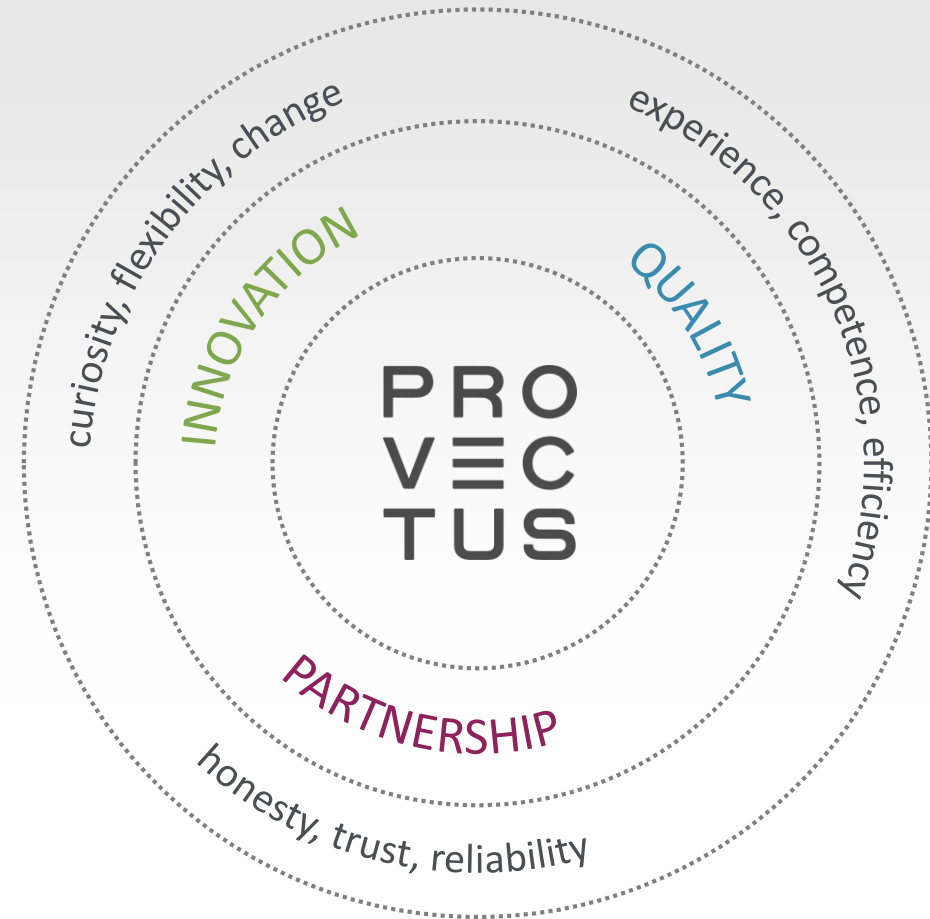

Provectus Technologies GmbH

PRO
VEC
TUS

PARTNERSHIP

We manage the IT-Lifecycle reliable and trusting.
As if we were one of you.

INNOVATION

We develop advanced and flexible solutions for
complex IT environments.
Always one step ahead.

QUALITY

We have 20 years of experience in Enterprise IT
environments and are a partner for secure and
efficent IT environments .

SERVICES

Consulting Studies Concept Proof-of-Concept	PROJECTS Design Build Architecture	OPERATIONS Support Service Managed Service Individual Service * ISO-27001-zertifiziert!	BUSINESS License Subscriptions Hardware
---	--	--	---