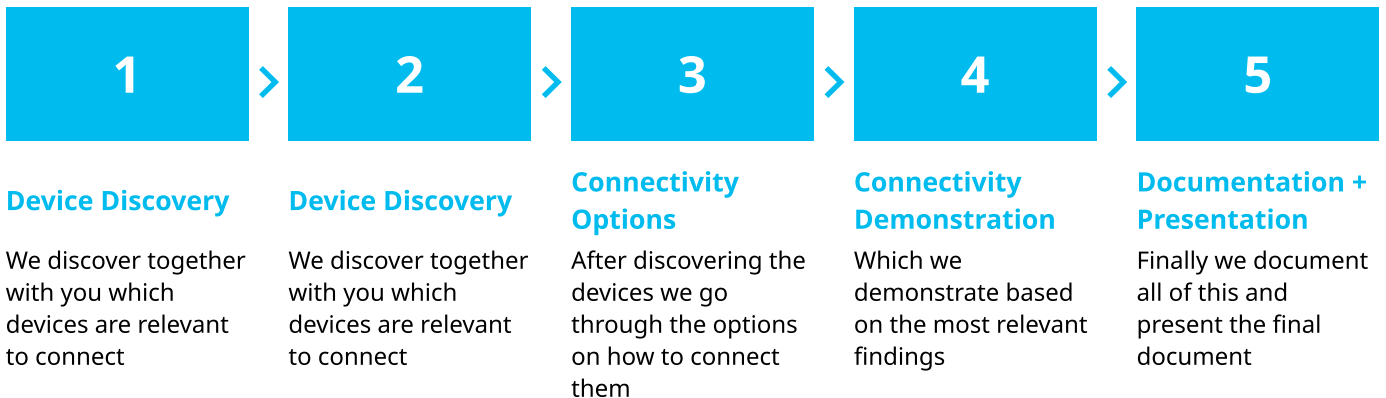

IoT Accelerator - Assessment: 1 Week

A one-week during assessment track

Device Discovery

Discover what your Key Objectives are to move into the IoT ecosystem

Connectivity Options

Get a high level overview of your current AS-IS state

Connectivity Demo

Measure how much effort you will have to do to realize the impact

Many organization utilize different assets that aid in making decisions, steering processes or even provide valuable insights. Before these assets can bring value, they have to be connected, which can be a daunting task.

As Proximus, we specialize in connectivity utilizing cloud technologies such as Azure IoT Hub, Azure IoT Edge, ... Together, we will aid you in your discovery of the different assets your organization has, as well as how you can connect those to your cloud environment.

About Proximus

Proximus is a provider of digital services and communication solutions operating in the Belgian and international markets. We offer products and services adapted to each customer and we are the partner of citizens, businesses, and Belgian society in their digital evolution. The customer is at the heart of everything we do. Our aim is to deliver the best customer experience and to simplify the customer journey by offering accessible and easy-to-use solutions.

Want to Learn More?

Visit

<https://www.proximus.be/en/id_cl_iot/companies-and-public-sector/it-services/iot/internet-of-things.html>

Contact

<https://www.enterprises.proximus.be/contact/en?linksource=tailor-made-advice>