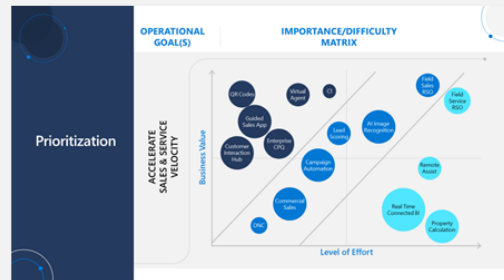

Envisioning workshop

Design

Discover what's possible by aligning technology investments to business goals

Business Value Assessment
Solution Assessment

Empower

Empower others in your organization to see the value

Solution demonstration

Achieve

Achieve business outcomes and improved customer experiences

Deal crafted proposal

adapt faster, work smarter, and perform better

k | r | e | a | t | i | f

Solution Assessment Approach

Prepare

Execute

Map

adapt faster, work smarter, and perform better

k | r | e | a | t | i | f

Solution Assessment

Objective: Deliver a tailored solution roadmap to leverage in achieving your digital transformation goals