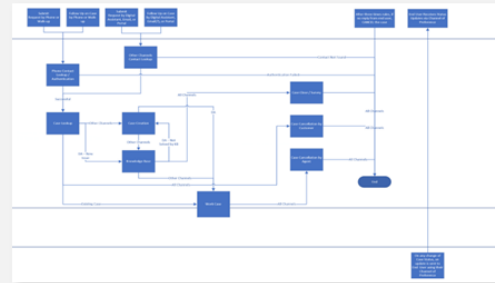

Envisioning workshop

Design

Discover what's possible by aligning technology investments to business goals

Business Value Assessment
Solution Assessment

Empower

Empower others in your organization to see the value

Solution demonstration

Achieve

Achieve business outcomes and improved customer experiences

Deal crafted proposal

adapt faster, work smarter, and perform better

k | r | e | a | t | i | f

Solution Assessment Approach

Prepare

Execute

Map

adapt faster, work smarter, and perform better

k | r | e | a | t | i | f

Solution Assessment

Objective: Deliver a tailored solution roadmap to leverage in achieving your digital transformation goals