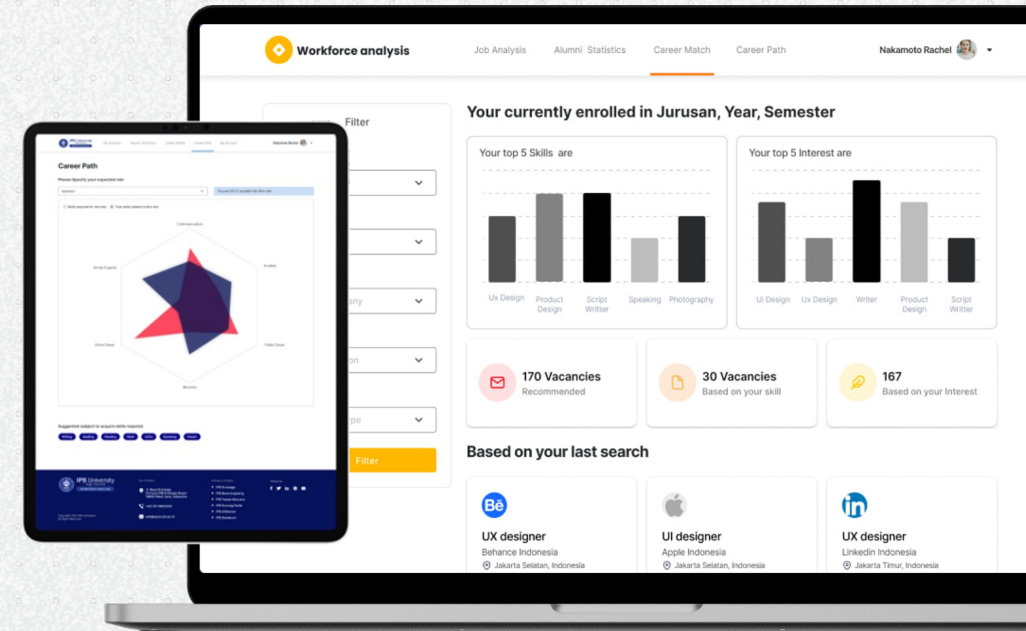

Transform Your Business and

Create Impactful

Solutions

Nawatech

Create Solution

Focuses on creating solutions built with impacts at scale to solve business challenges.

Cloud Based

Cloud mindset as its foundation, with over 60+ years of collective experiences in global consulting services.

Broad Clientele

Clients in the US, Europe, and South-East Asia.

Across Industries

Solutions and products for various industries

Product Work Force Analytics

Highlight Product

- Job matching platform aiming to provide students with information of skills required in real work life.
- Career Match provides information to students what best matching career available on the market based on their skill set.
- Career Path provides gap analysis for particular student to achieve his/her dream career.