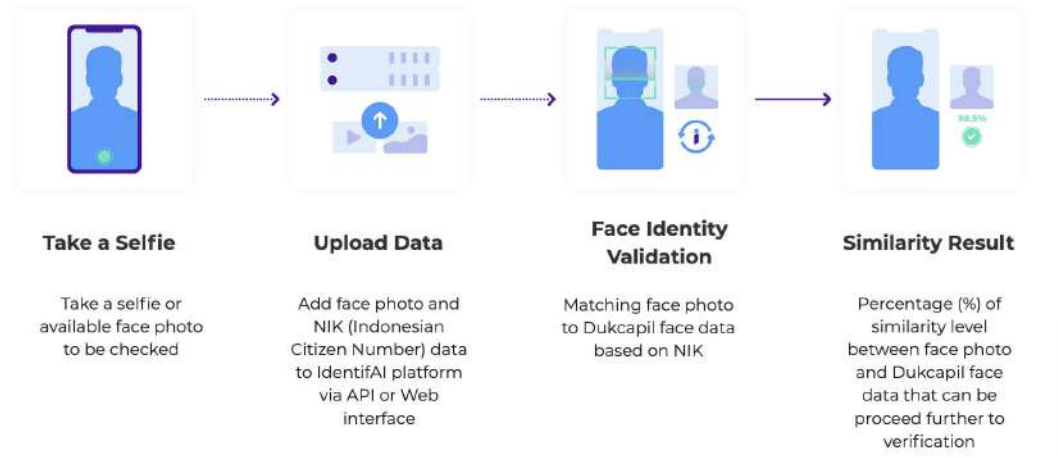

Why Platform Bersama

Trusted Partner for Platform Bersama

Nodeflux has been trusted to be one of the operators for Dukcapil's "Platform Bersama", and was officially chosen by Dukcapil to be the operator of Platform Bersama, which the agreement was initially signed on 31 December 2019.

Nodeflux Dukcapil Validation aims to validate the facial biometric identity of an individual through the National ID Database (Dukcapil).