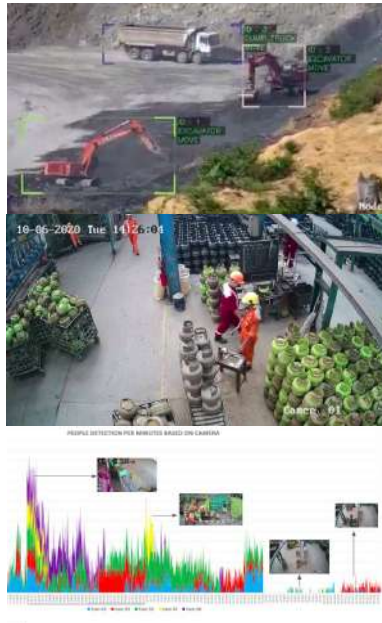

Productivity and Operational Excellence