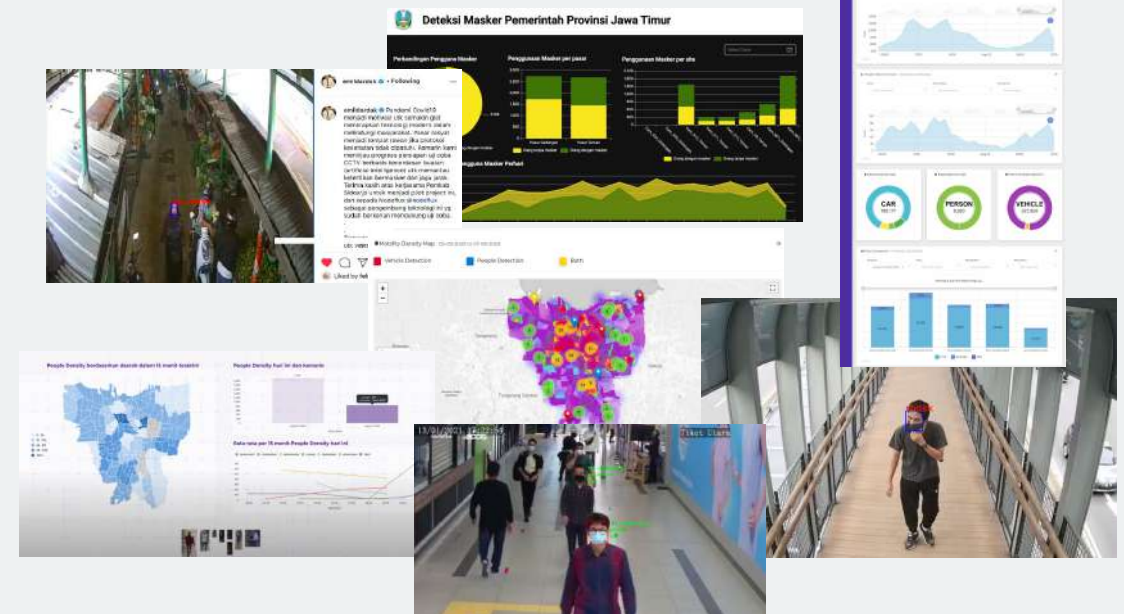

nodeflux

Covid 19 Related

Public Mobility Monitoring can provide an overview of the movement of the community by counting people and vehicle inside the frame periodically.

Face Mask Monitoring will detect if there are someone who are not using mask or using mask in an improper way.

Distance Monitoring is capable to measure the distance between people and able to give notification if there is 2 or more people with distance less than 1 meter one to another