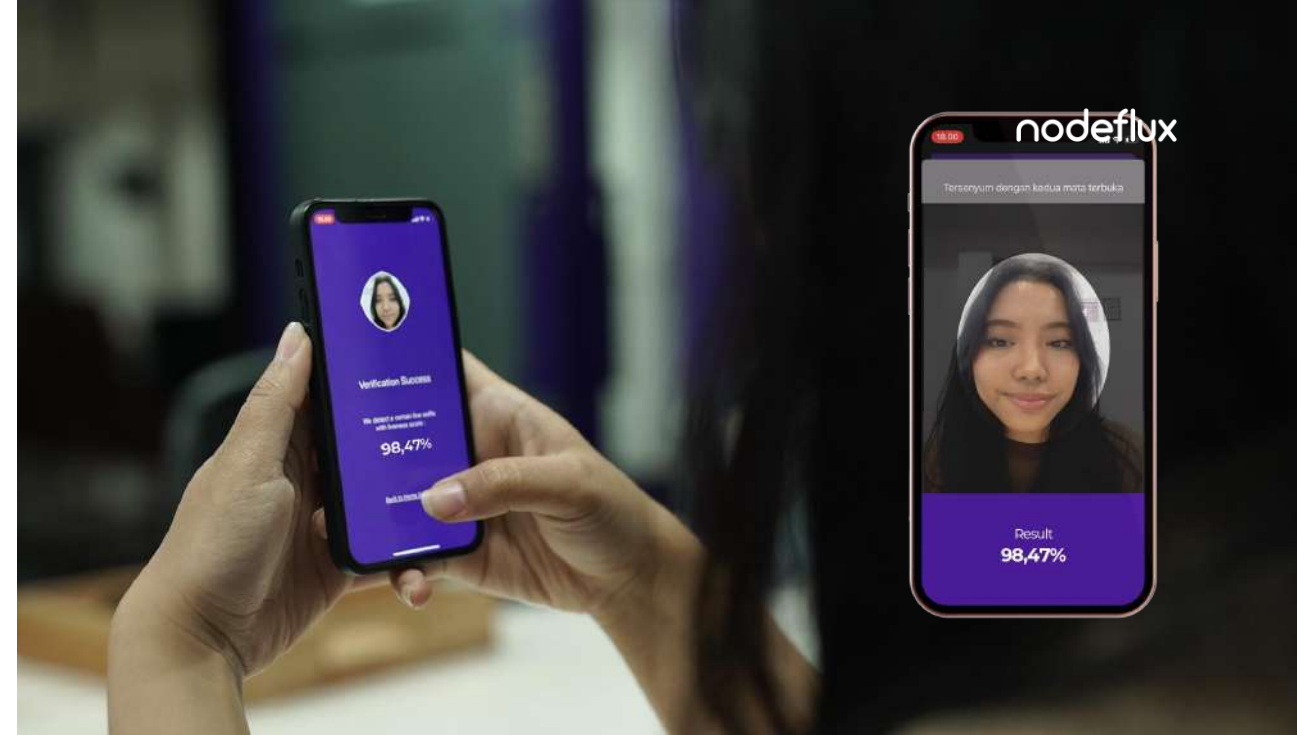

Why Platform Bersama

Trusted Partner for Platform Bersama

Nodeflux has been trusted to be one of the operators for Dukcapil's "Platform Bersama", and was officially chosen by Dukcapil to be the operator of Platform Bersama, which the agreement was initially signed on 31 December 2019.

Nodeflux Dukcapil Validation aims to validate the facial biometric identity of an individual through the National ID Database (Dukcapil).