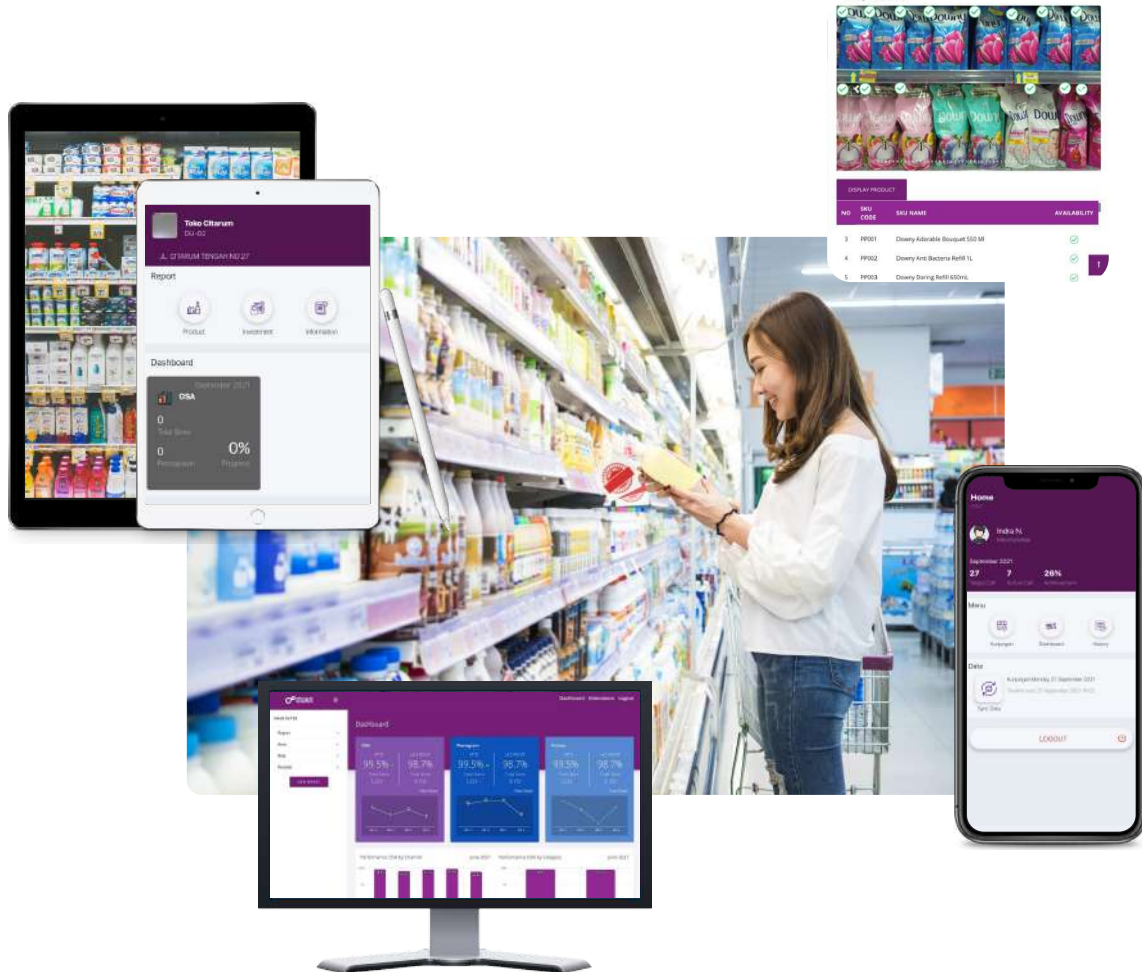

NO	SKU CODE	SKU NAME	AVAILABILITY
3	PP001	Diaryy Adorable Biscuit 550 ML	✓
4	PP002	Diaryy Aeri Biscuit 400 ML	✓
5	PP003	Diaryy Daring Biskit 500ML	✓

Reliable Service

Data from our Image Recognition result is more accurate to avoid human error with 94-98% accuracy.

Increase Productivity

Our product is able to provide faster on shelf measurement and increase up to 70% store coverage.

Maximize Revenue

With us, you'll be able to understand how your products stock, look, perform, and compete on the shelf.

Seamless Data Upload

We allow you to perform continuous data uploading without operating internet (background sending).