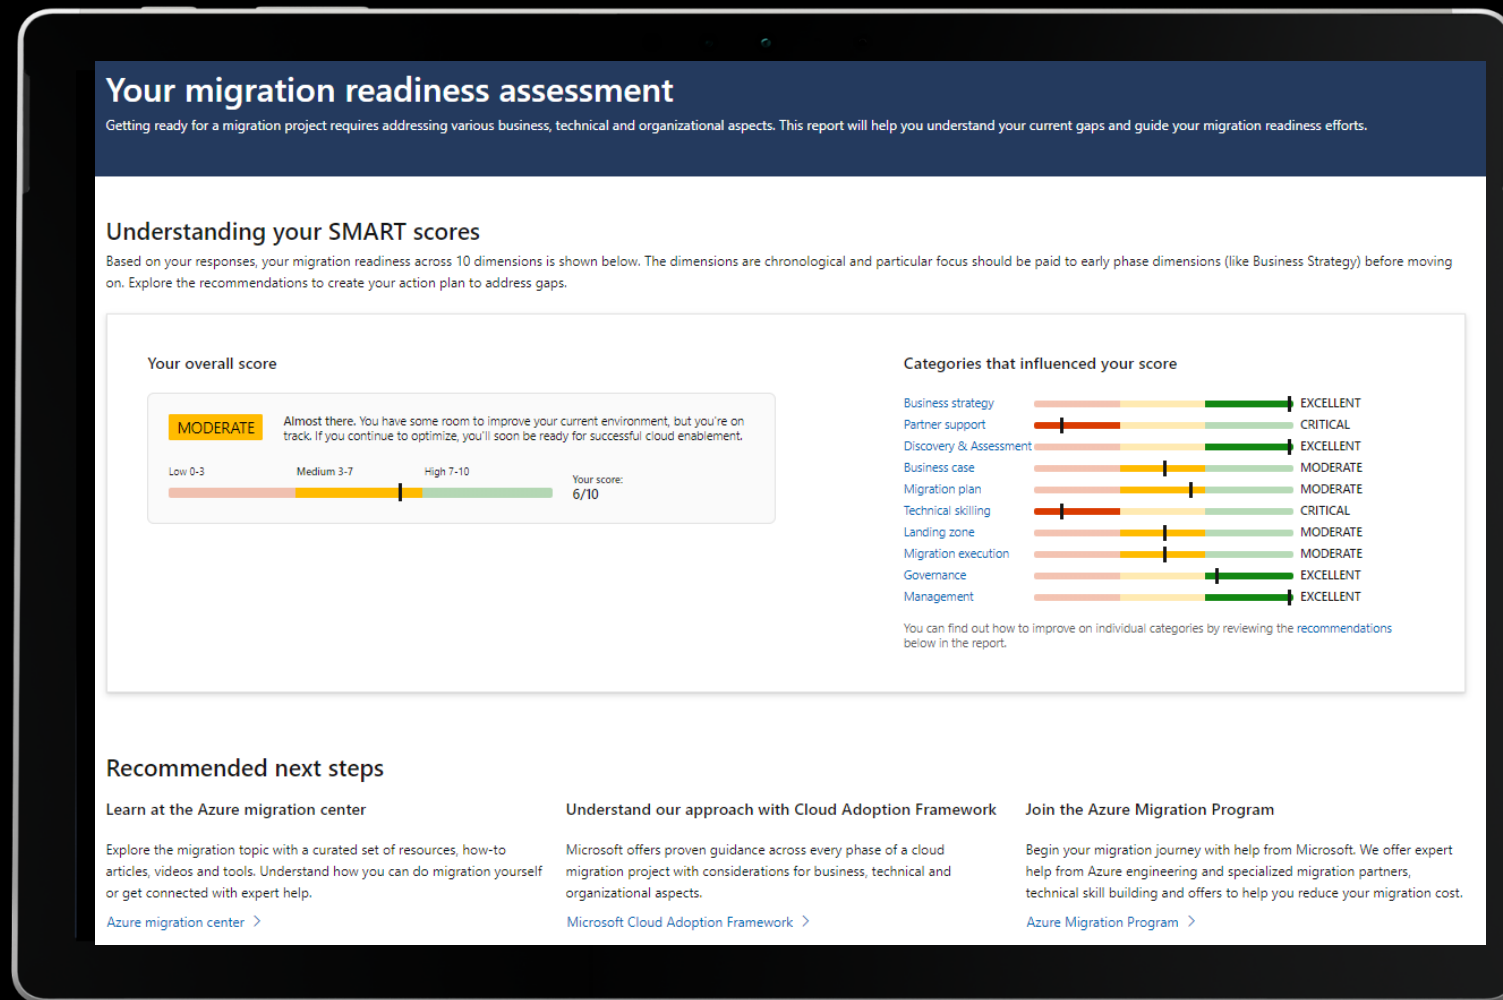

Understand your cloud journey readiness

SMART is a short online questionnaire that scores your readiness to migrate across 10 dimensions

Recommended approach

- Use SMART to get a quick understanding of your readiness
- Engage in a Solution Assessment for a detailed migration and modernization plan

Be SMART
Migrate with a plan
aka.ms/smarttool