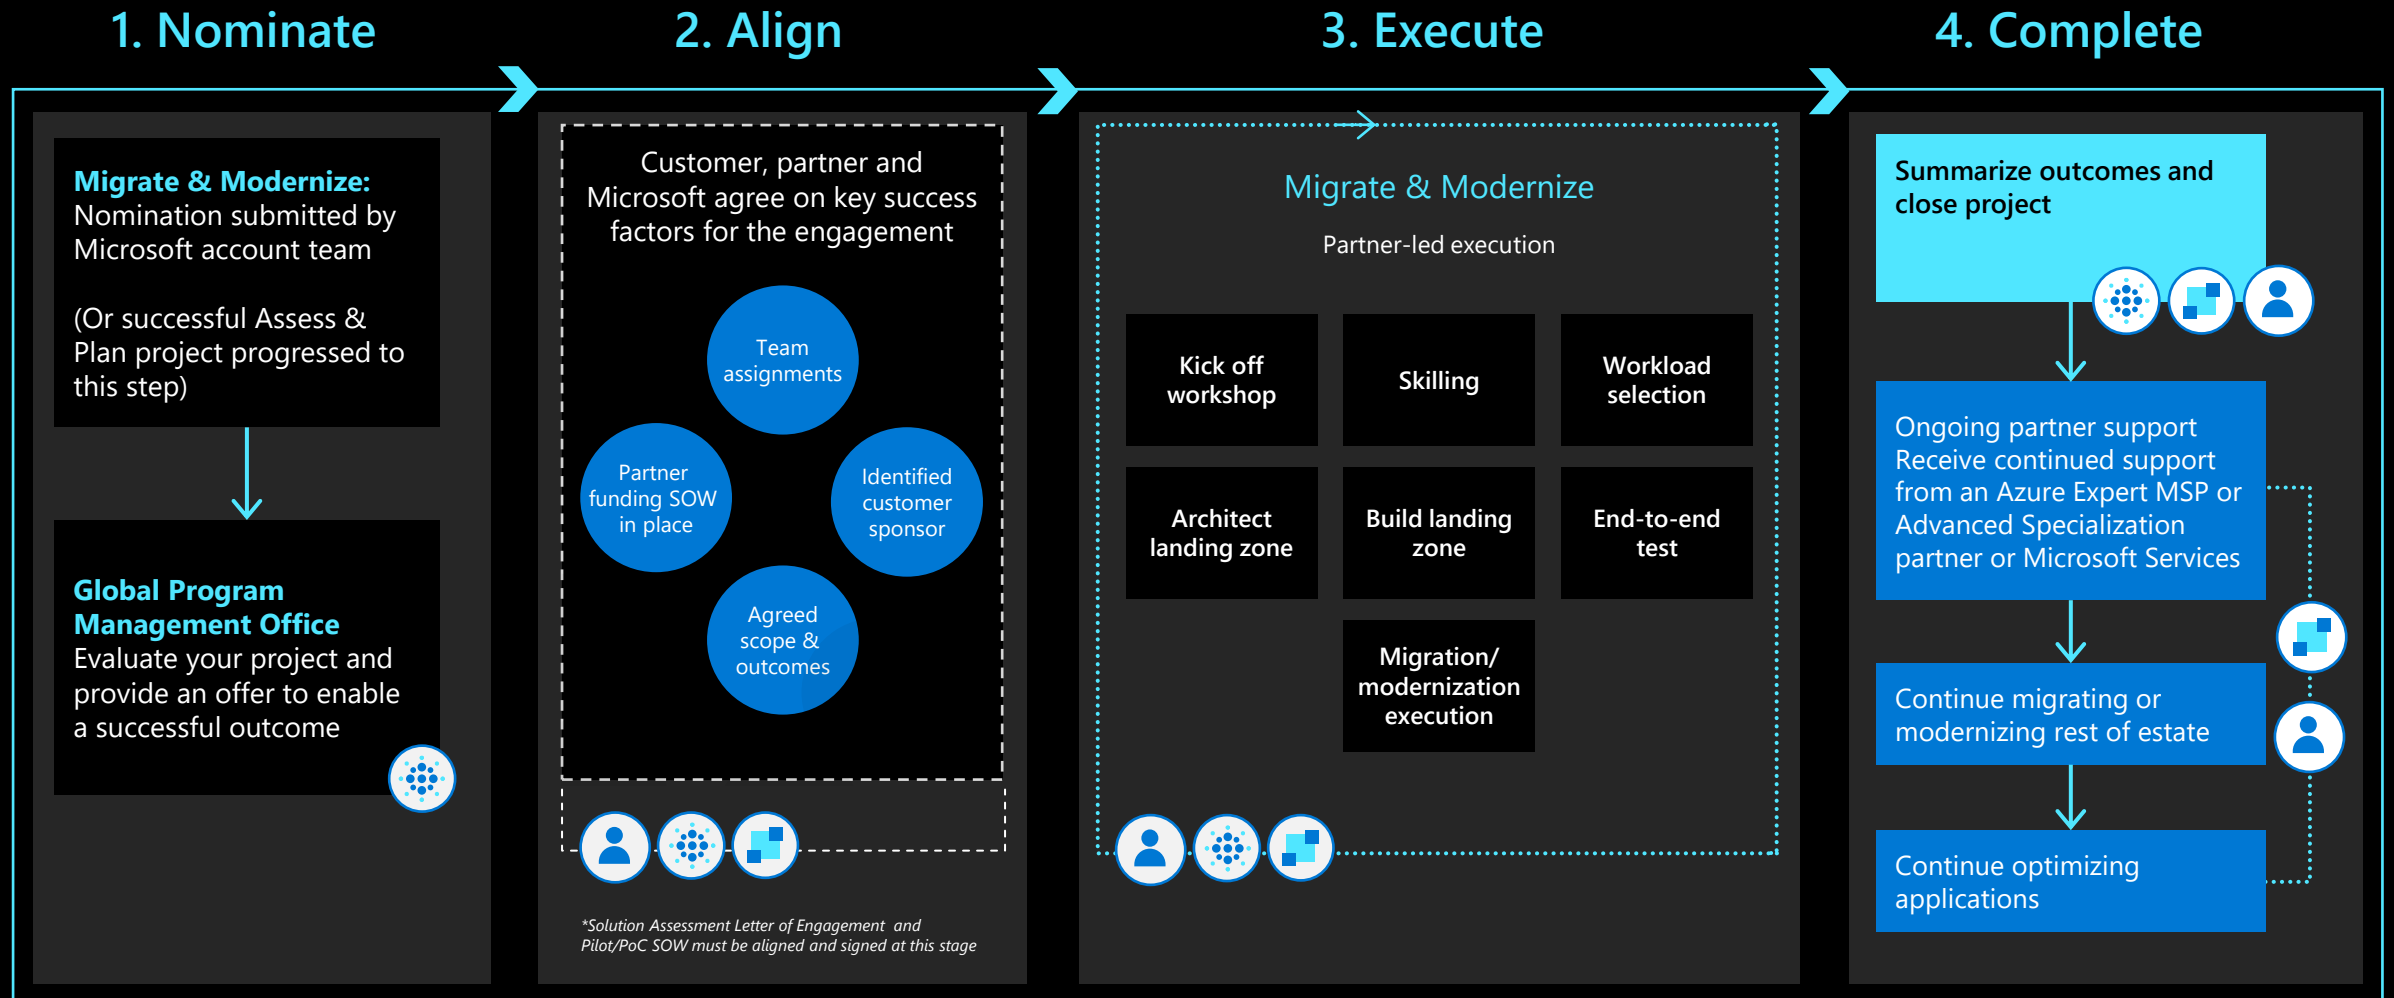

SAP on Azure

Kubernetes on Azure

Modernization of Web Applications

<https://azure.microsoft.com/en-us/partners/>

Engagement

The background features a dark blue gradient with numerous out-of-focus light spots (bokeh) in shades of blue and white. Thin, glowing blue lines, resembling fiber optic cables or data connections, radiate from the center towards the corners of the frame.

AMMP engagement model

Assess & Plan projects

AMMP engagement model

Migrate & Modernize (Standard offer) projects

AMMP engagement model

Migrate & Modernize (Advanced offer) projects

AMMP responsibilities and deliverables matrix