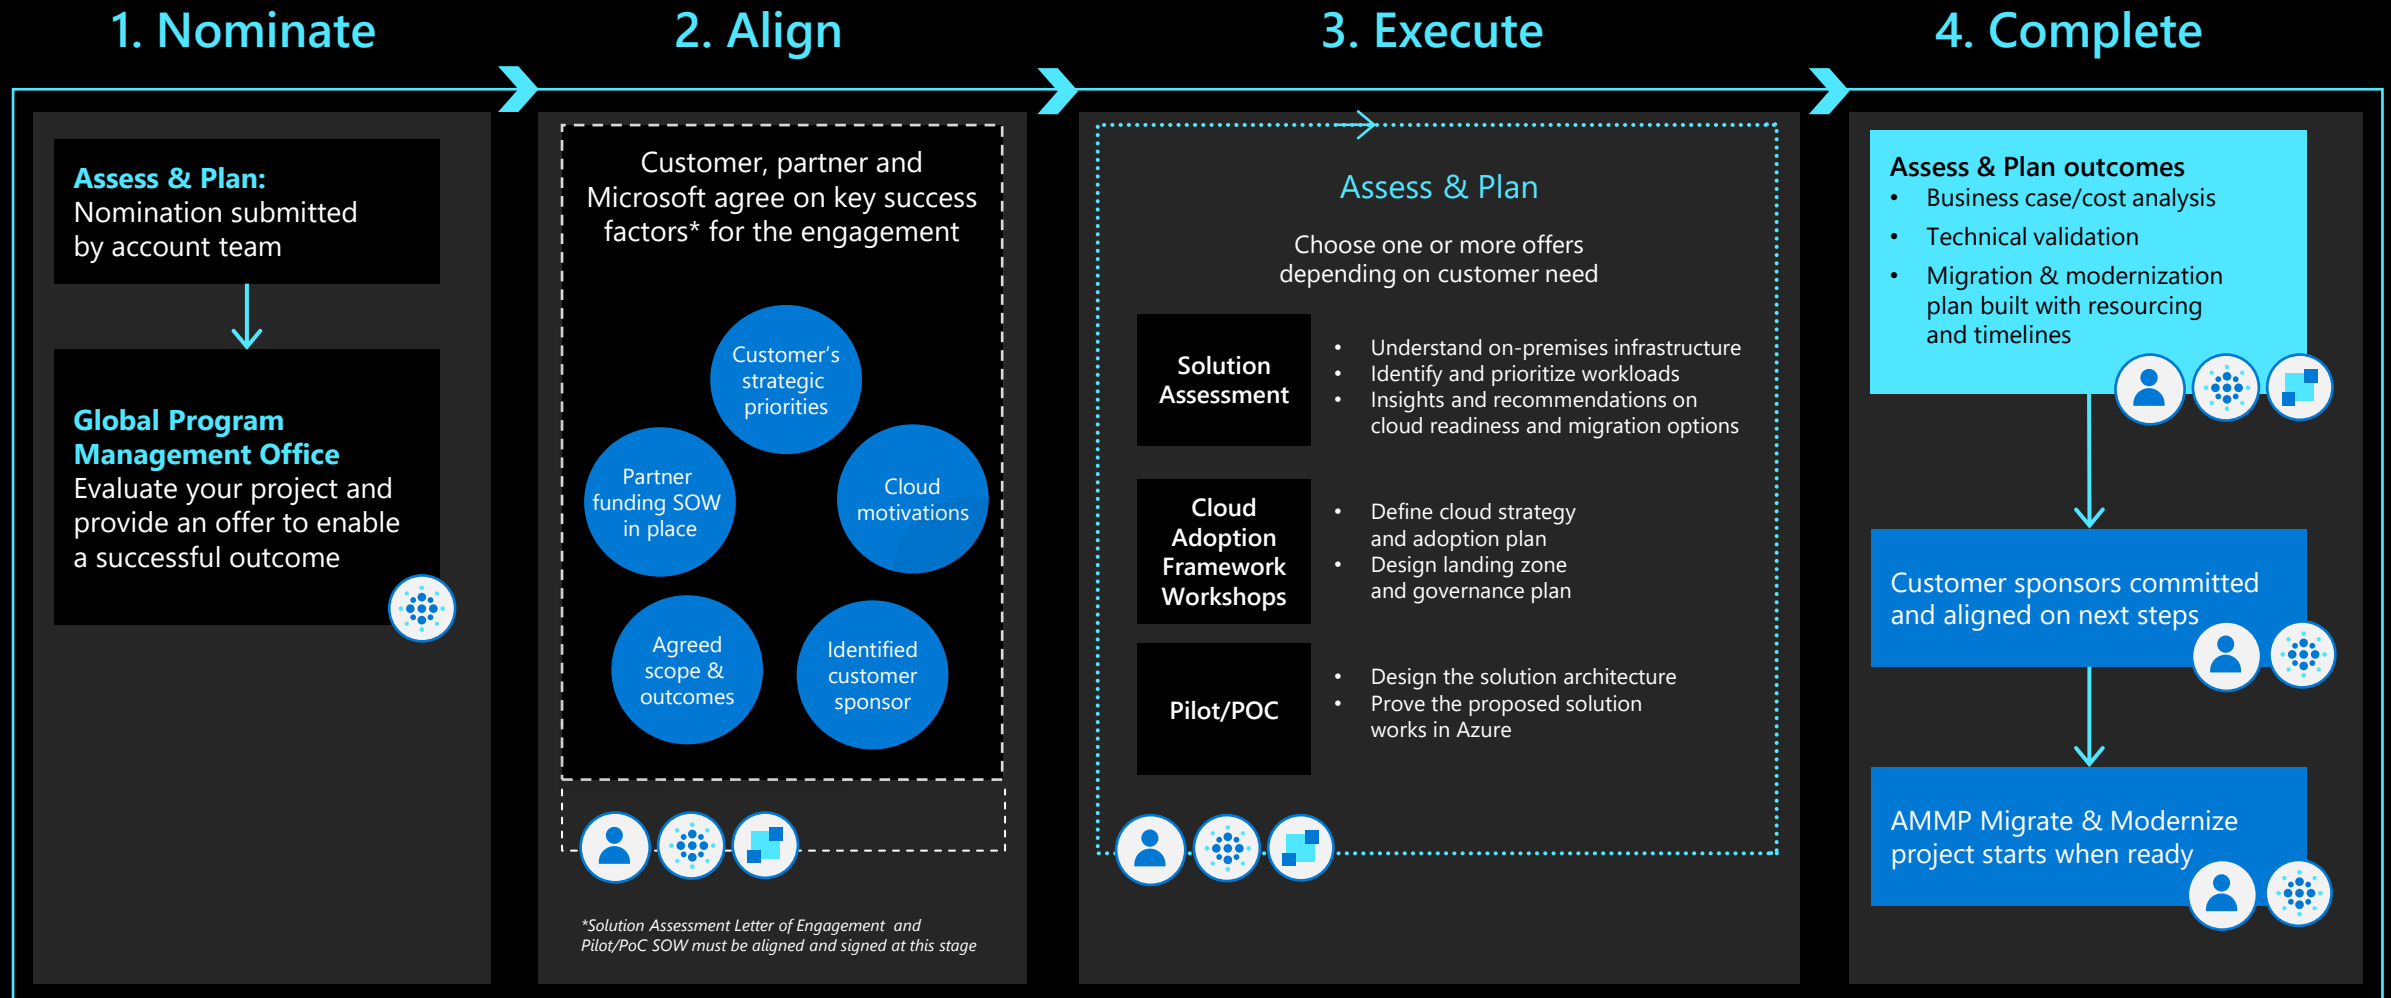

AMMP engagement model

Assess & Plan projects