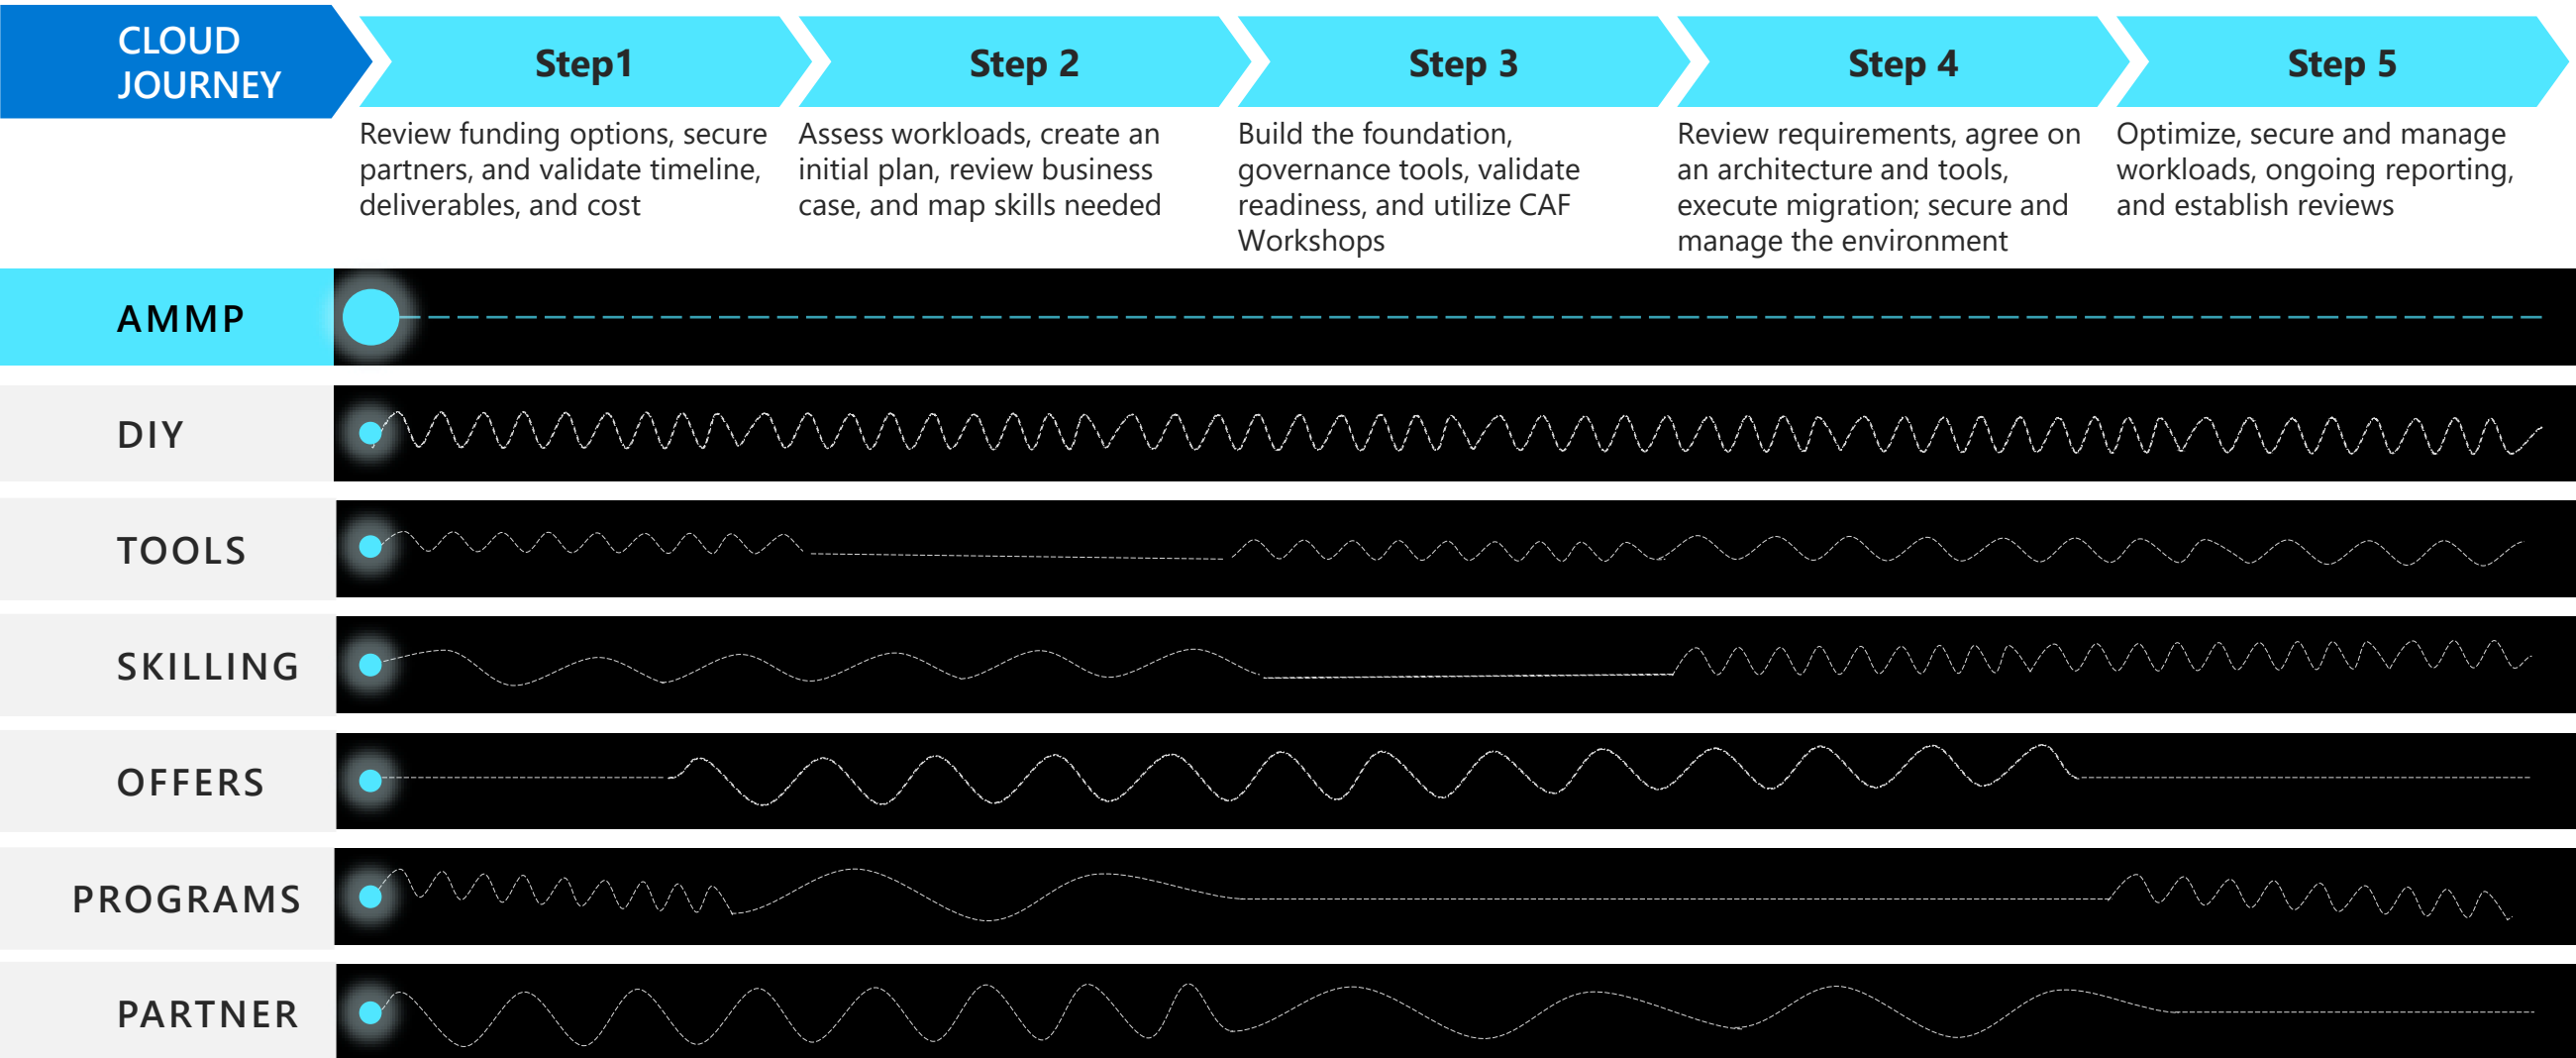

SAP ^{NEW}

Migrate SAP landscapes to Azure and add complementary cloud services to accelerate innovation.

AMMP components

Many roads, one destination

Azure Migration and Modernization Program

Customers receive prescriptive guidance for a step-by-step approach for a path to the cloud from start to finish.

Count on a proven methodology

Microsoft Cloud Adoption Framework for Azure

Access in-depth assistance

FastTrack for Azure engineers can help with migration/modernization planning and execution

How you benefit

Get direct assistance from Azure Engineers*

Learn how to develop successful landing zones

Accelerate migration/deployment of Azure solutions

Landing zone: a critical enabler to scale migration

Construct & operationalize a Landing Zone as per [best practices guidance](#)