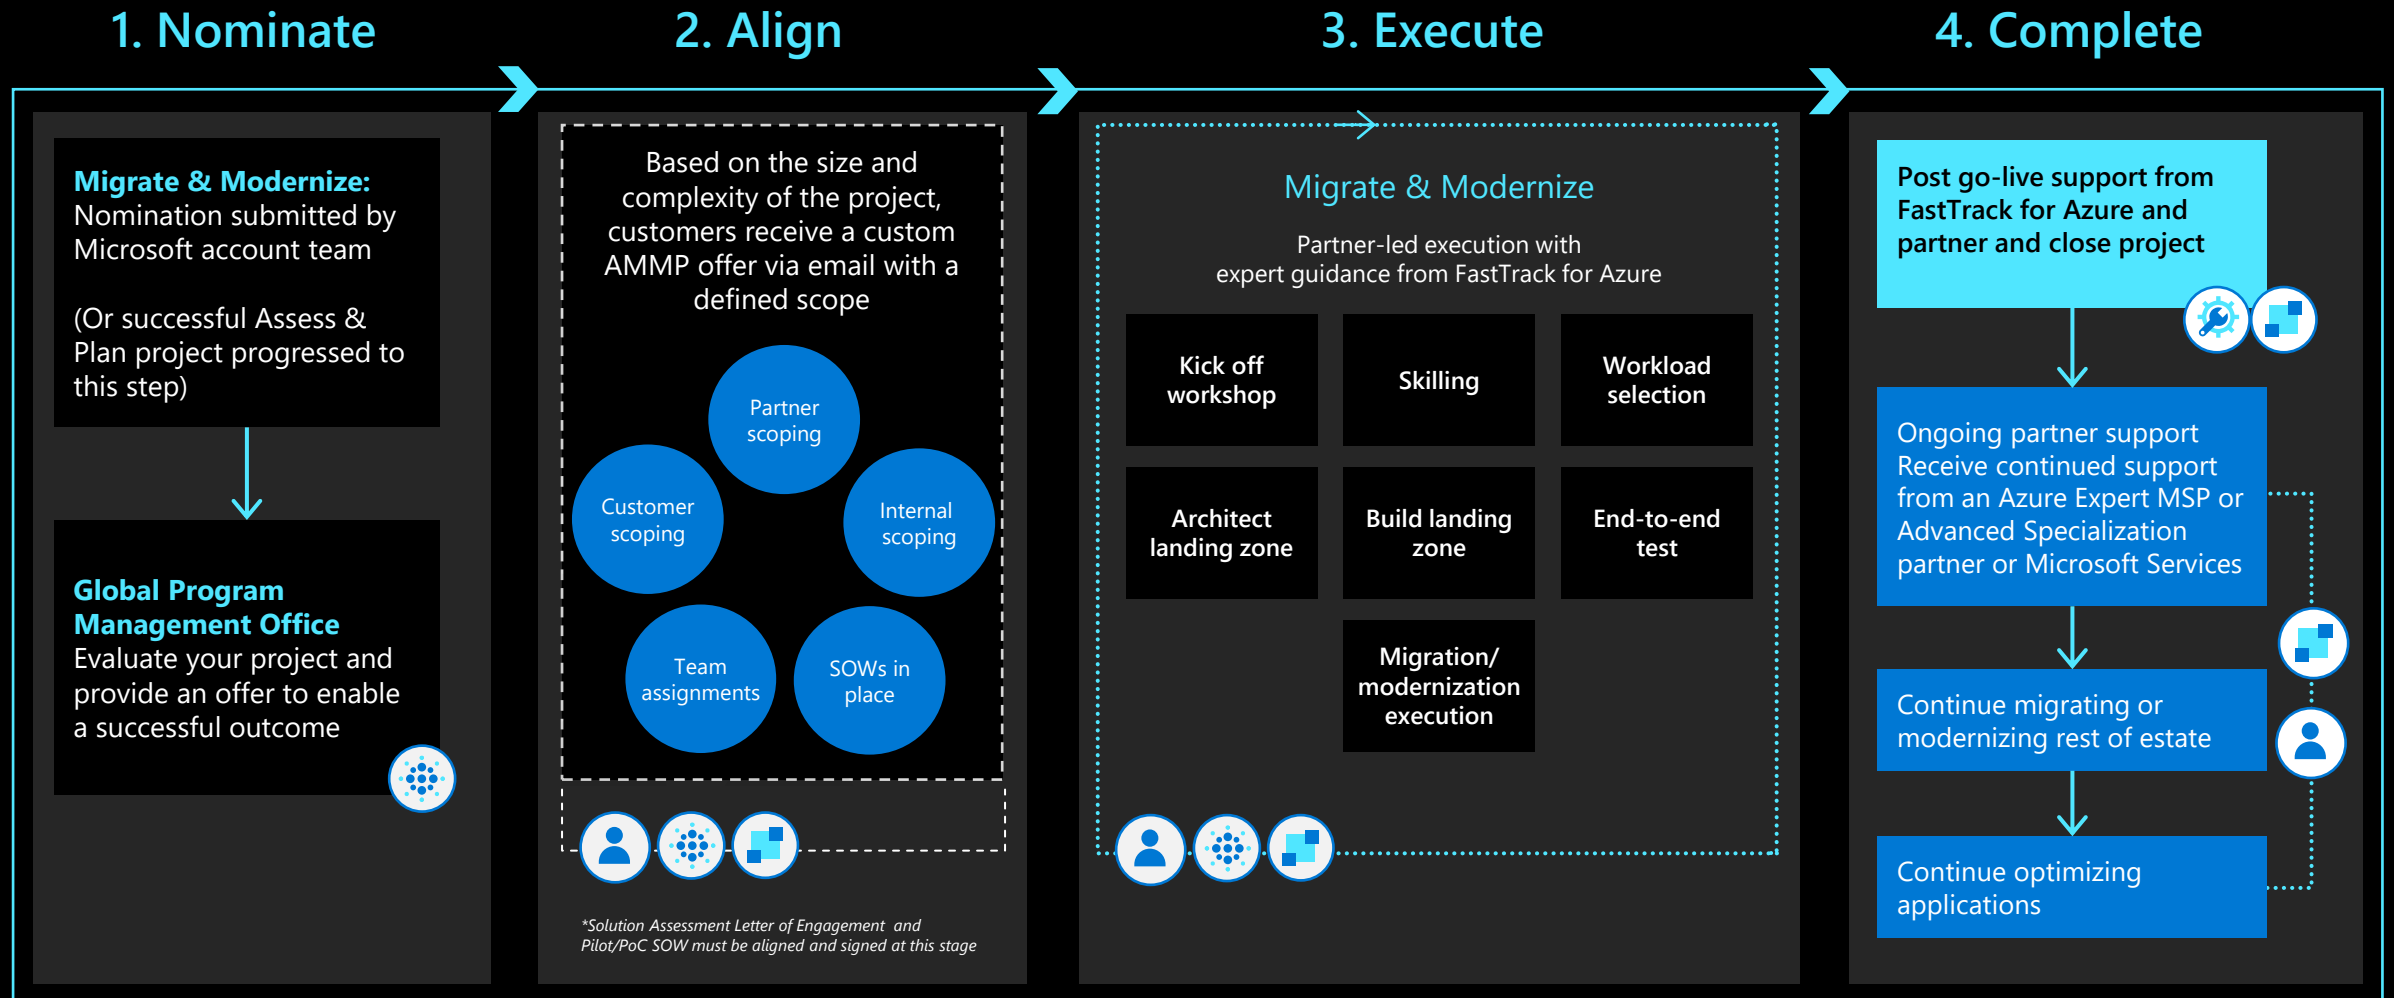

AMMP engagement model

Assess & Plan projects

AMMP engagement model

Migrate & Modernize (Standard offer) projects

AMMP engagement model

Migrate & Modernize (Advanced offer) projects

AMMP responsibilities and deliverables matrix

The below represents a summary of key items for the Migrate & Modernize phase of AMMP.

1. Nominate

2. Align

3. Execute

4. Completion

CUSTOMER

- Executive sponsorship
- Resource and staffing
- Customer team orchestration
- Customer and partner sign commercial agreement

- Participate in scoping and alignment sessions
- Confirm project scope, timelines, and conditions of success
- Identify skilling needs
- Provide current architecture overview

- Participate in an existing environment review
- Identify application owners
- Approve migration plan & approach
- Signoff on migration/modernization cutover