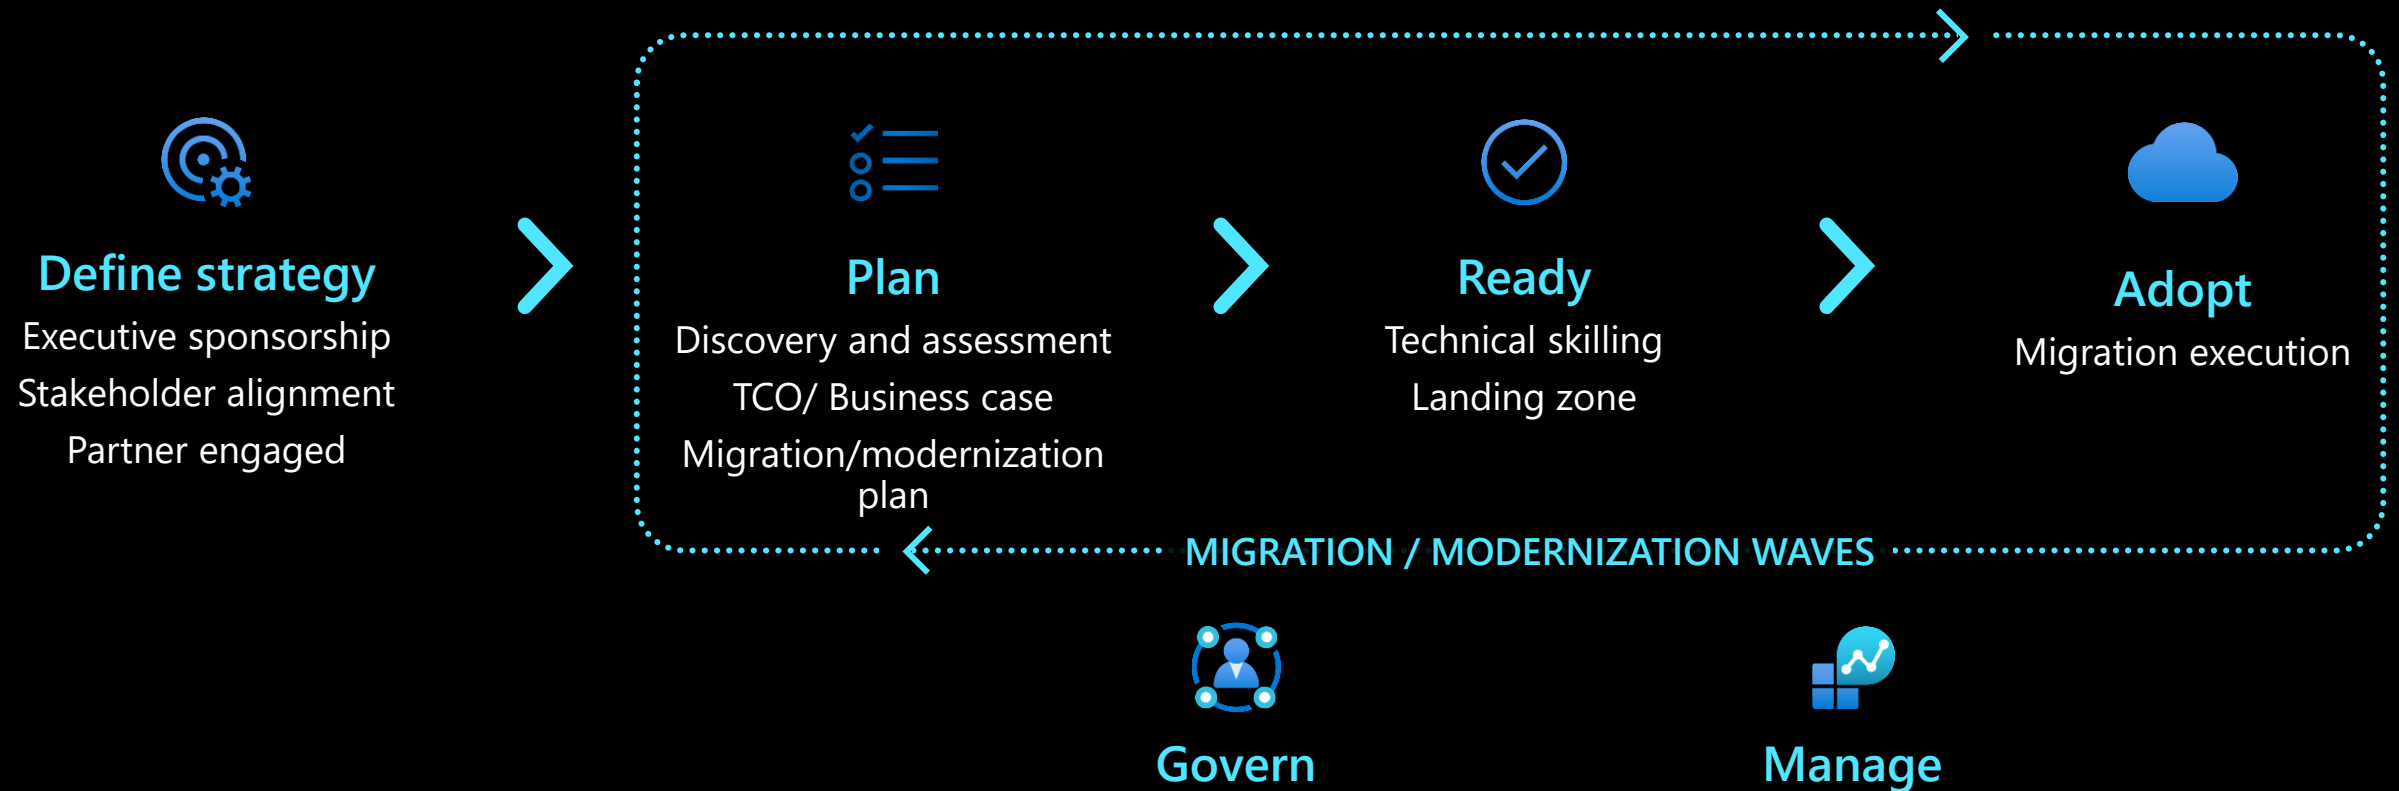

Quickly migrate Windows desktops and apps to Azure with Azure Virtual Desktop and access your desktop and applications from virtually anywhere.

App and data modernization ^{EXPANDED}

Modernize your web apps and innovate with new cloud-native apps on a highly productive platform with fully managed services.

SAP ^{NEW}

Migrate SAP landscapes to Azure and add complementary cloud services to accelerate innovation.

AMMP components

Many roads, one destination

Azure Migration and Modernization Program

Customers receive prescriptive guidance for a step-by-step approach for a path to the cloud from start to finish.

Count on a proven methodology

Microsoft Cloud Adoption Framework for Azure

Access in-depth assistance

FastTrack for Azure engineers can help with migration/modernization planning and execution

How you benefit

Get direct assistance from Azure Engineers*

Learn how to develop successful landing zones

Accelerate migration/deployment of Azure solutions

Landing zone: a critical enabler to scale migration

Construct & operationalize a Landing Zone as per [best practices guidance](#)