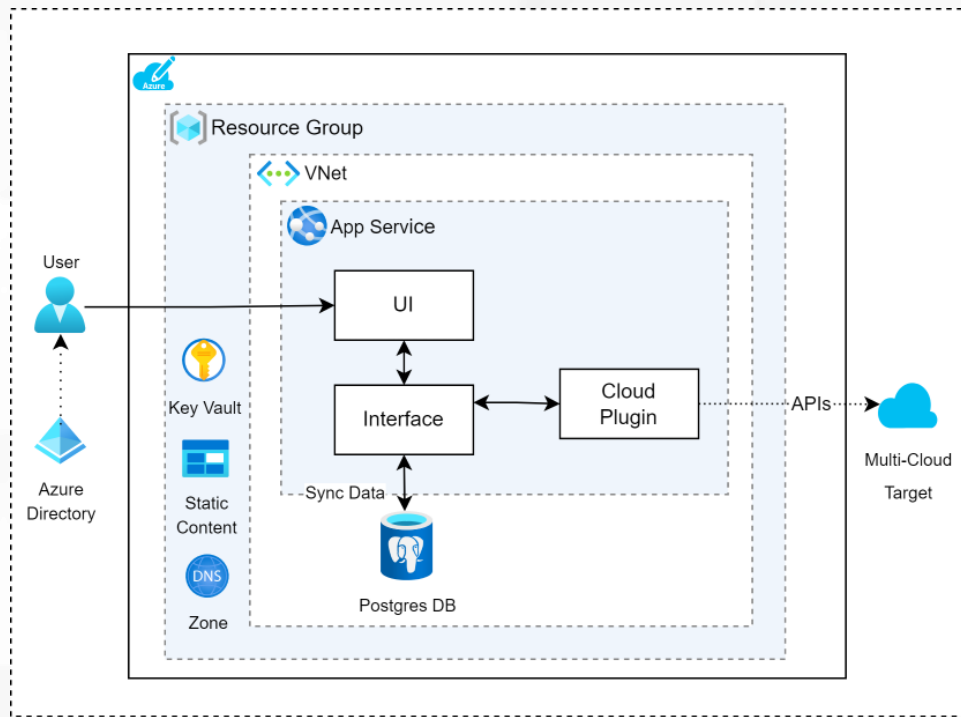

CERA – Architecture