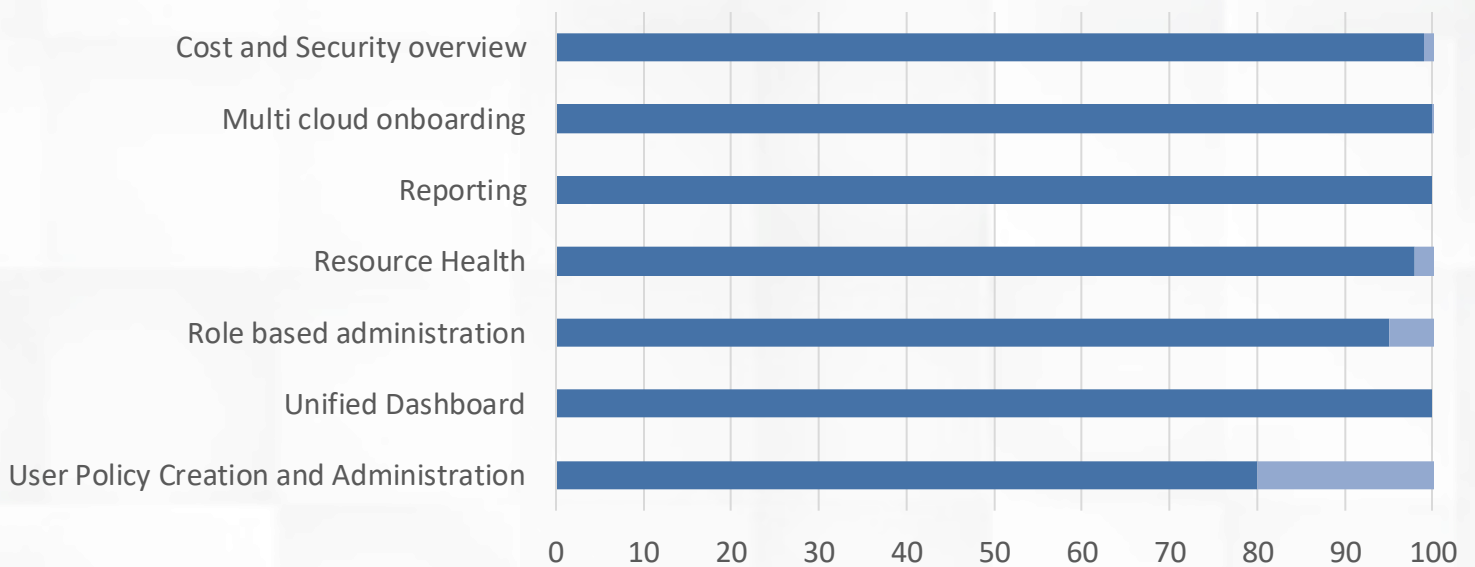

MISSION & VISION

Enterprises are facing increased pressure to move beyond a single cloud provider to enable better workload matching, improved redundancy, and increased agility.

CERA provides that single platform to track multi cloud resources, compliance management and cost optimization across cloud providers.

CERA Features

Features

Multi cloud onboarding : Supports on-boarding of multiple cloud platforms like Azure & other Clouds.

Cost and Security overview : Helps in providing a cost sheet for resources.

User Policy Creation and Administration : To create and monitor user policies and roles.

Resource Health : It helps in displaying the resource health report.

Unified Dashboard : A cumulative dashboard that displays the resource status.

Reporting : Helps in processing reports.

RBAC : Role based administration enabled.