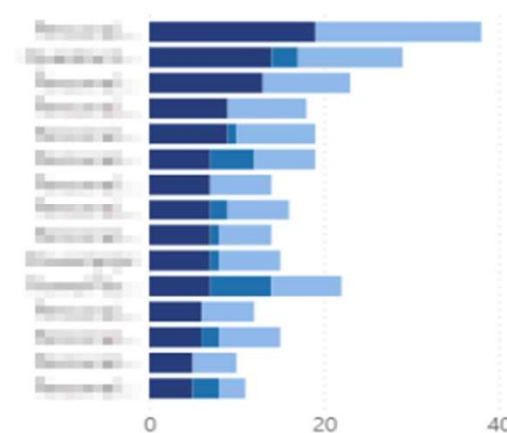

Licenses

Workspaces

Reports

Dashboards

Datasets

Activities

RefreshHist

Workspace Type

Capacity Type

Orphaned WS

State

Group	PersonalGroup	Workspace	Classic	Modern	Premium WS	(Blank)	Pro	False	True	Active	Deleted	Removing

Workspace Items

• Datasets • Dashboard • Report