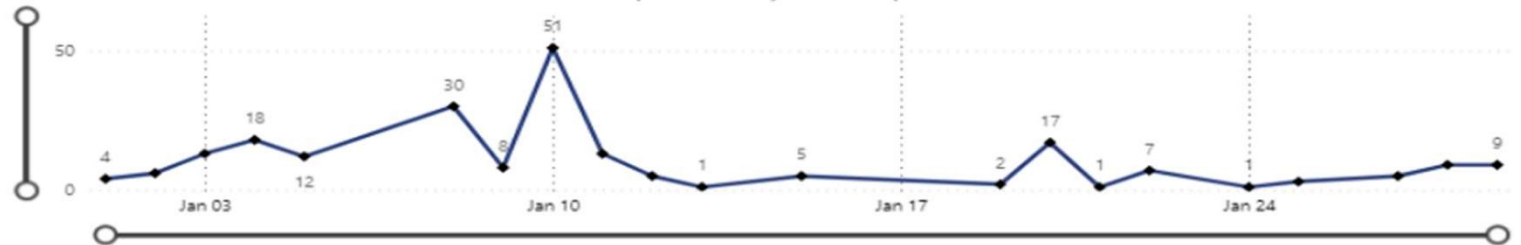

Worspace Activity over the period

Top 5 Utilized WorkSpaces