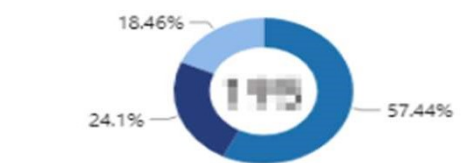

Workspace Items

• Datasets • Dashboard • Report

Worspace Activity over the period

Workspace Count by Type

Type • PersonalGroup • Workspace • Group

Premium WS Utilization

Name • Covid Reports • Paginated R...