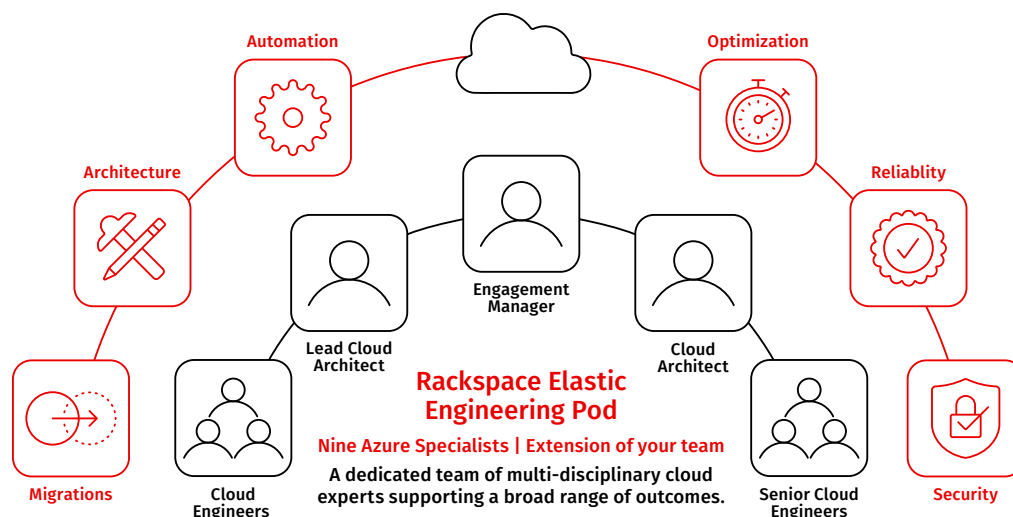

Rackspace Elastic Engineering for Microsoft Azure

On-demand access to a team of highly skilled Azure experts that work alongside your team to collaboratively drive your cloud outcomes while continuously evolving your environment.

It's no longer enough to just "be in the cloud." Today businesses are under pressure to use cloud technologies to solve strategic problems, build new revenue streams, and decrease costs. With the pace of innovation accelerating like never before, they need to transform how they operate in the cloud — to evolve to cloud native. As organizations pursue this evolution, they need more than just support. They need help understanding how to scale their IT organization in an agile world, how to transform their environments, how to streamline their operating models. As IT organizations break down the traditional build and operate barriers and open up new possibilities to accelerate innovation — they need more than the traditional MSP models constrained to fit inside the boundaries of the past.

A Modern, Highly Collaborative Support Model Built for the New World

Rackspace Elastic Engineering provides your business access to a team of Azure-certified cloud engineers who work as an extension of your team to shape your outcomes as you evolve to cloud native. No tickets, no SLAs to check — just work directly with your pod of multi-disciplinary and highly skilled Azure experts as you would your own team. You'll always work with the same dedicated pod and resources, accessed in flexible and easy to manage hours-based tiers each month. Work collaboratively to set sprint-based projects and long-term goals that move your cloud environments and results forward. Elastic Engineering supports a broad range of cloud services including building, migrating, optimizing and managing your cloud environments on Azure.