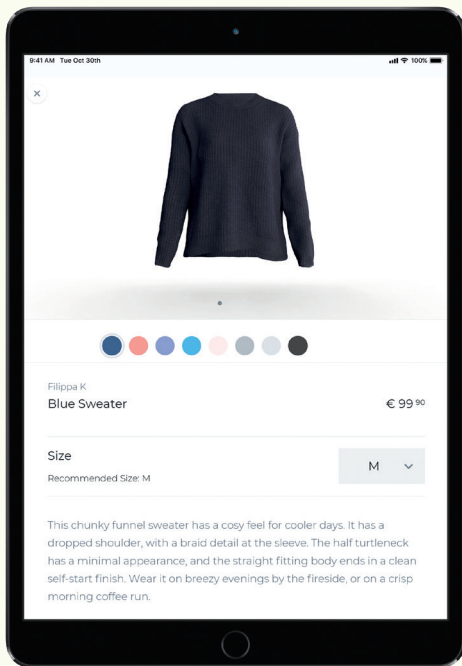

REACTIVE REALITY

INTEGRATING PICTOFIT

Easy SDK Integration

Integrate our Web and Mobile Software Development Kit (SDK) into your e-commerce.

DOWNLOAD SDK NOW

PICTOFIT SDK

The PICTOFIT SDK allows brands and retailers to integrate the PICTOFIT technology into their own websites and apps.