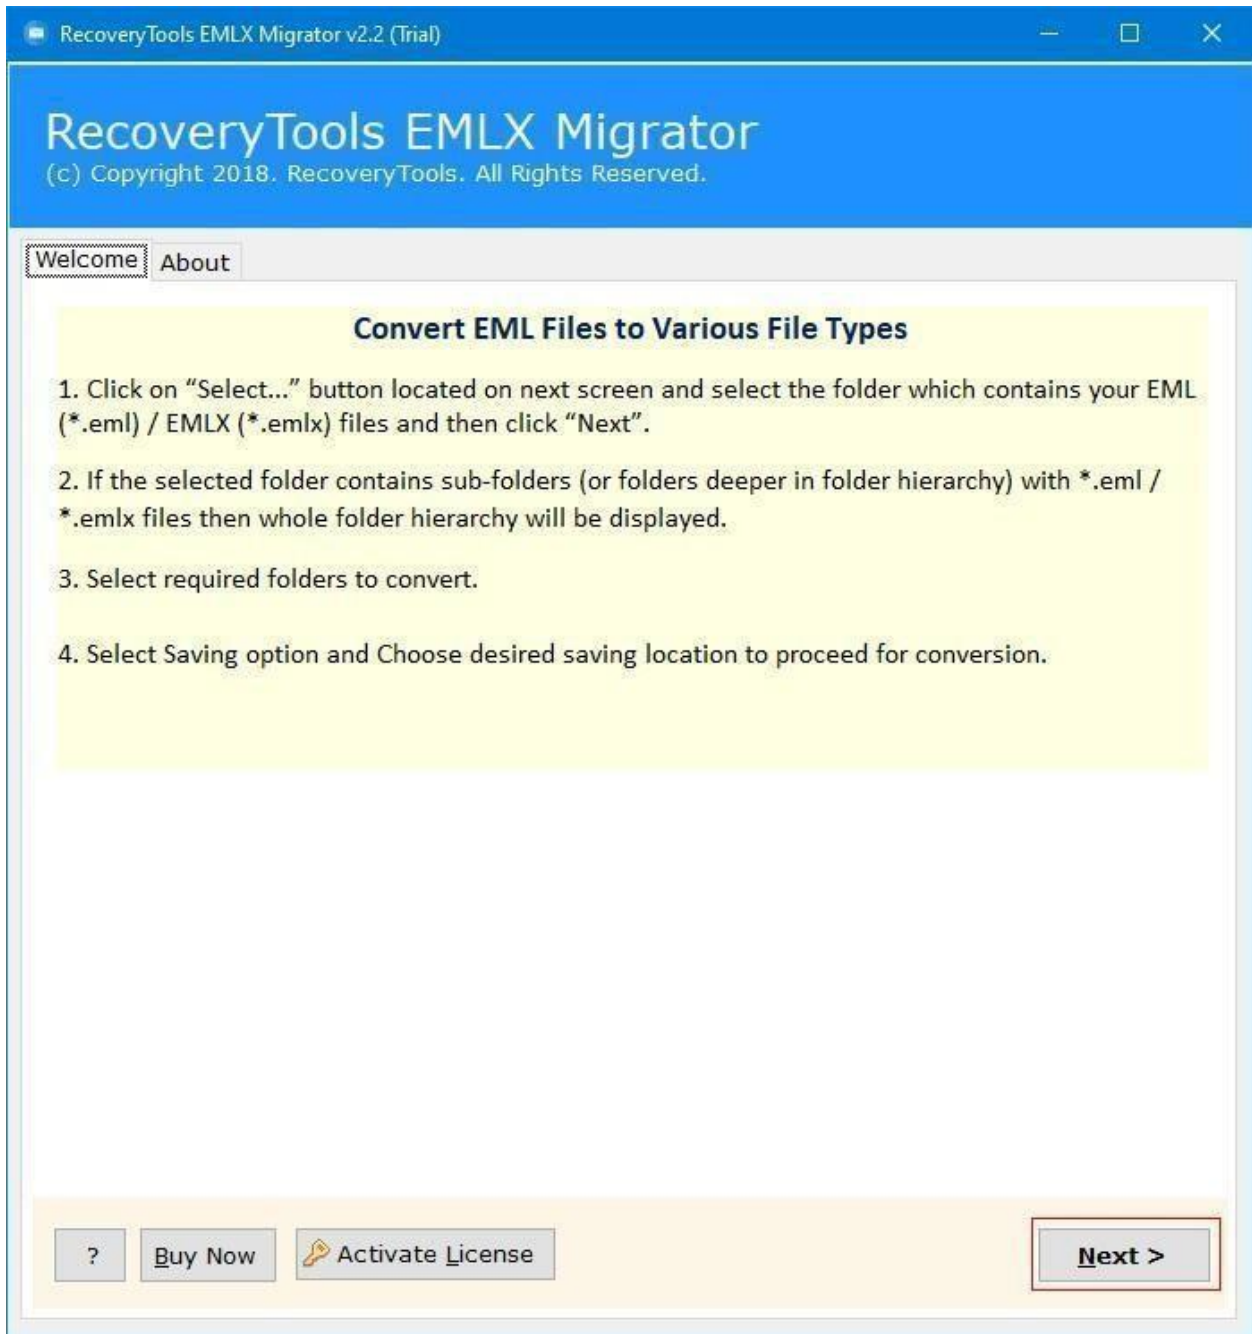

Step 2: Select **EML Files** or **Folders** to the software panel.