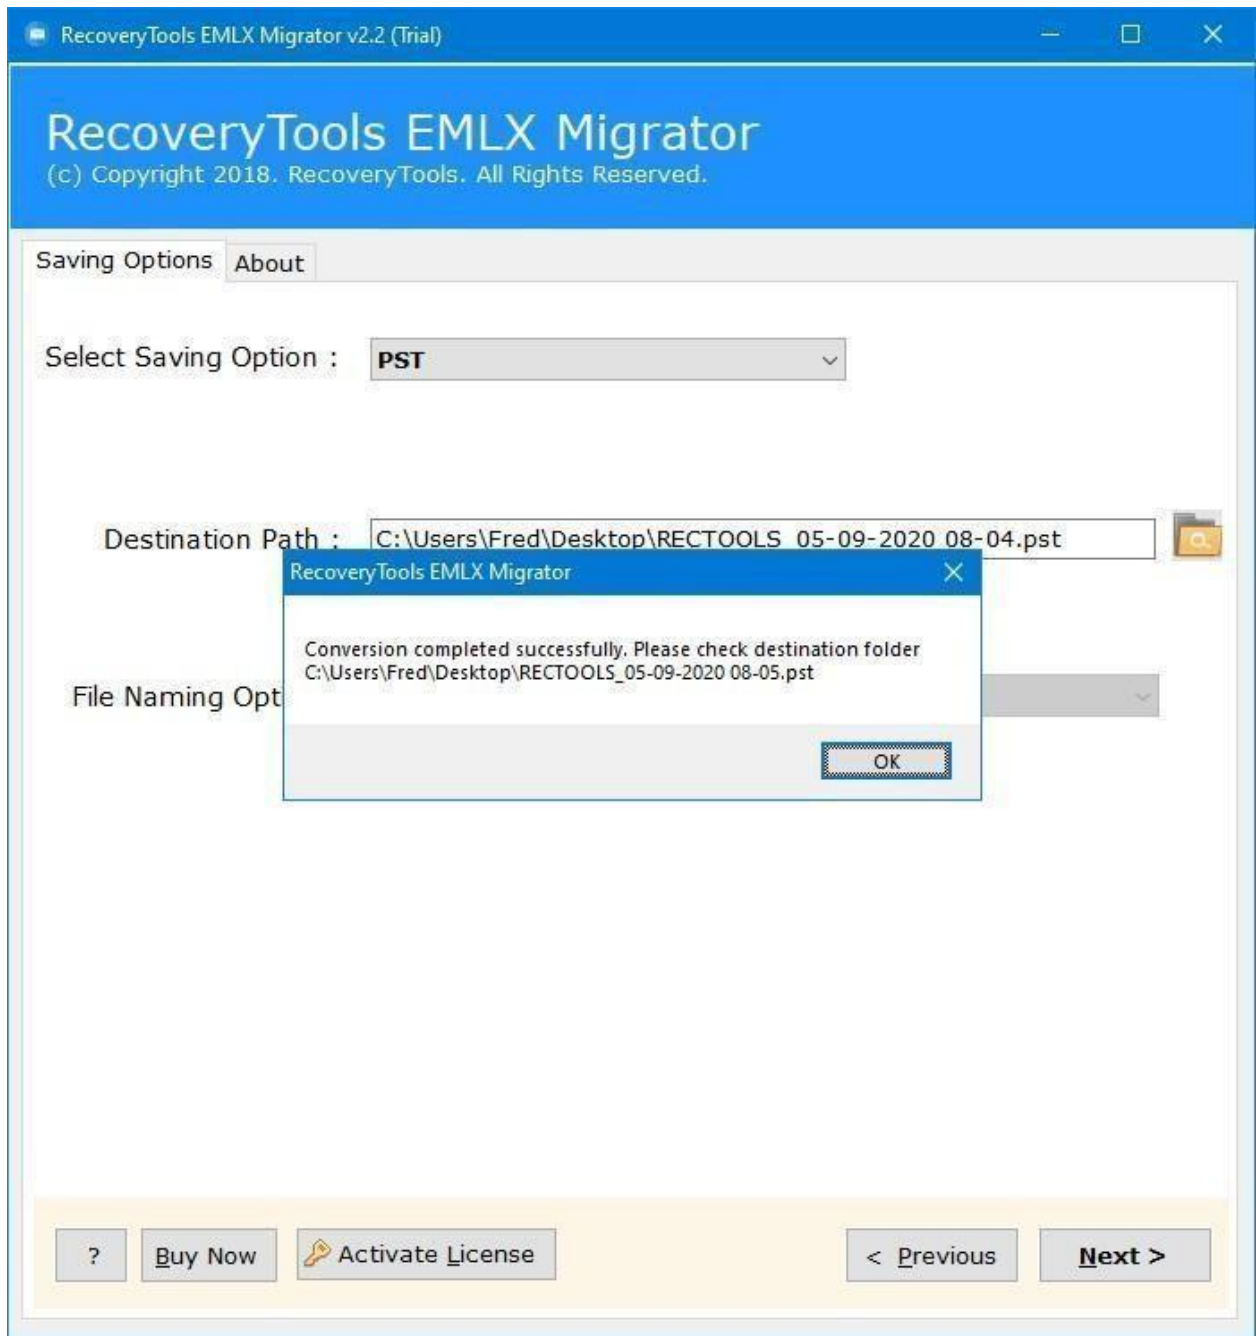

Following the above steps, you can quickly and easily convert multiple EML files to Thunderbird along with the attachments and all components to the desired format in no time. The tools offer multiple file naming options for users to organize and manage their email data as per their convenience. Download the software to experience the seamless conversion process.

Conclusion

The RecoveryTools EML to Thunderbird converter software is a 100% safe and secured tool and keeps the email data protected while converting files. The software guarantees to maintain the folder hierarchy and