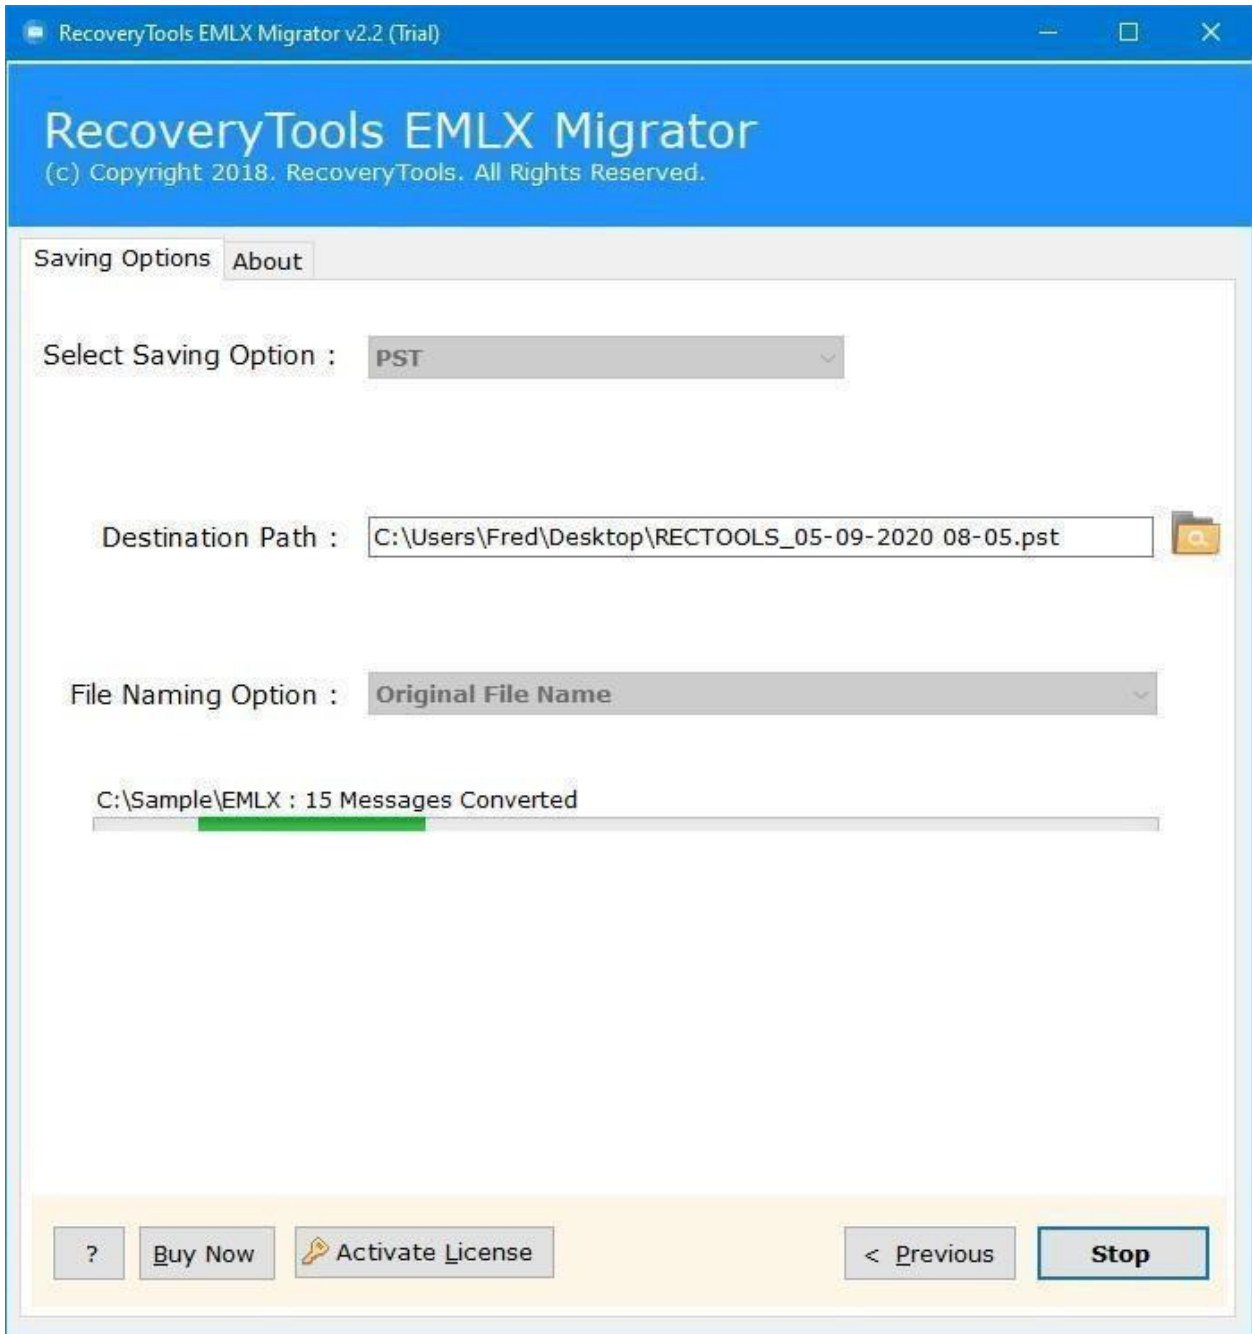

Step 5: Press the **Next** button to convert EML files to Thunderbird format.