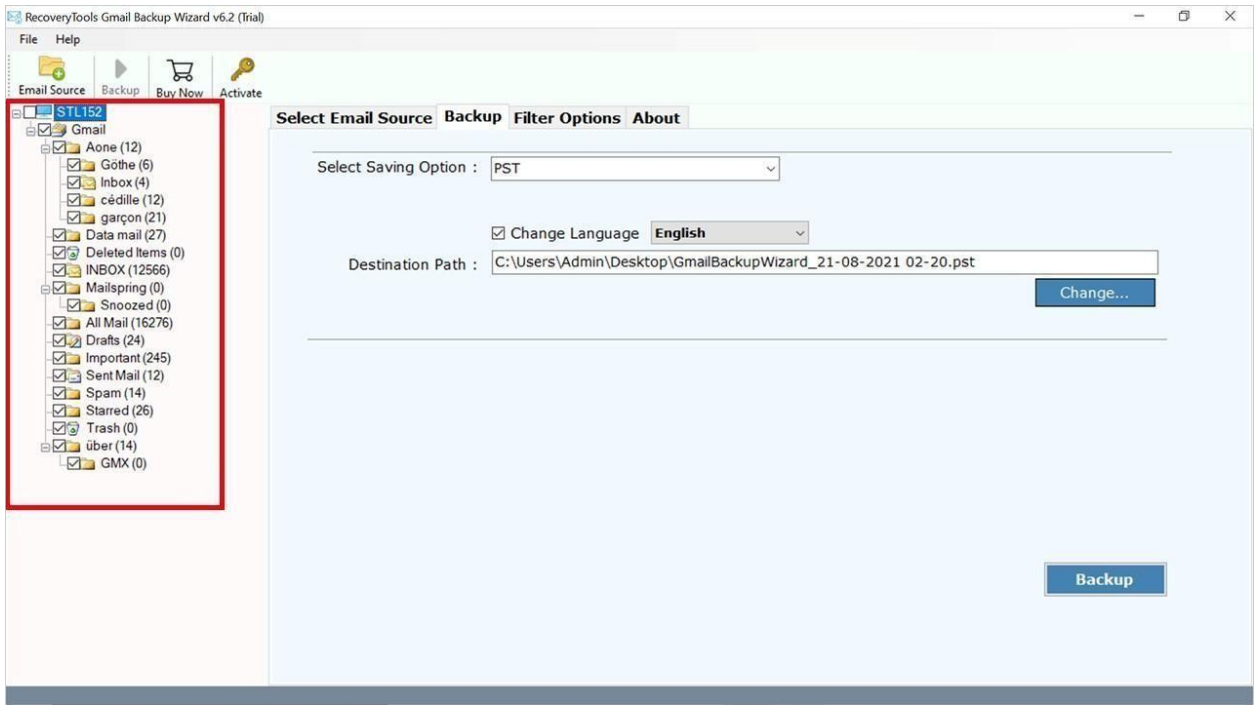

Step 6: Select any file format like EML from the Saving Options.

Step 7: Use Filter options such as Date range, From, To, etc to sort and categorize data based on your need.

Step 8: Select a File Naming Option and choose a Destination Path.