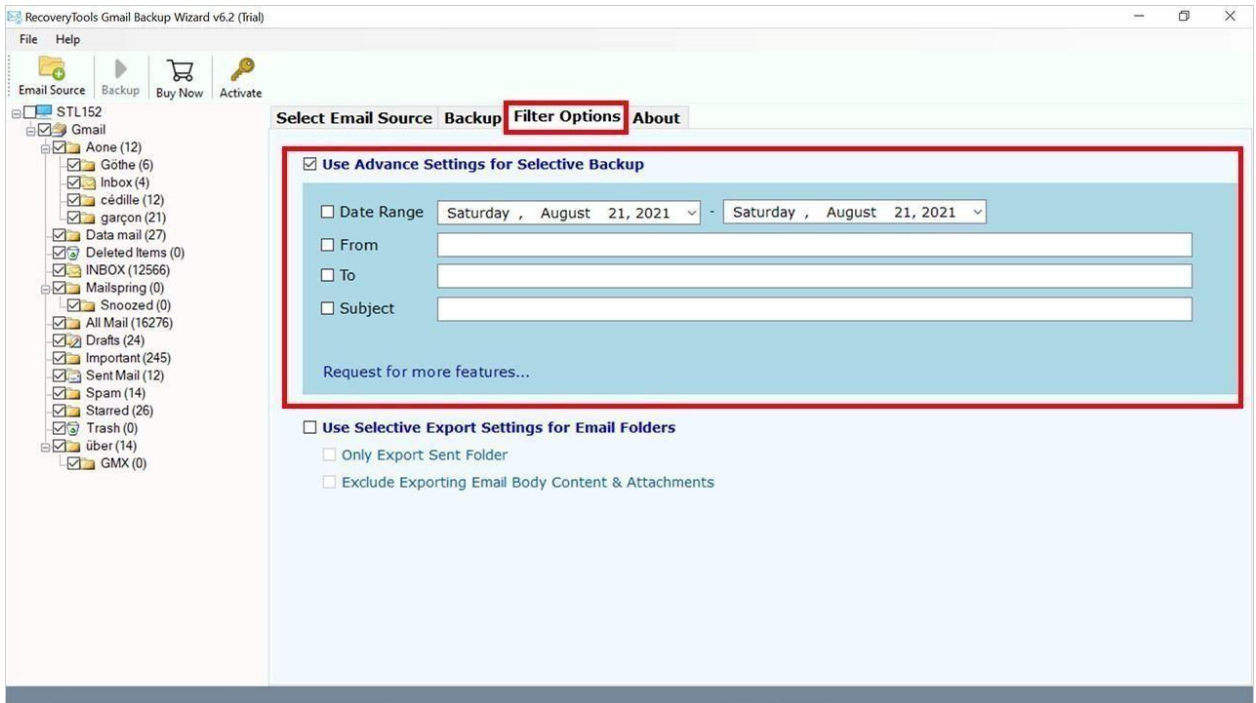

Step 3: Type your **Gmail Login Password** wisely and hit the **Next** button.

Step 4: Click on **Select All** to grant necessary permissions and tap on Continue.

Step 5: Choose the **Desired Folders and Subfolders** from the **Preview** to export only important Gmail data.

Step 6: Select any file format like EML from the Saving Options.

Step 7: Use Filter options such as Date range, From, To, etc to sort and categorize data based on your need.

Step 8: Select a File Naming Option and choose a Destination Path.