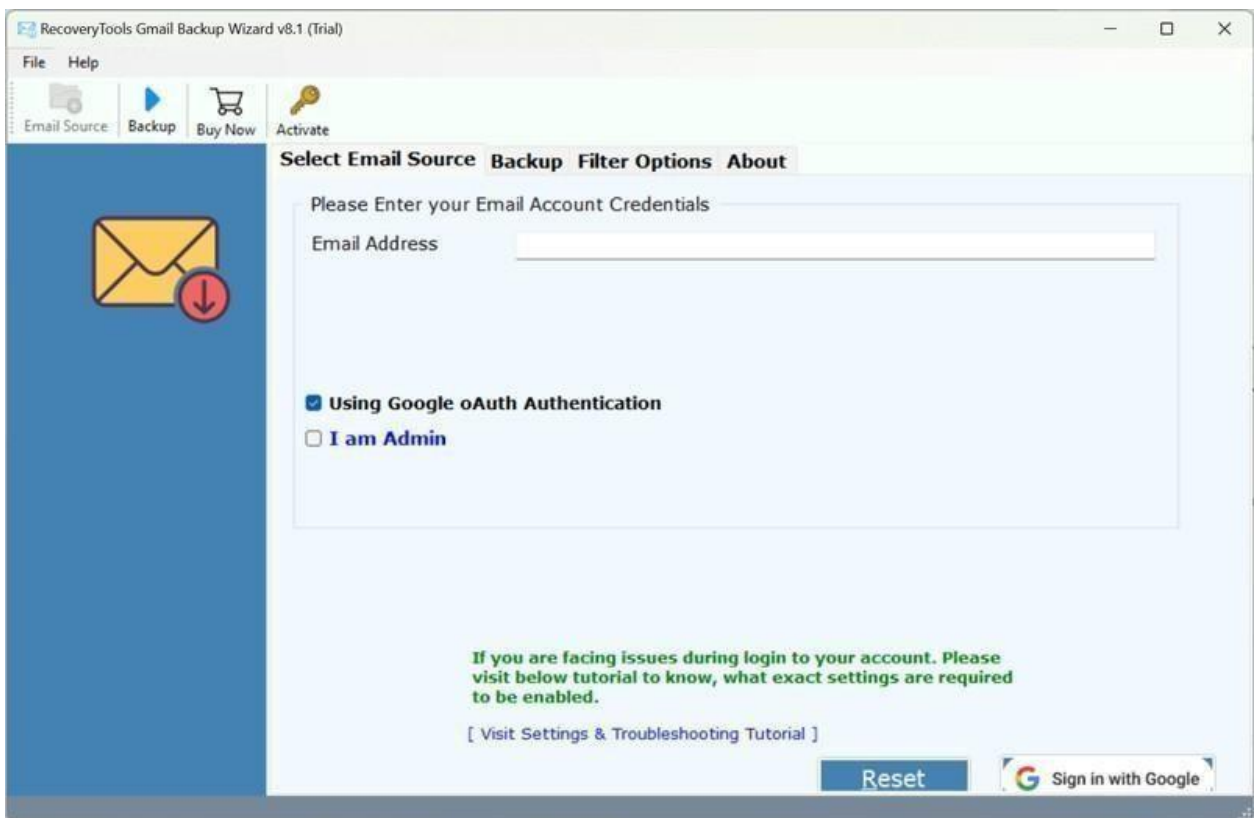

RecoveryTools Gmail to EML Converter Tool

Convert Gmail Email to EML file directly using the expert's recommended software

Are you in search of a simple yet effective solution to easily convert Gmail emails, attachments, contacts, and other elements to EML file? We are happy to introduce you to the most effective software. Gmail to EML converter is the one-stop solution for all professional and personal Gmail users who want to export multiple Gmail account data to EML format simultaneously. Users can migrate the bulk of Google emails effectively in one do. Download powerful software to enjoy all its powerful features and simple interface.

Visit the official page: [RecoveryTools Gmail to EML Converter Tool](#)

Step 1: Download and Install the software on your machine.

Step 2: Enter your Gmail Email Address and click on the **Sign In** with Google button.