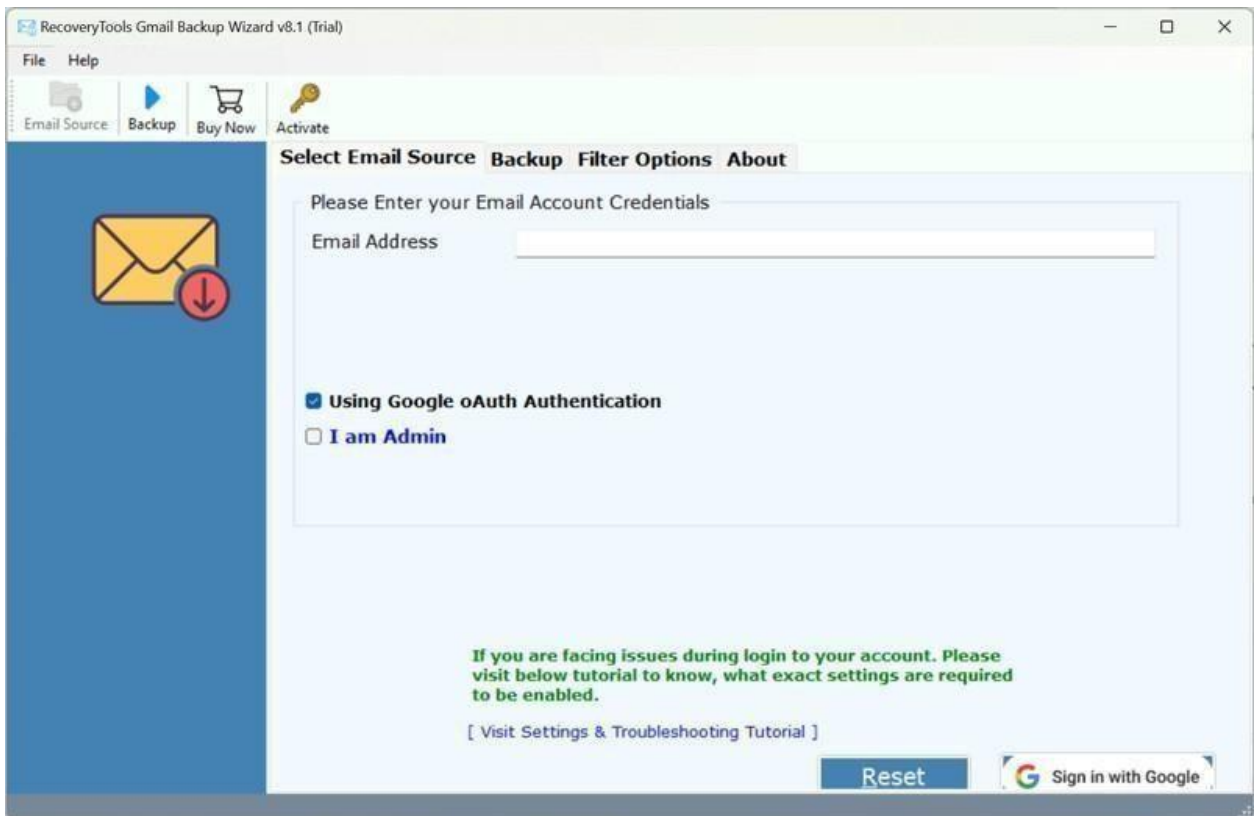

RecoveryTools Gmail to Exchange Migration Tool

Migrate Gmail to Exchange directly using the expert's recommended software

Are you in search of a simple yet effective solution to easily migrate Gmail emails, attachments, contacts, and other elements to Exchange account? We are happy to introduce you to the most effective software. Gmail to Exchange migration tool is the one-stop solution for all professional and personal Gmail users who want to migrate multiple Gmail account data to Exchange simultaneously. Users can migrate the bulk of Google emails effectively in one do. Download powerful software to enjoy all its powerful features and simple interface.

Visit the Official Page: [RecoveryTools Gmail to Exchange Migration](#)

Step 1: Download and Install the software on your machine.

Step 2: Enter your Gmail Email Address and click on the **Sign In** with Google button.