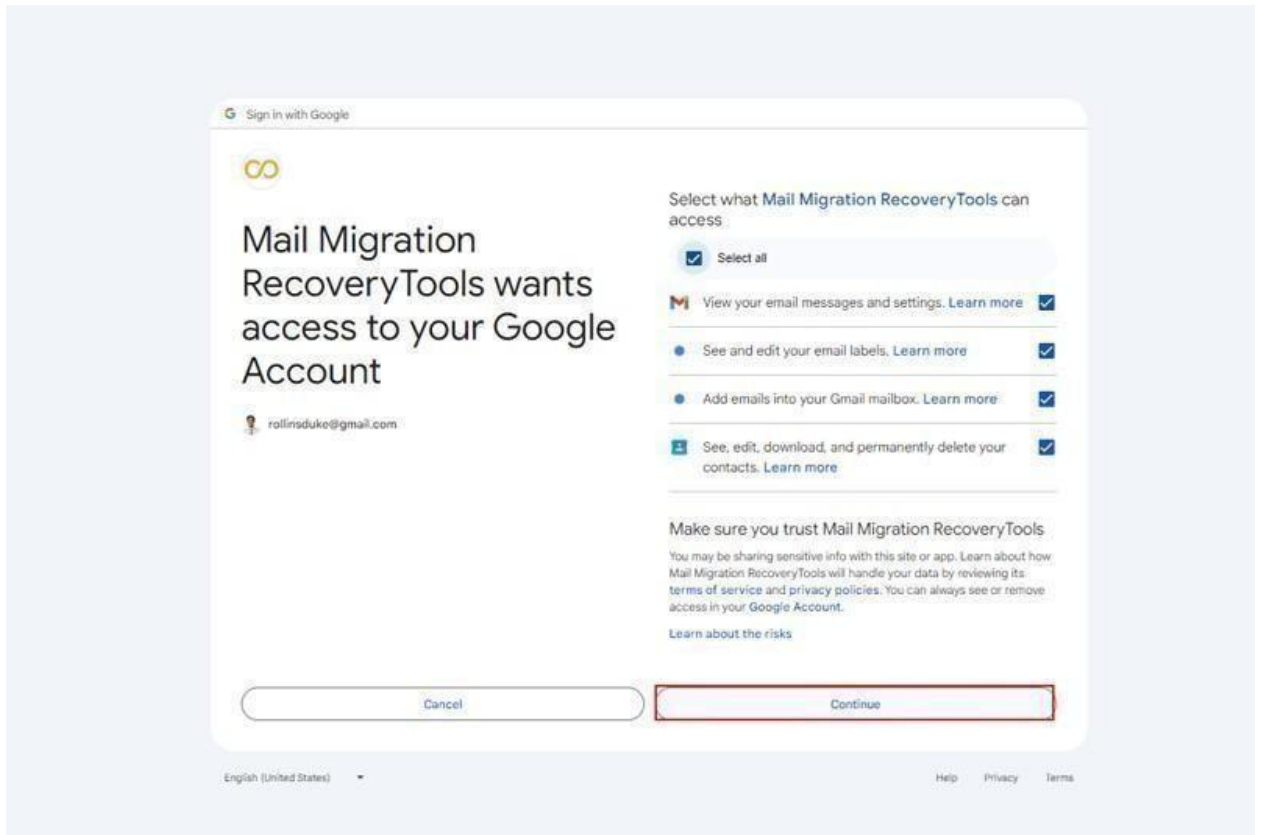

Step 5: Choose the **Desired Folders and Subfolders** from the **Preview** to export only important Gmail data.