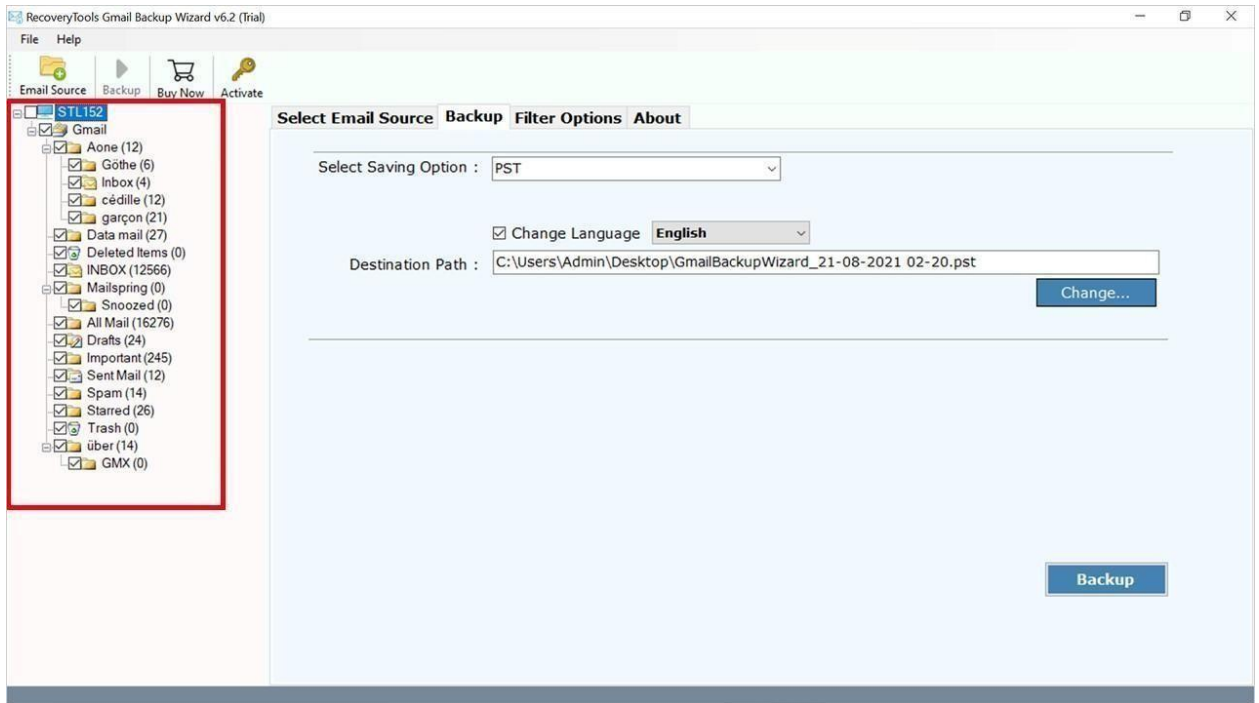

Step 6: Select any option like **Gmail** from the **Saving Options**.