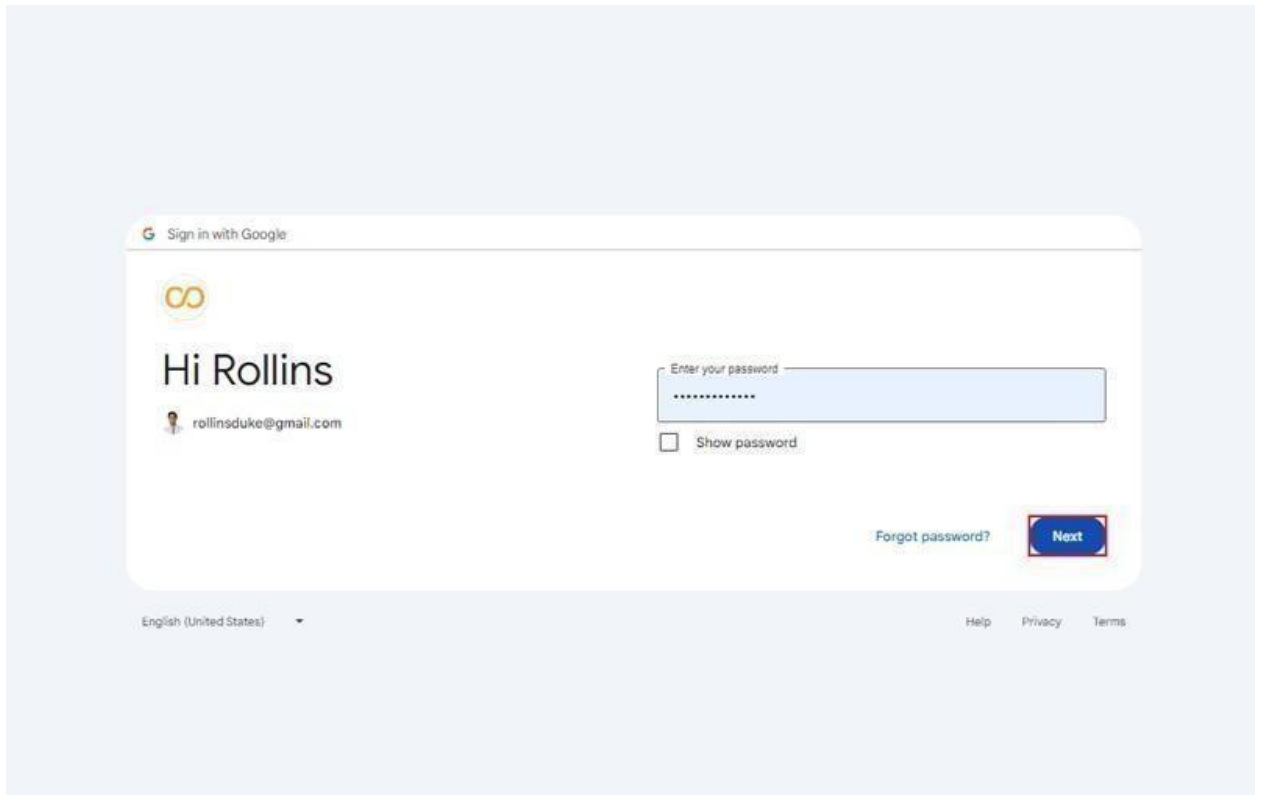

Step 4: Click on **Select All** to grant necessary permissions and tap on Continue.