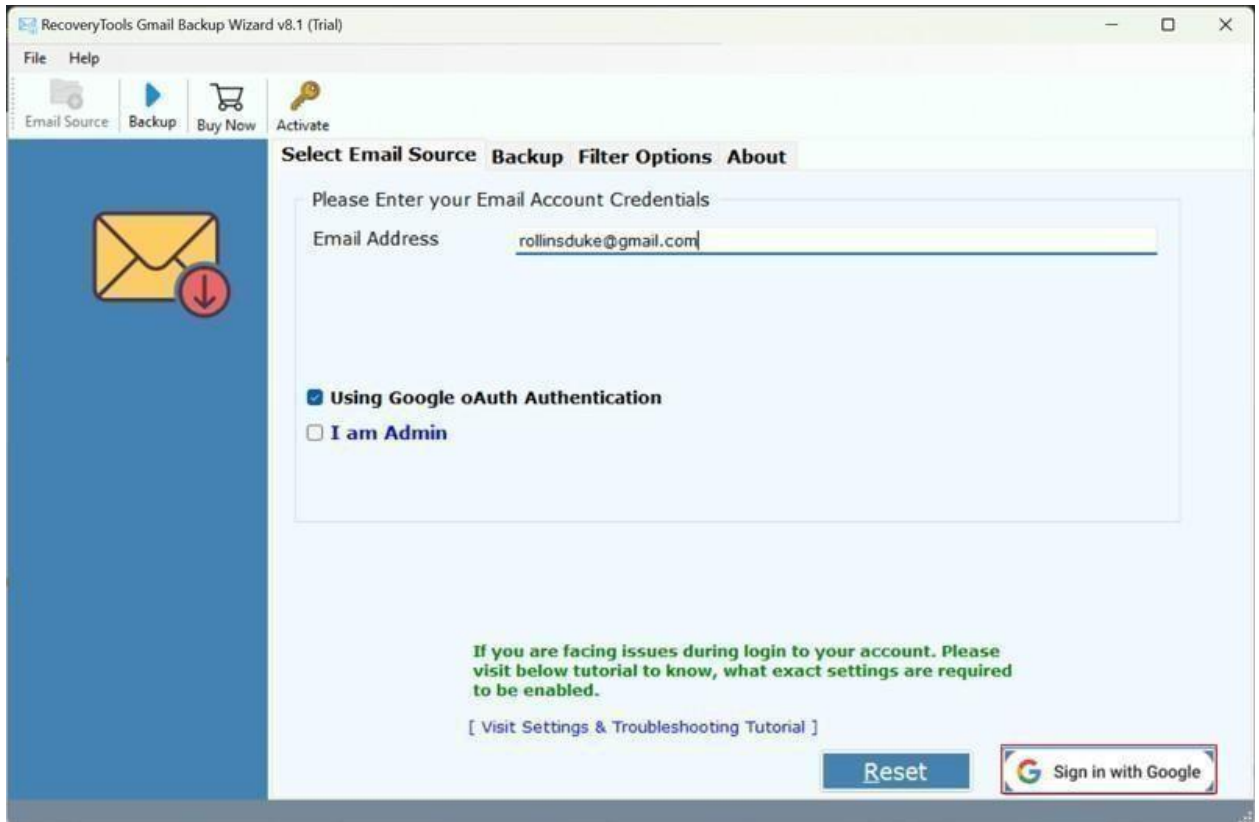

Step 3: Type your **Gmail Login Password** wisely and hit the **Next** button.