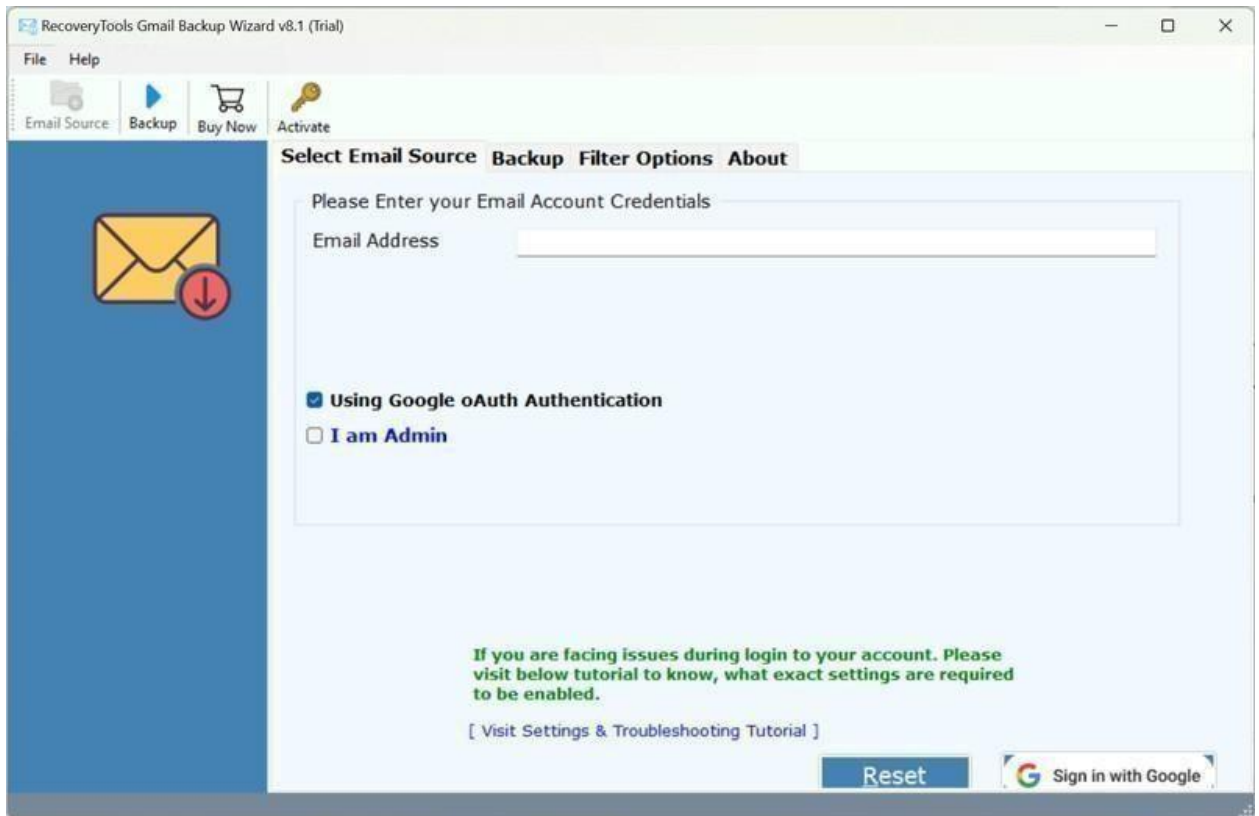

RecoveryTools Gmail to Gmail Migration Tool

Migrate Gmail to Gmail directly using the expert's recommended software

Are you in search of a simple yet effective solution to easily migrate Gmail emails, attachments, contacts, and other elements to Gmail account? We are happy to introduce you to the most effective software. Gmail to Gmail migration tool is the one-stop solution for all professional and personal Gmail users who want to migrate multiple Gmail account data to Gmail simultaneously. Users can migrate the bulk of Google emails effectively in one do. Download powerful software to enjoy all its powerful features and simple interface.

Visit the Official Page: [RecoveryTools Gmail to Gmail Migration Tool](#)

Step 1: Download and Install the software on your machine.

Step 2: Enter your Gmail Email Address and click on the **Sign In** with Google button.