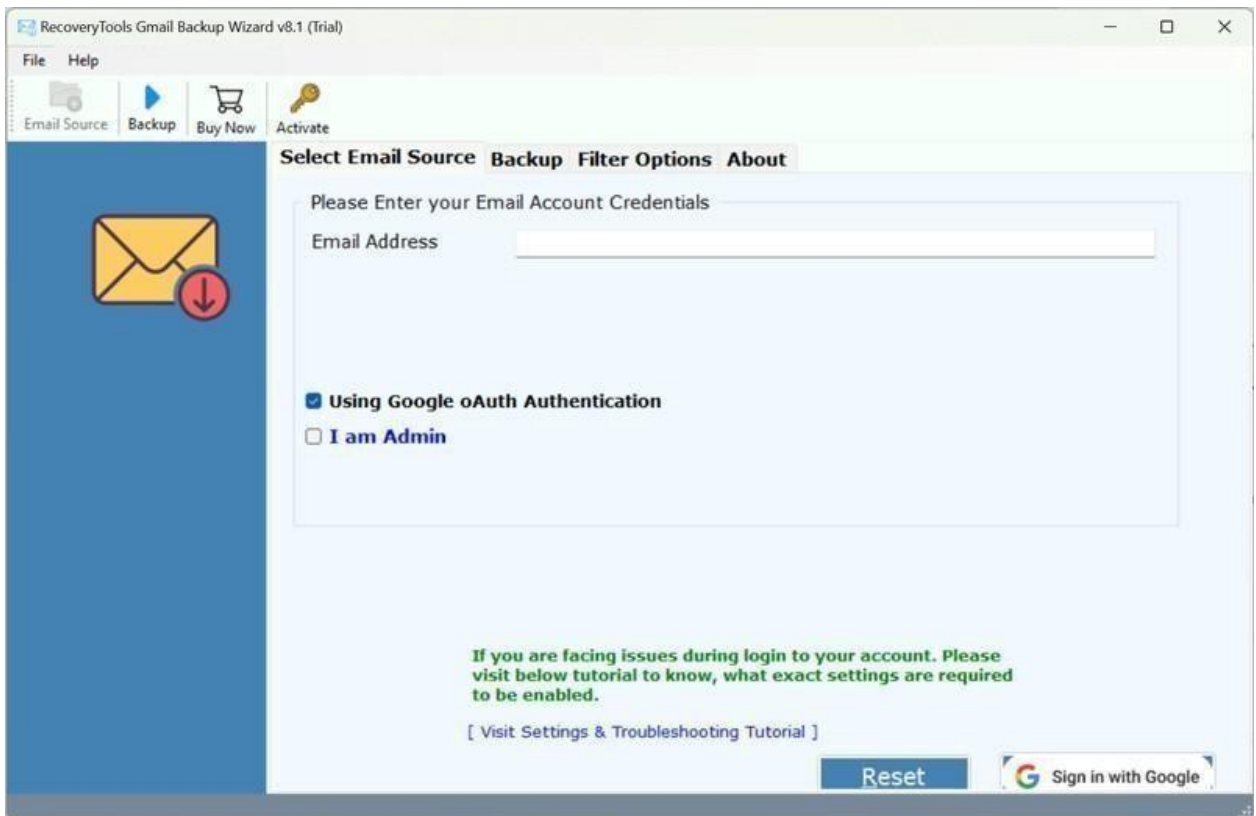

RecoveryTools Gmail to G Suite Migration Tool

Migrate Gmail to Google Workspace directly using the expert's recommended software

Are you in search of a simple yet effective solution to easily migrate Gmail emails, attachments, contacts, and other elements to Google Workspace account? We are happy to introduce you to the most effective software. Gmail to Google Workspace migration tool is the one-stop solution for all professional and personal Gmail users who want to migrate multiple Gmail account data to G Suite simultaneously. Users can migrate the bulk of Google emails effectively in one go. Download powerful software to enjoy all its powerful features and simple interface.

Visit the Official Page: [RecoveryTools Gmail to G Suite Migration Tool](#)

Step 1: Download and Install the software on your machine.

Step 2: Enter your Gmail Email Address and click on the **Sign In** with Google button.