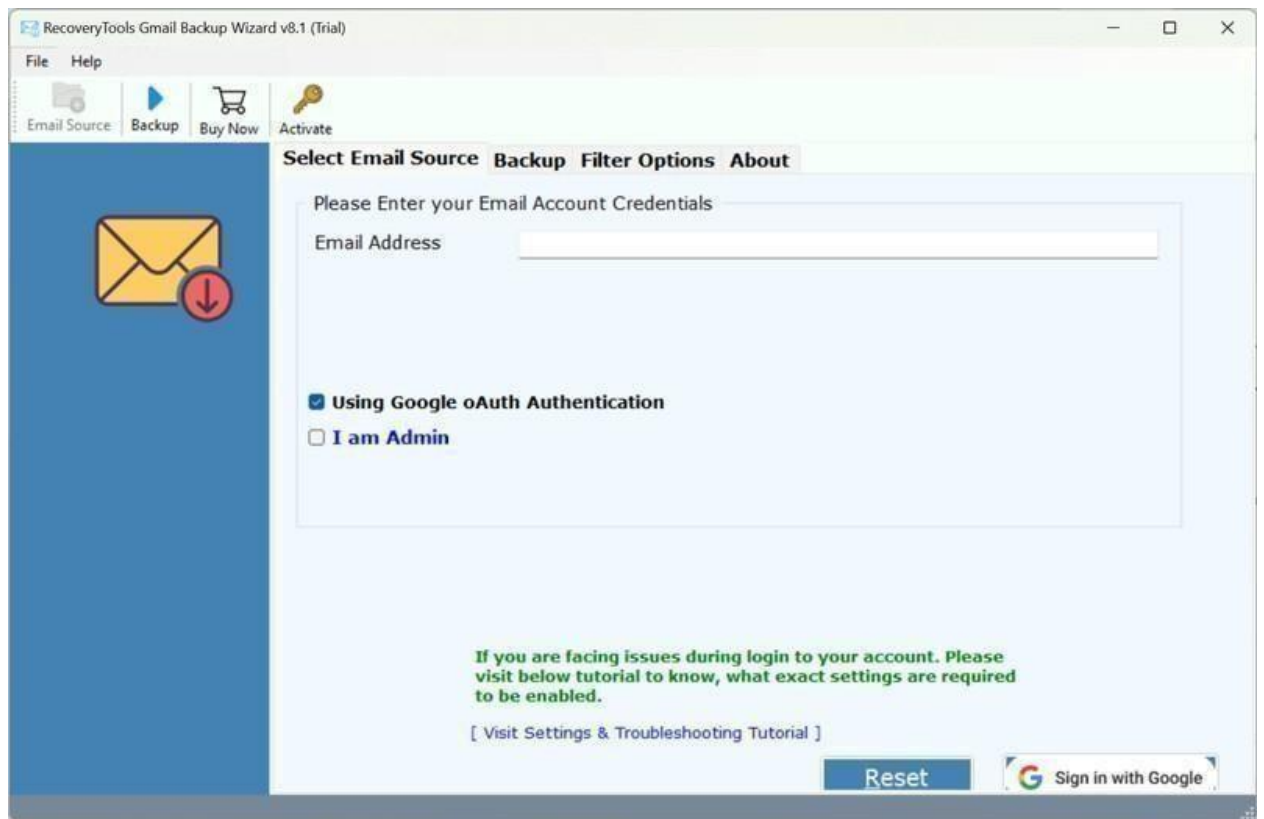

RecoveryTools Gmail to ProtonMail Migration Tool

Migrate Gmail to ProtonMail directly using the expert's recommended software

Are you in search of a simple yet effective solution to easily migrate Gmail emails, attachments, contacts, and other elements to ProtonMail account? We are happy to introduce you to the most effective software. Gmail to ProtonMail migration tool is the one-stop solution for all professional and personal Gmail users who want to migrate multiple Gmail account data to ProtonMail simultaneously. Users can migrate the bulk of Google emails effectively in one do. Download powerful software to enjoy all its powerful features and simple interface.

Visit the Official Page: [RecoveryTools Gmail to ProtonMail Migration Tool](#)

Step 1: Download and Install the software on your machine.

Step 2: Enter your Gmail Email Address and click on the **Sign In** with Google button.