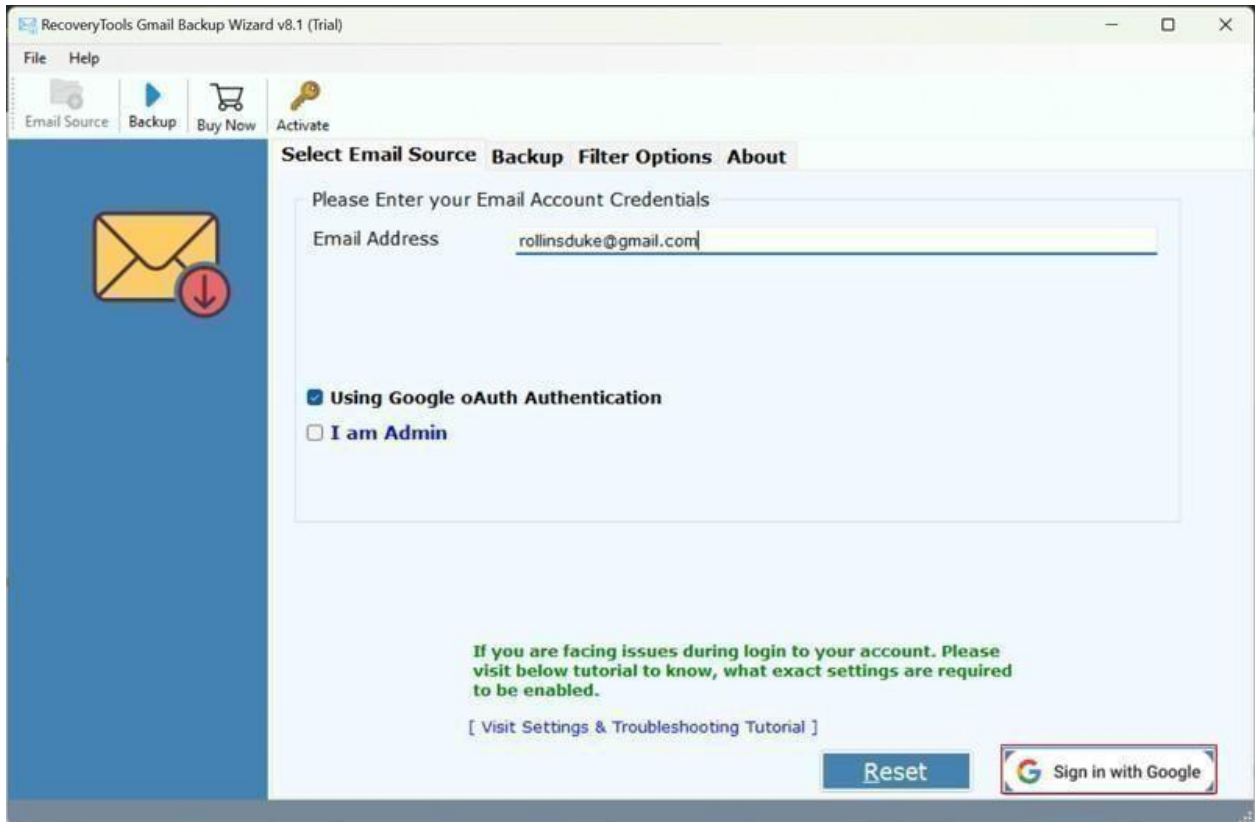

Step 3: Type your **Gmail Login Password** wisely and hit the **Next** button.