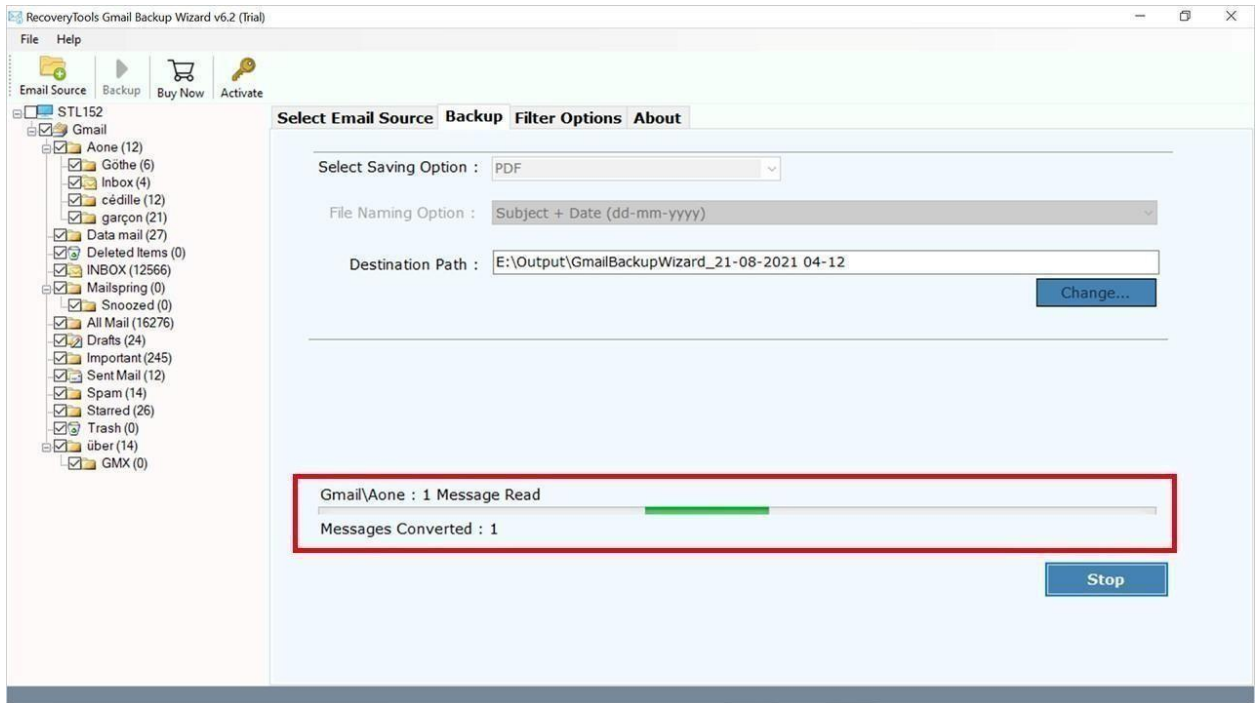

That's all you have to do migrate all Gmail emails to ProtonMail including attachments, contacts, and calendars instantly without making an effort. Navigate to the chosen destination path to see your backed up Gmail emails.

Conclusion

The software provides a straightforward process for an easy and effective Gmail to ProtonMail conversion. Users need to follow a few simple and quick steps to get the desired backup. The powerful tool keeps the user's data 100% safe and maintains the original folder hierarchy. It is trusted by professionals who use it to make their Gmail data accessible across various platforms even without having internet connection.