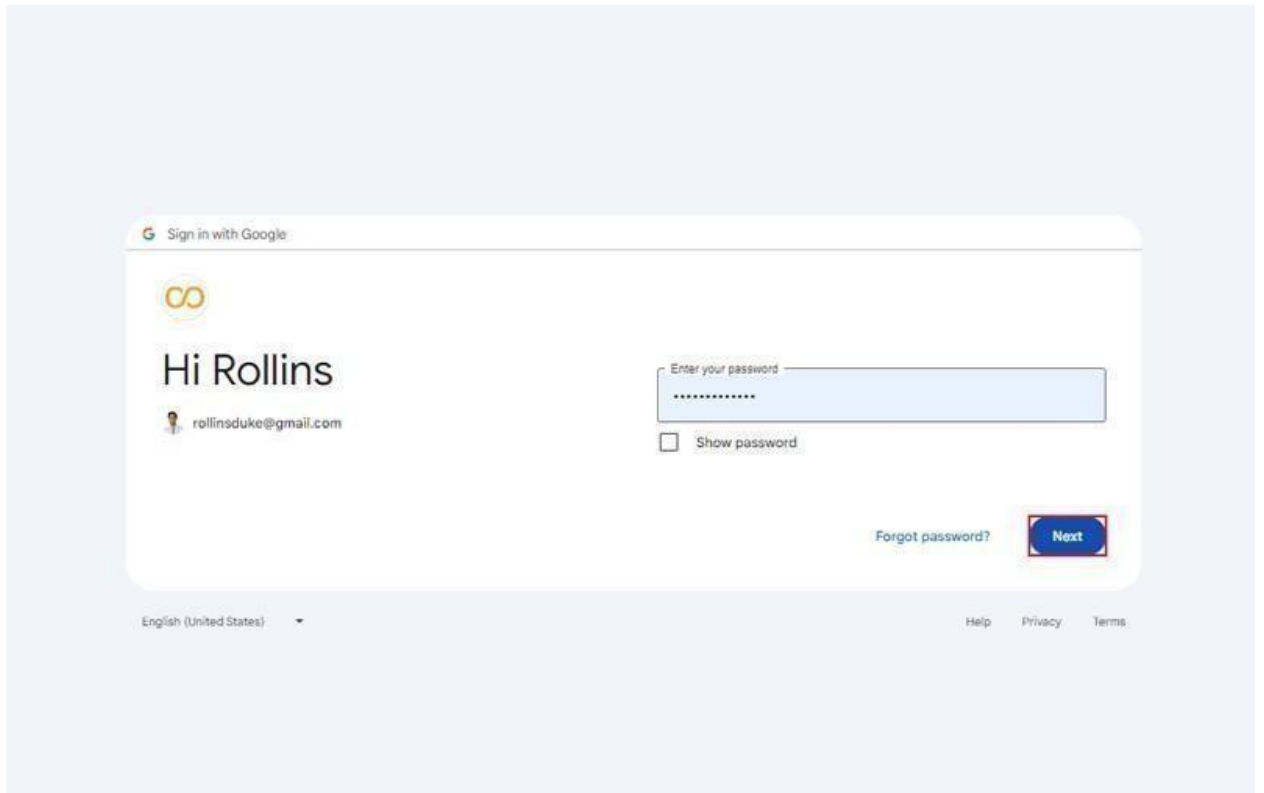

Step 4: Click on **Select All** to grant necessary permissions and tap on Continue.