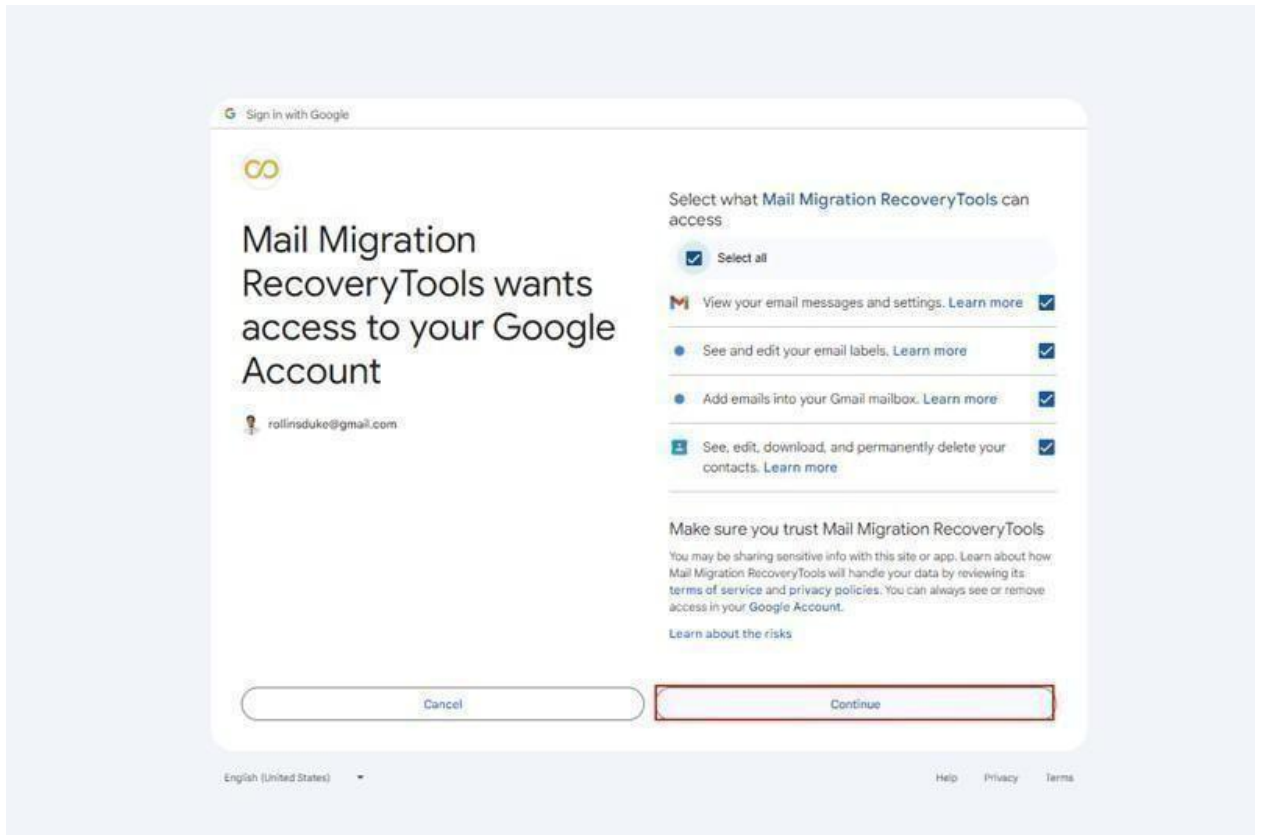

Step 5: Choose the **Desired Folders and Subfolders** from the **Preview** to export only important Gmail data.