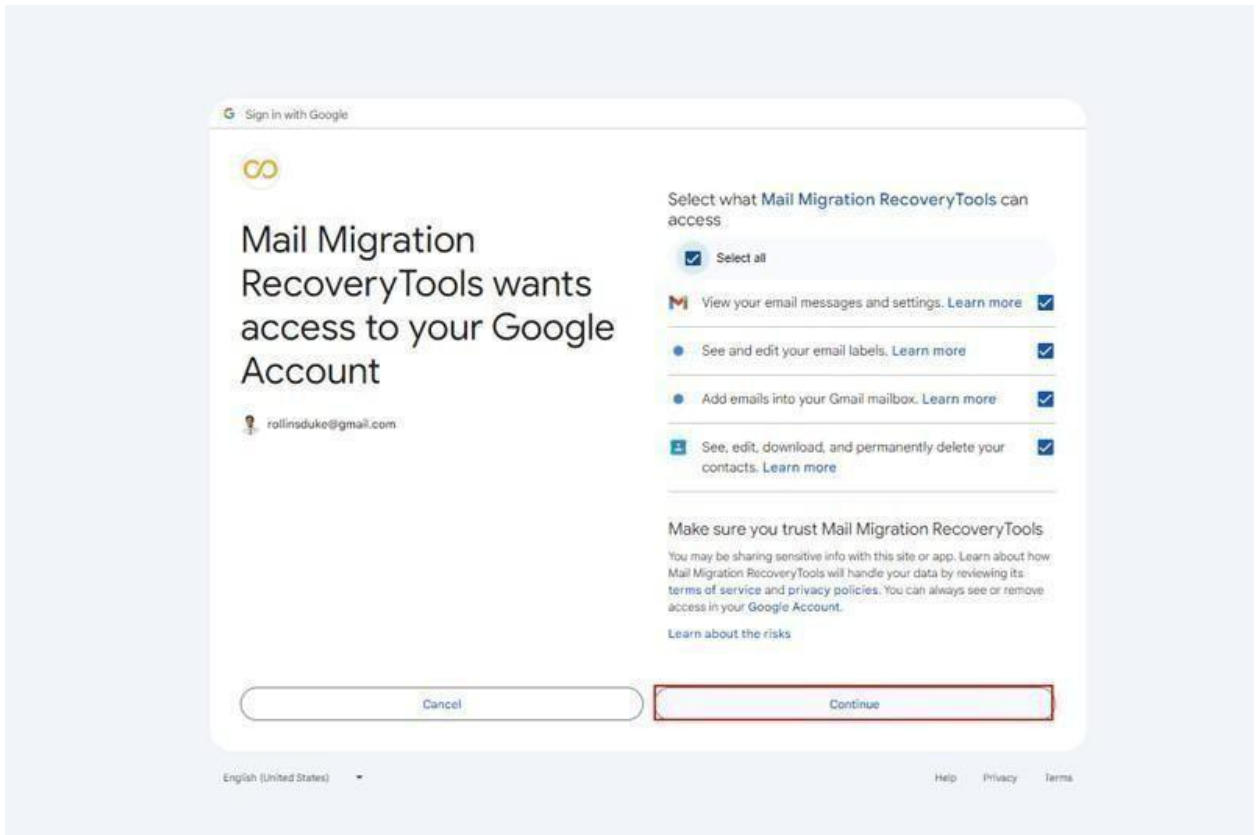

Step 5: Choose the **Desired Folders and Subfolders** from the **Preview** to export only important Gmail data.