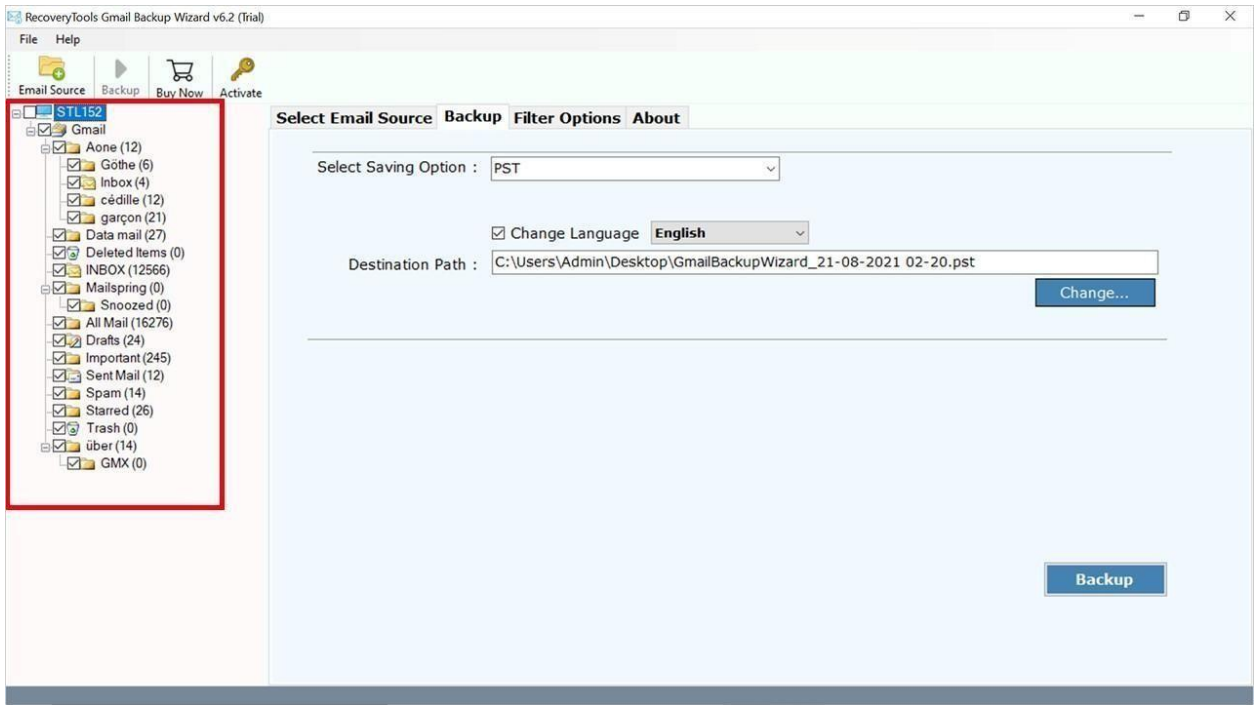

Step 6: Select any option like IMAP from the Saving Options.

Step 7: Use Filter options such as Date range, From, To, etc to sort and categorize data based on your need.

Step 8: Select a File Naming Option and choose a Destination Path.