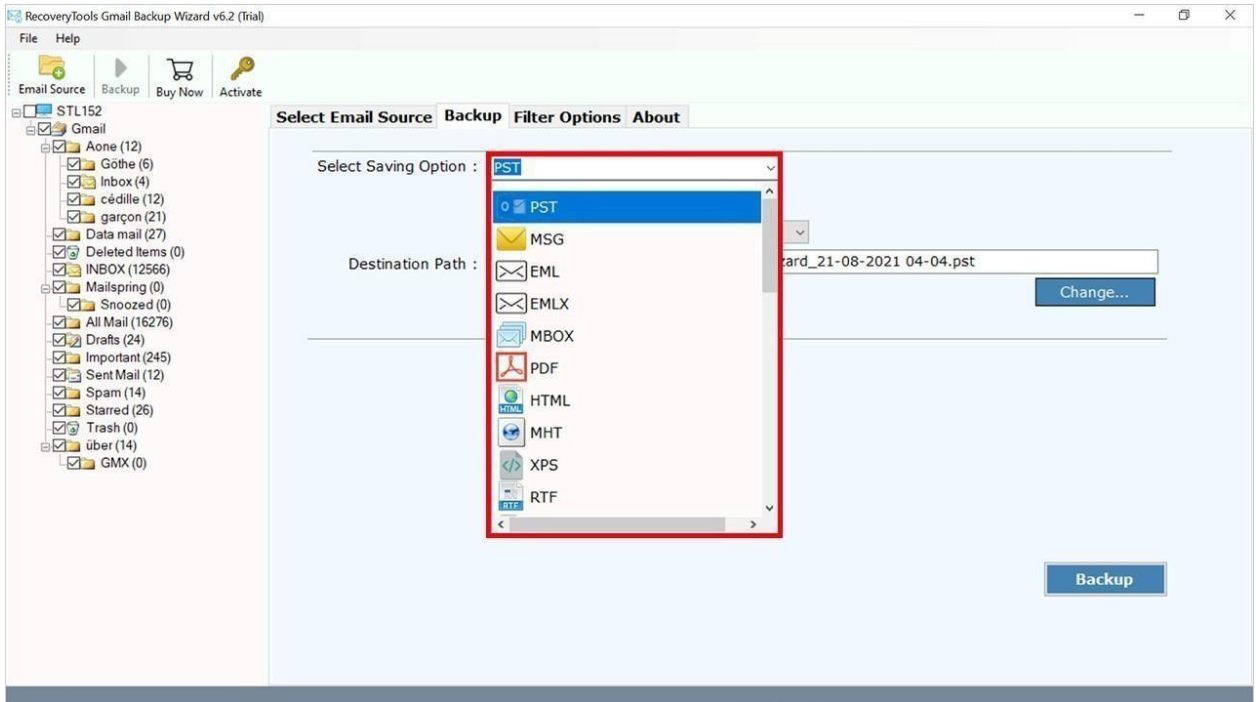

Step 6: Select any option like IMAP from the Saving Options.

Step 7: Use Filter options such as Date range, From, To, etc to sort and categorize data based on your need.

Step 8: Select a File Naming Option and choose a Destination Path.