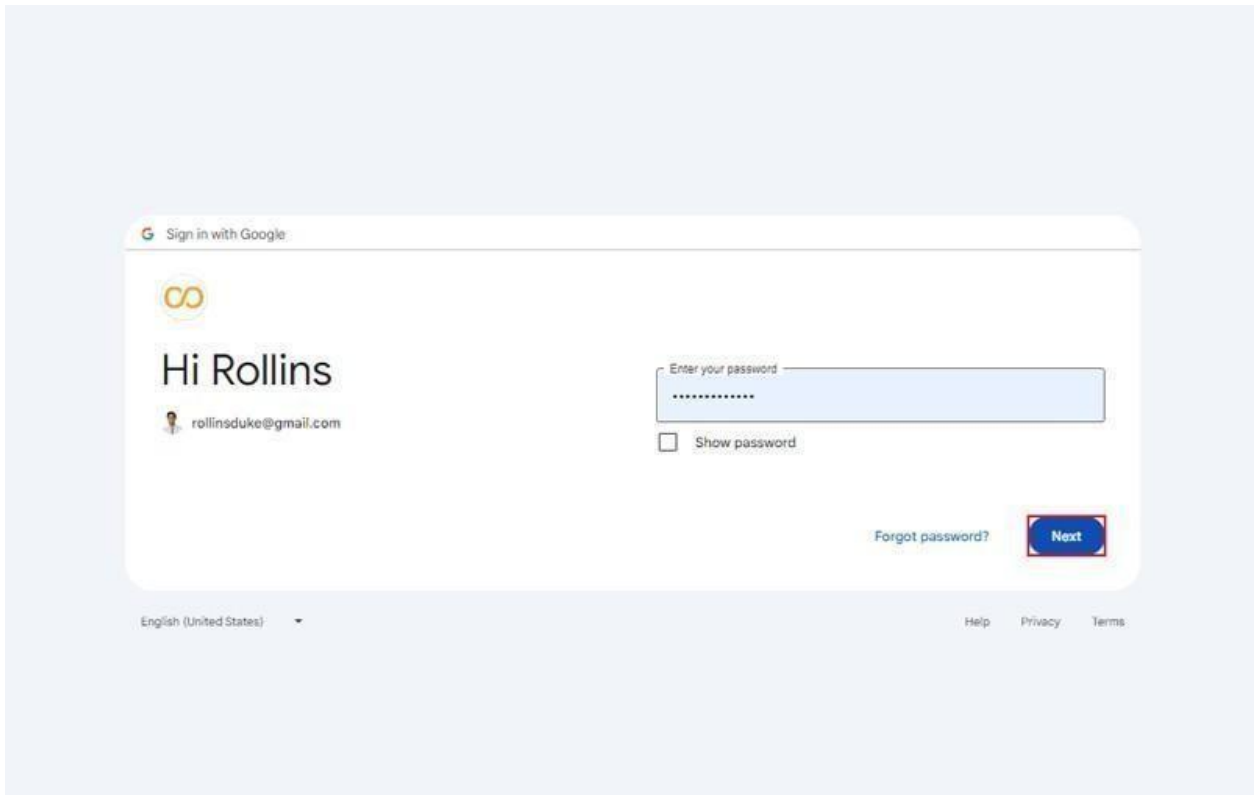

Step 4: Click on **Select All** to grant necessary permissions and tap on Continue.