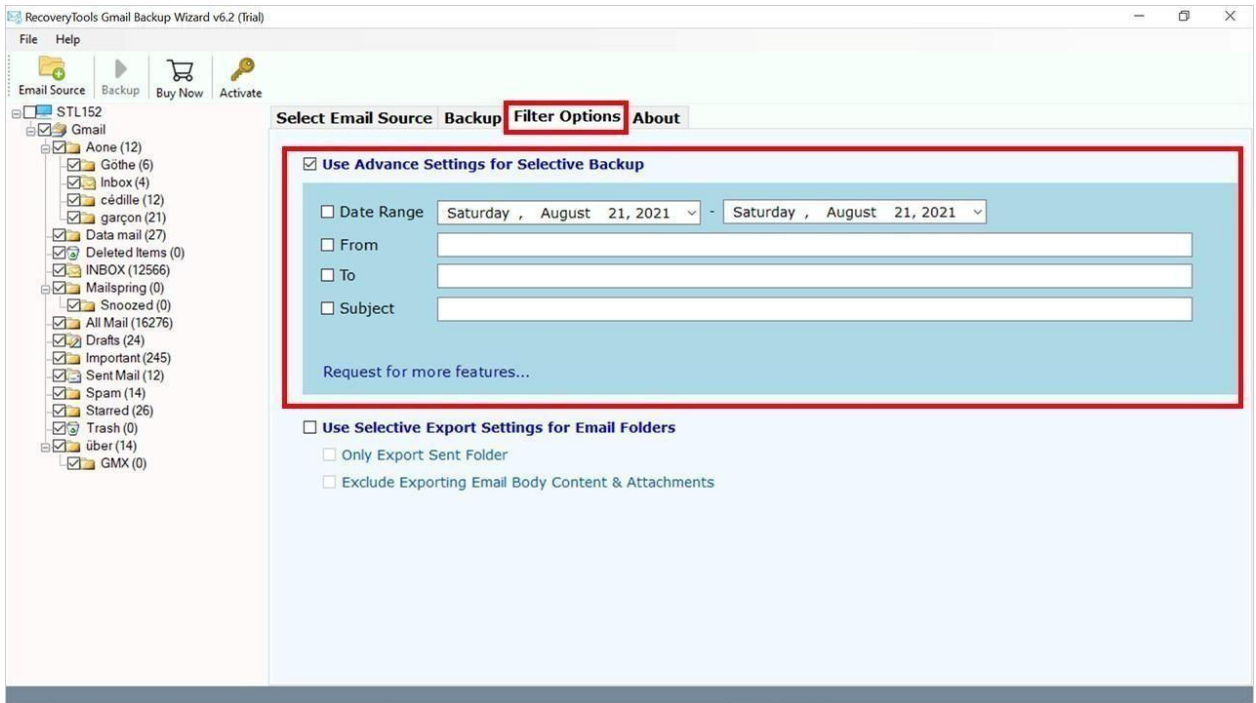

Step 3: Type your **Gmail Login Password** wisely and hit the **Next** button.

Step 4: Click on **Select All** to grant necessary permissions and tap on Continue.

Step 5: Choose the **Desired Folders and Subfolders** from the **Preview** to export only important Gmail data.

Step 6: Select any option like IMAP from the Saving Options.

Step 7: Use Filter options such as Date range, From, To, etc to sort and categorize data based on your need.

Step 8: Select a File Naming Option and choose a Destination Path.