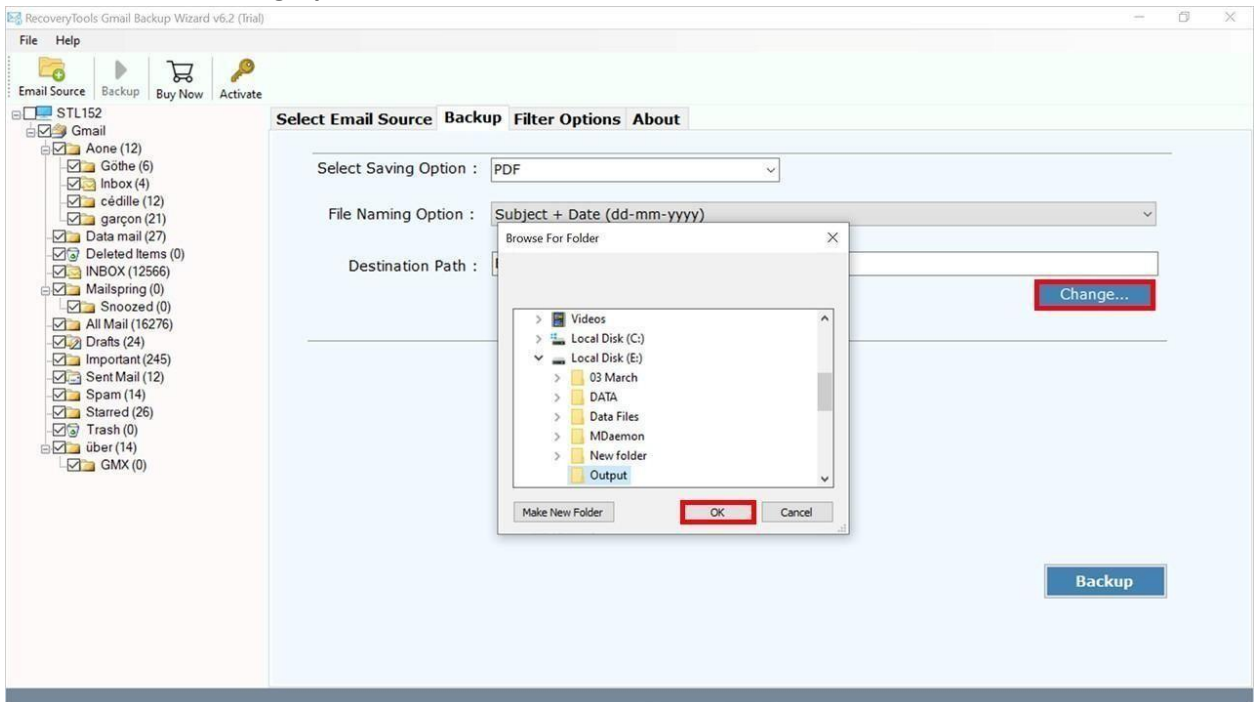

Step 6: Select any option like IMAP from the Saving Options.

Step 7: Use Filter options such as Date range, From, To, etc to sort and categorize data based on your need.

Step 8: Select a File Naming Option and choose a Destination Path.