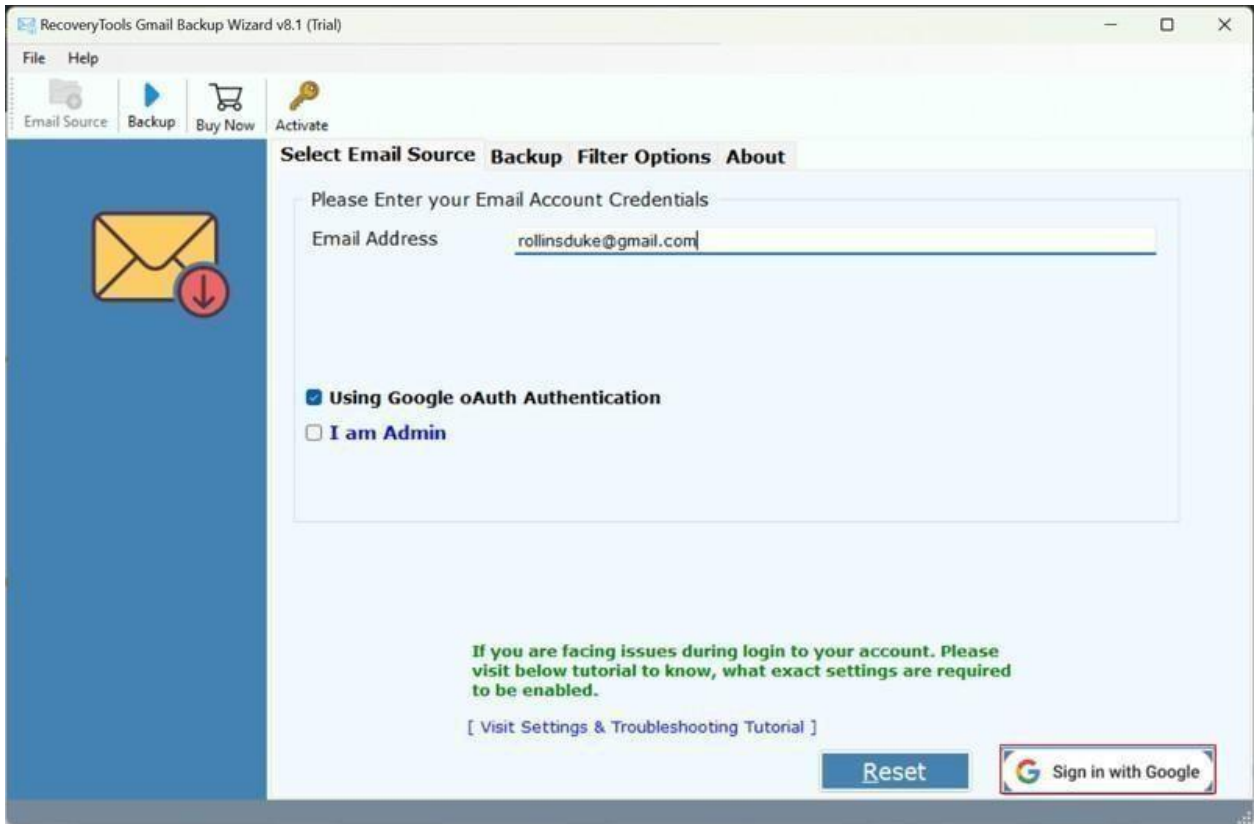

Step 3: Type your **Gmail Login Password** wisely and hit the **Next** button.