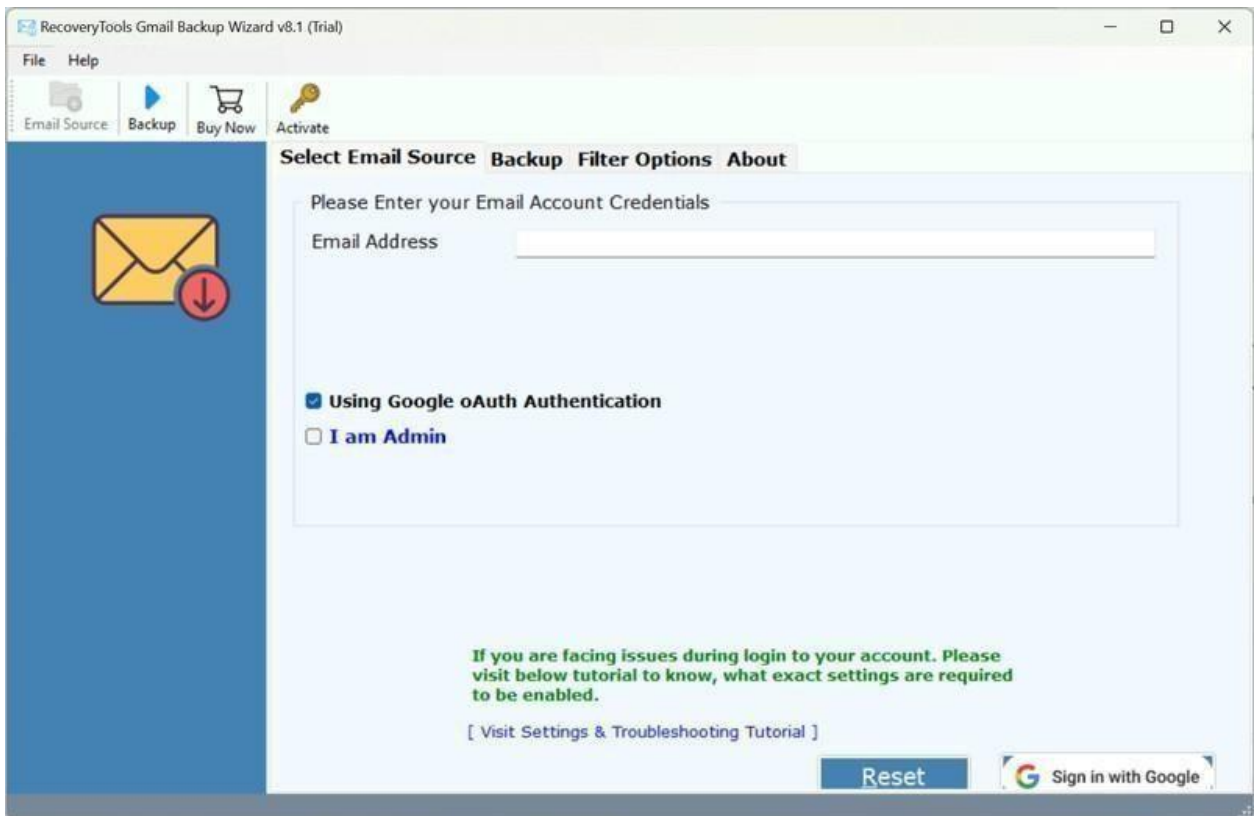

RecoveryTools Gmail to Zoho Mail Migration Tool

Migrate Gmail to Zoho Mail directly using the expert's recommended software

Are you in search of a simple yet effective solution to easily migrate Gmail emails, attachments, contacts, and other elements to Zoho Mail account? We are happy to introduce you to the most effective software. Gmail to Zoho Mail migration tool is the one-stop solution for all professional and personal Gmail users who want to migrate multiple Gmail account data to Zoho Mail simultaneously. Users can migrate the bulk of Google emails effectively in one go. Download powerful software to enjoy all its powerful features and simple interface.

Visit the Official Page: [RecoveryTools Gmail to Zoho Mail Migration](#)

Step 1: Download and Install the software on your machine.

Step 2: Enter your Gmail Email Address and click on the **Sign In** with Google button.