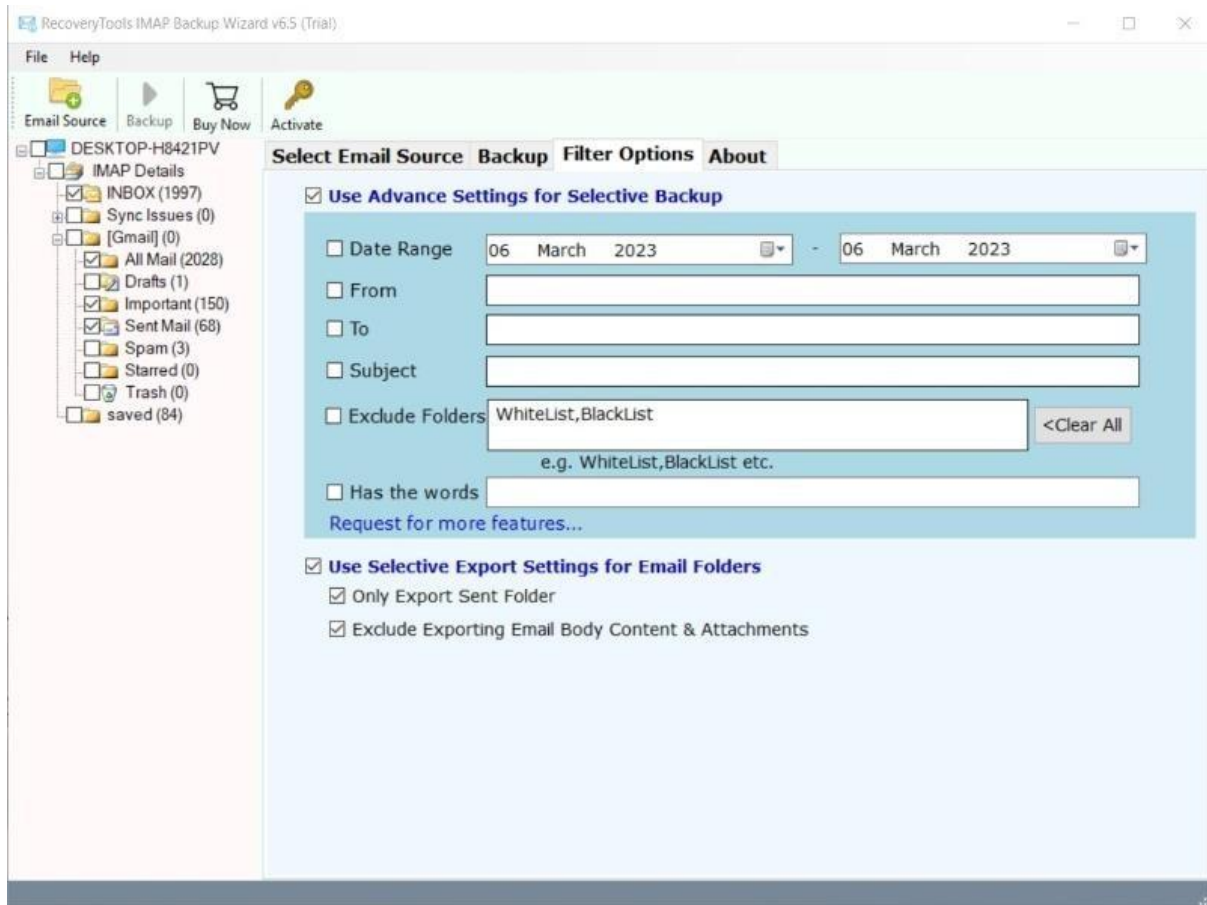

Step 4: Apply advance filters to make the IMAP emails backup in O365 specific.

Step 5: Initiate the process to import IMAP mailbox.