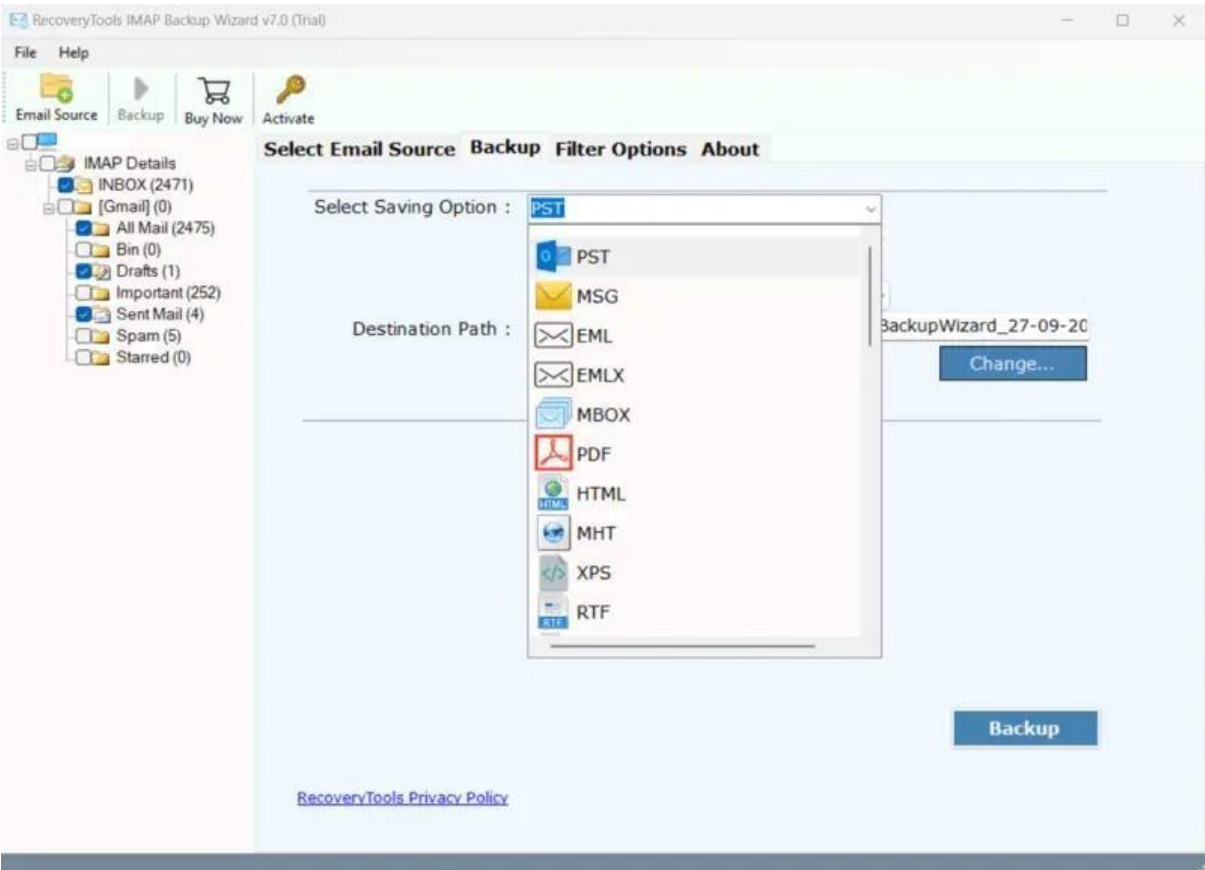

Step 3: Choose the **file-saving option** to migrate IMAP to Office 365.