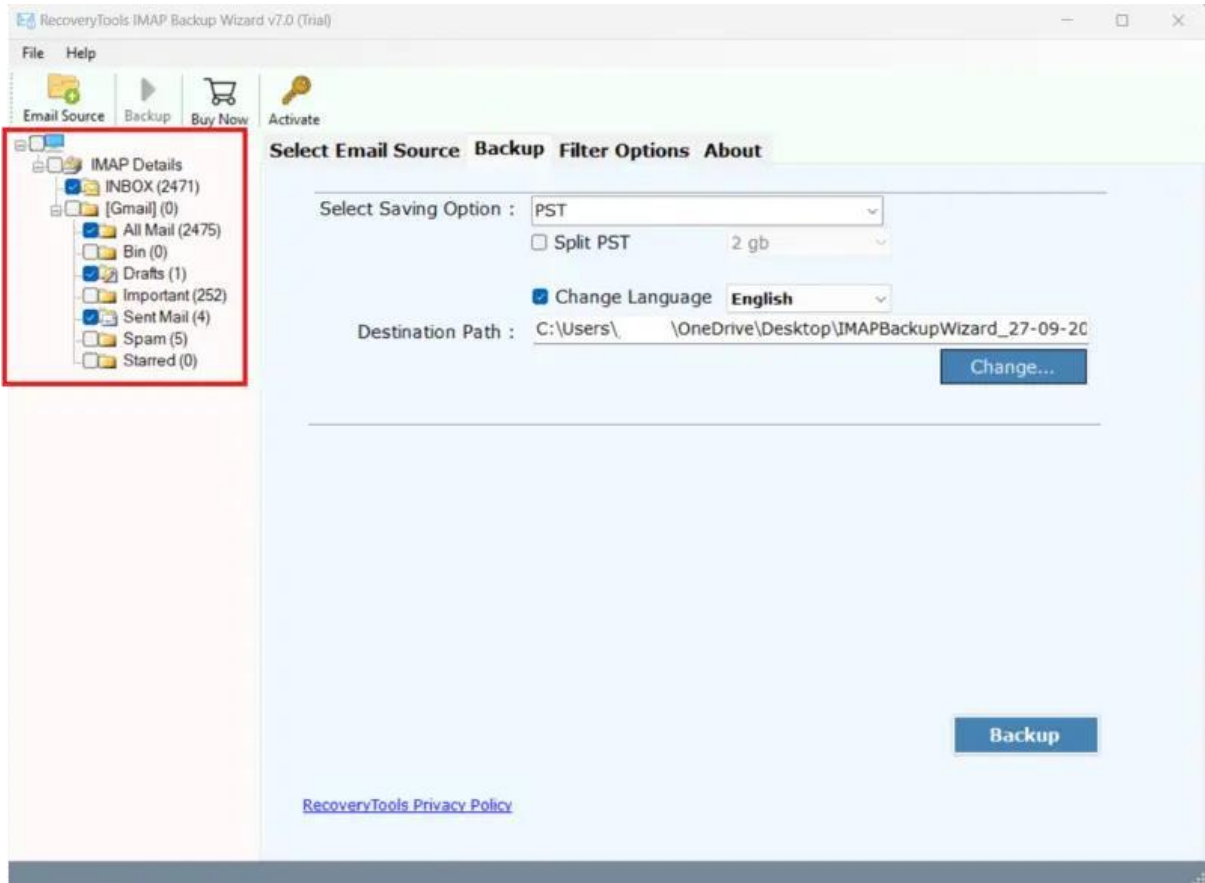

Step 3: Choose the **file-saving option** to migrate IMAP to Office 365.