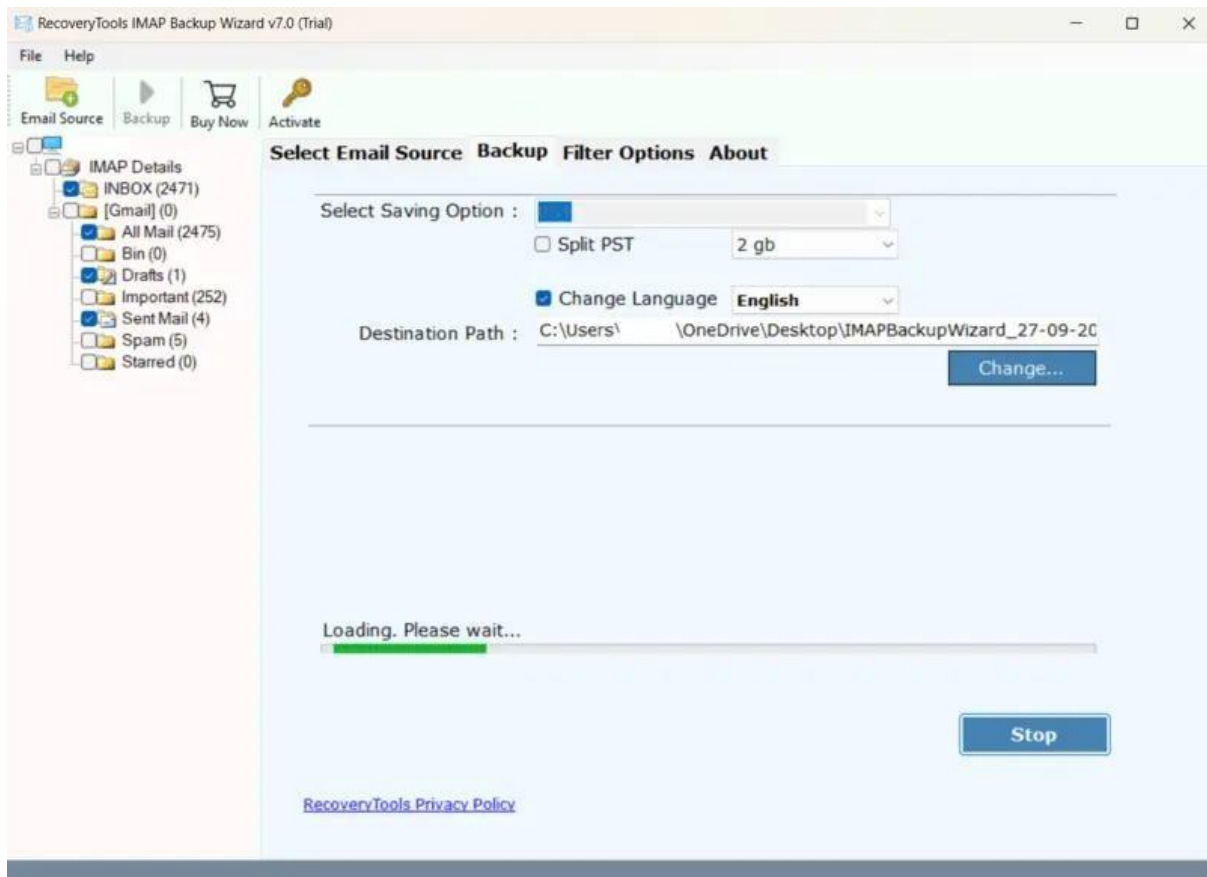

By following the above-mentioned quick and easy steps you can efficiently take the IMAP to Office 365 migration into desired file formats. The best thing about this IMAP to Office 365 migration tool is that it makes bulk downloading swift via advanced options such as Batch mode and proxy. Therefore, once the IMAP file download is completed, the user receives a SavingLog.txt file which shares the summary of the process such as Date, Time, Status, Number of Items, and so on.

Conclusion

Hence, it is one of the robust IMAP to Office 365 migration tool that is 100% safe and secure to use. Most importantly, it has a tech-friendly user interface and features that attract expert's beginners, and all types of users seeking IMAP to Microsoft 365 tool. Moreover, the tool also offers a trial version so that new users can explore its features and decide wisely to invest in the paid version.