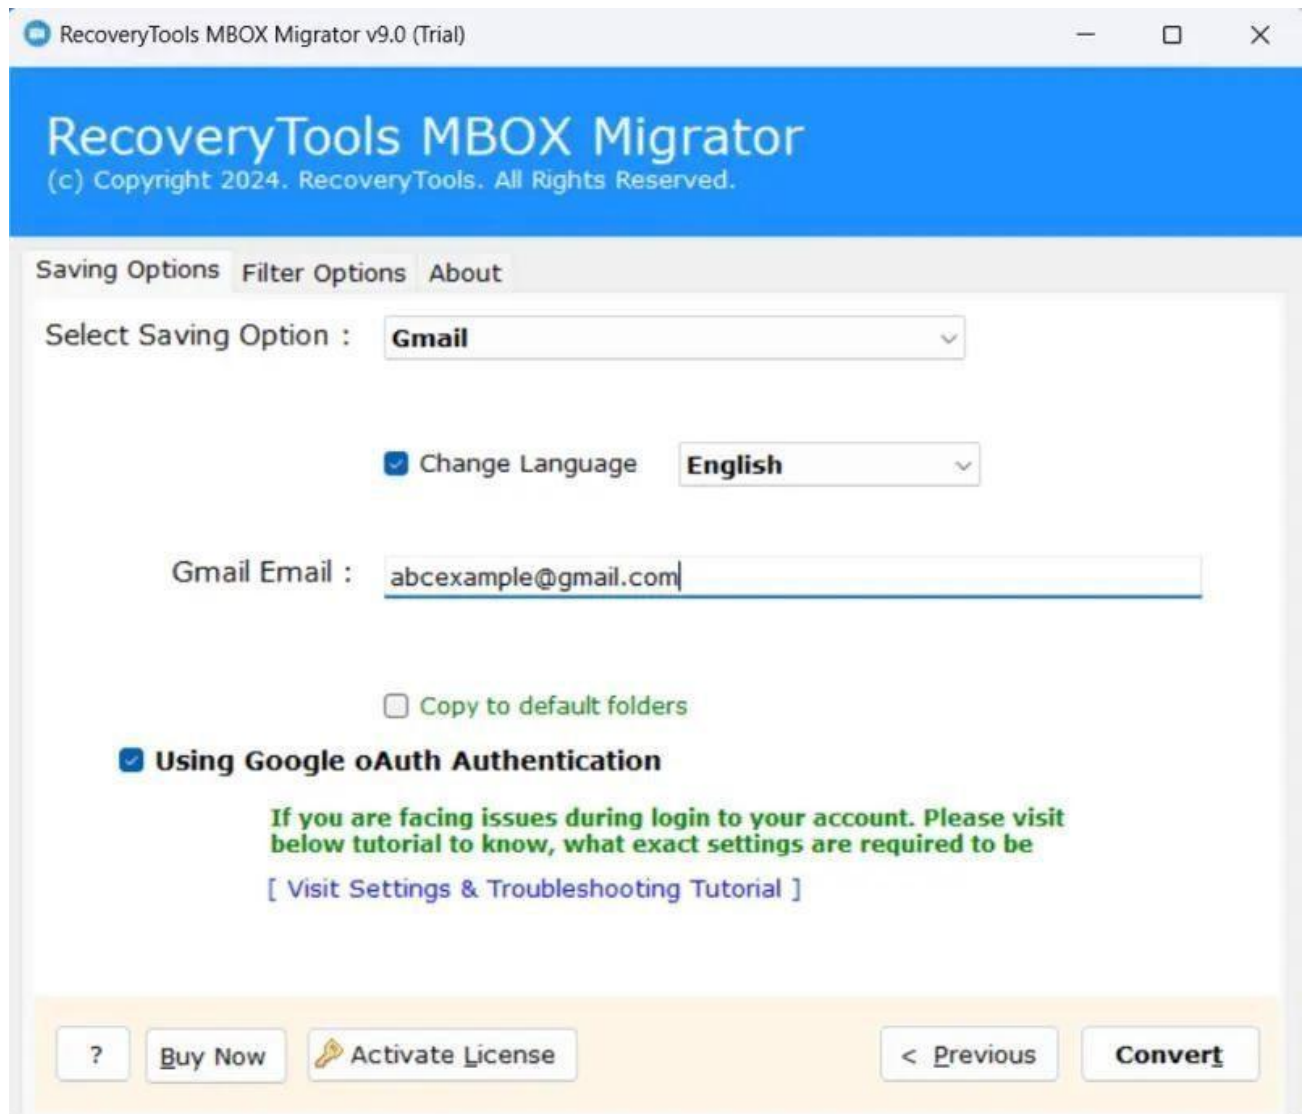

With these quick and easy steps, you will be able to migrate multiple MBOX files to Google Workspace including Emails, attachments, calendars, contacts, tasks and more. Once converted you can open your converted files from the saved location.

Conclusion

The software has been specially designed keeping all the technical and security aspects in mind. The tool is completely safe to use and facilitates the import MBOX to Google Workspace smoothly and efficiently. In the end, the tool will also provide a detailed log report for users to analyze and monitor if all the selected data has been successfully migrated.