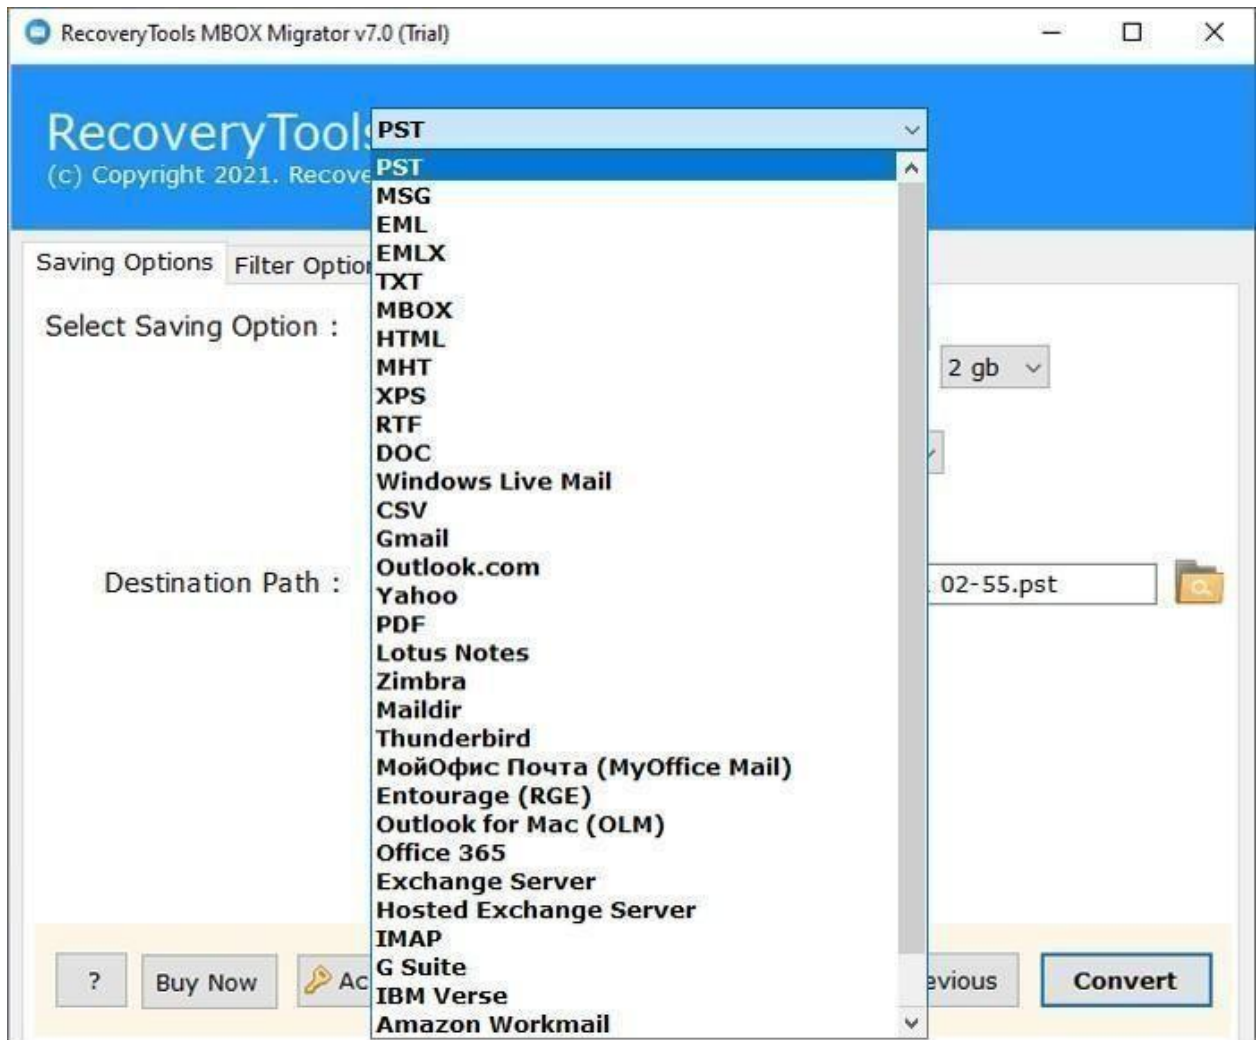

Step 4: Enter the email address of your Google Workspace account click on the **“Convert”** button and make sure the **“Google OAuth Authentication”** option is enabled.