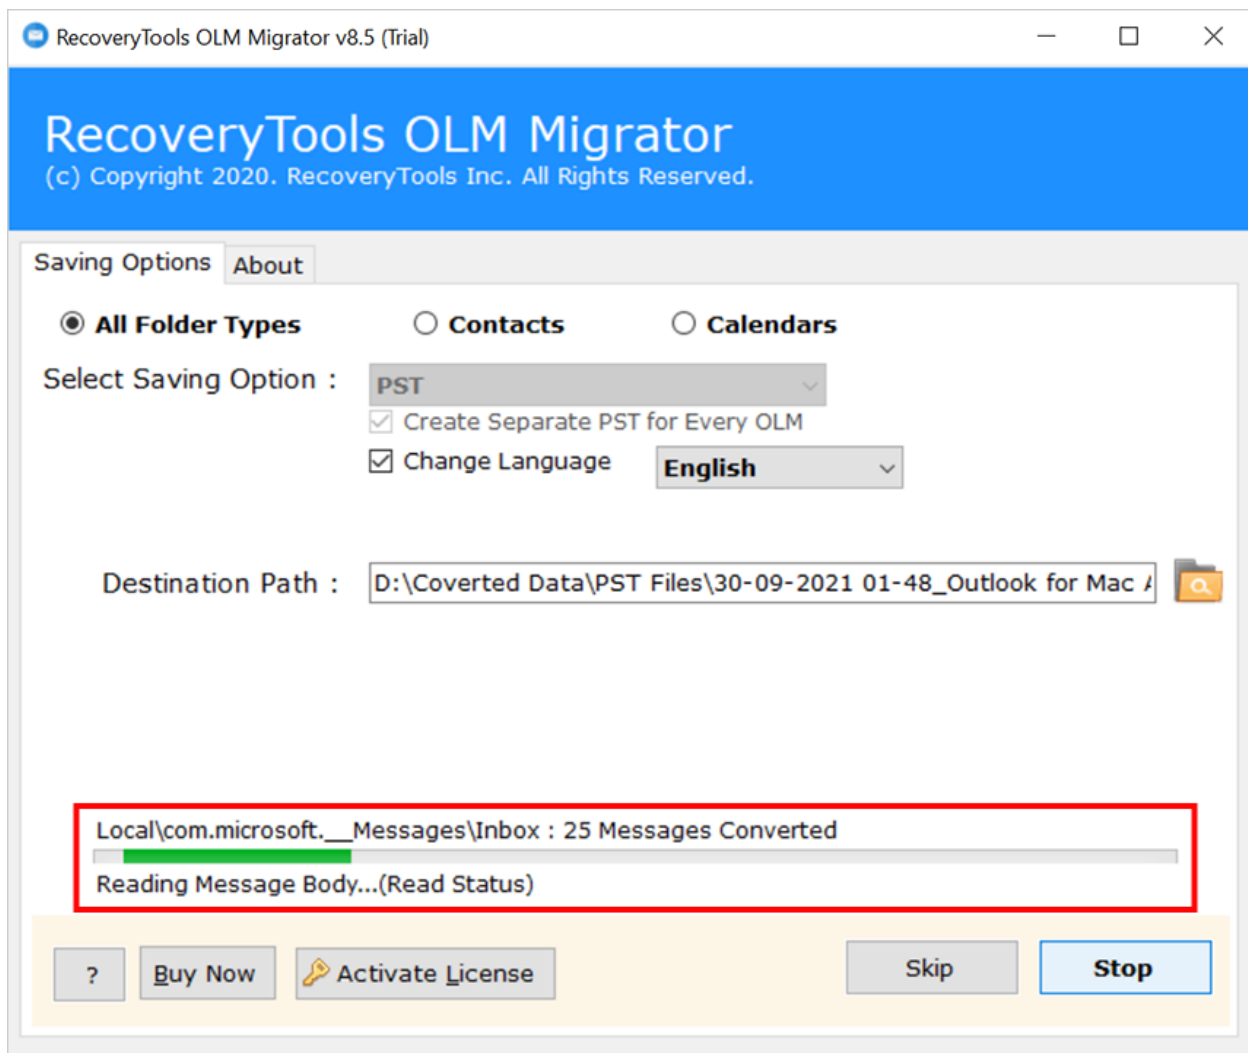

Users can easily and quickly migrate their OLM email data along with the attachments to their desired saving format. The tool also offers multiple file naming options so it's convenient for users to organize email data. It also provides multiple language options for users across different nationalities. Download the tool to migrate the OLM email data efficiently.

Conclusion

The OLM Migrator is the top-rated software for migrating large volumes of OLM email data to another platform effortlessly. The tool is completely safe and secured and prioritizes user's privacy the most by facilitating the migration process locally. The tool guarantees to preserve the email components and folder hierarchy as original and also provides a detailed log report in the end for user to monitor their converted OLM files.