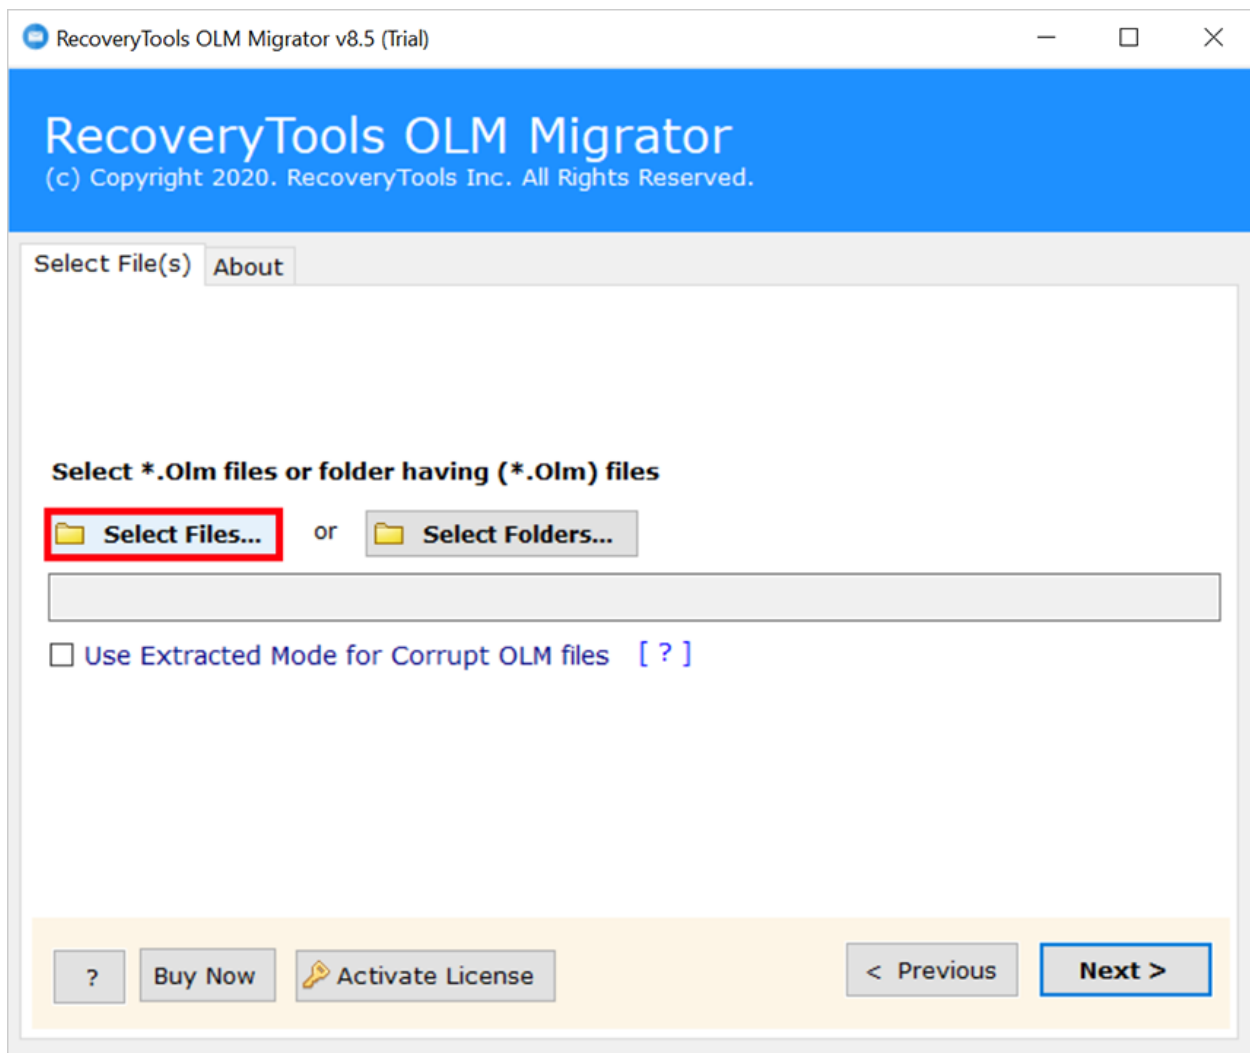

Step 3: Select the **desired saving format** to convert.