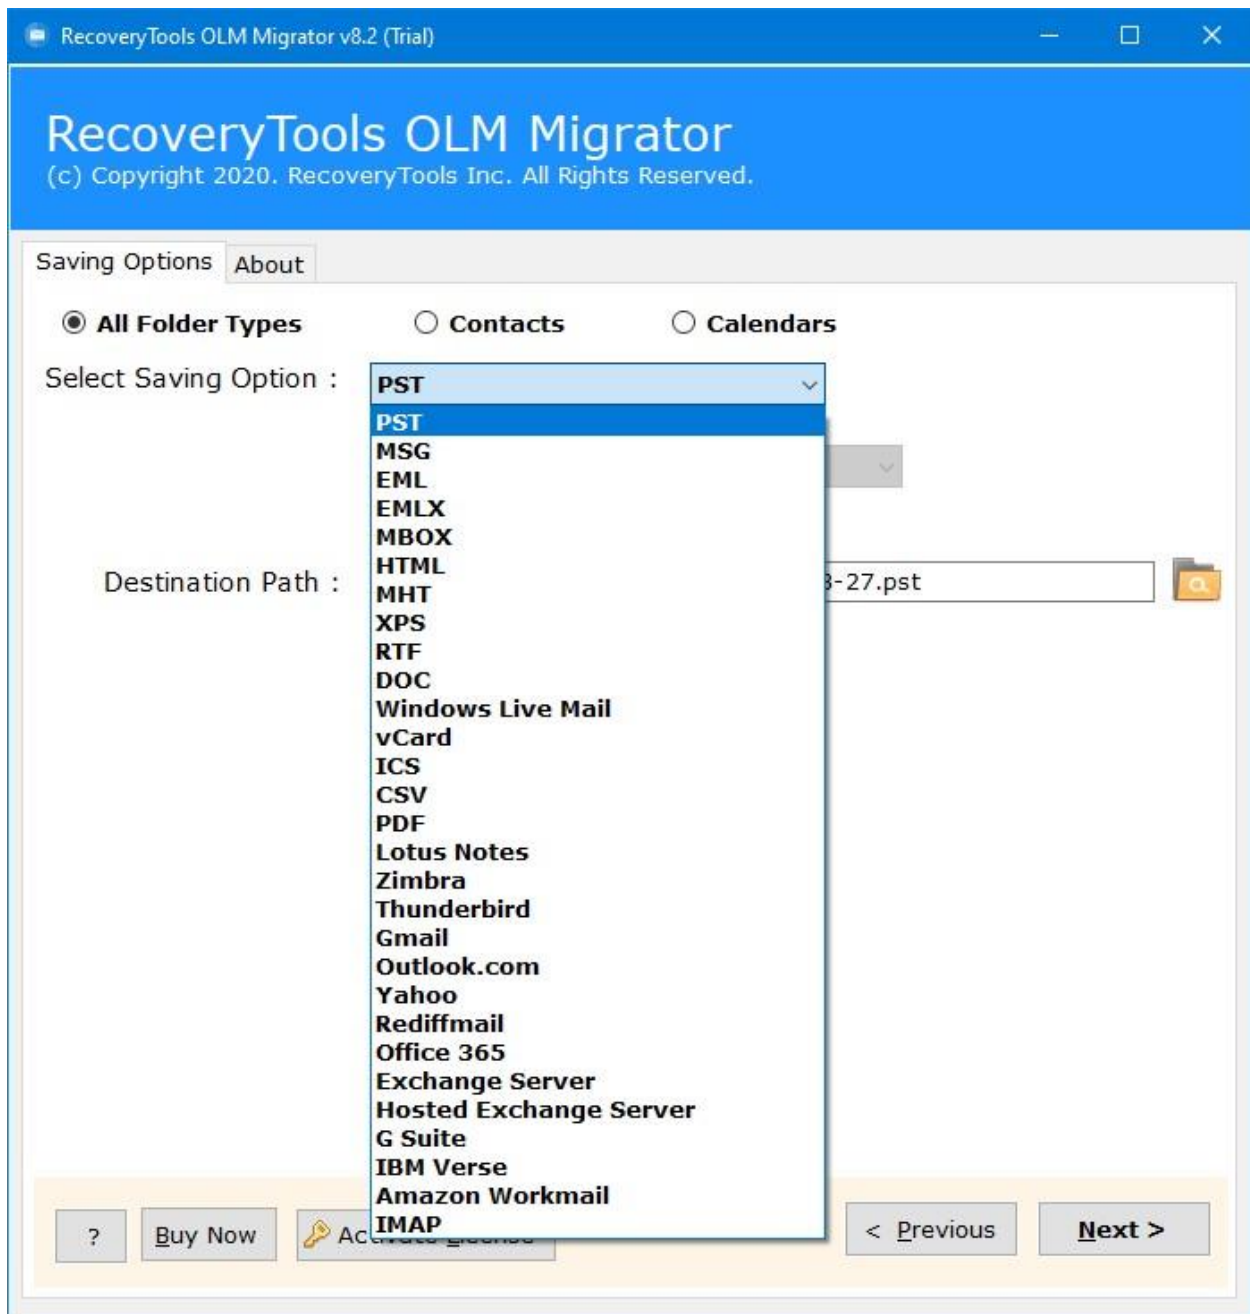

Visit the official page: [RecoveryTools OLM Migrator](#)

Step 1: Download and **run** the software on your P.C.

Step 2: Click **Select Files** or **Select Folders** to the panel.

Step 3: Select the **desired saving format** to convert.