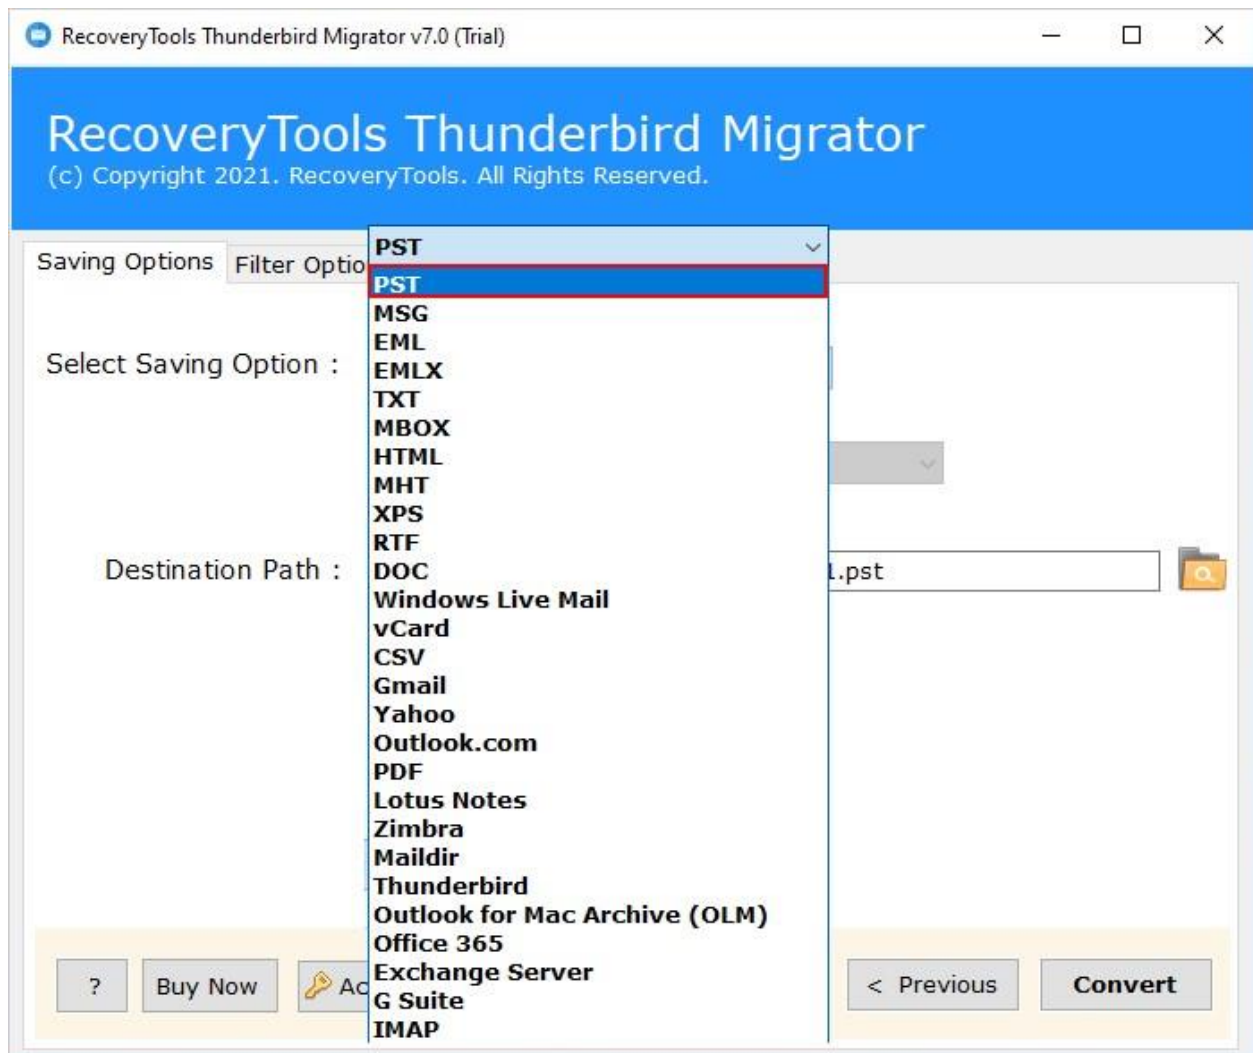

Step 5: Browse the **location** and click the **Convert** button to migrate Thunderbird emails.