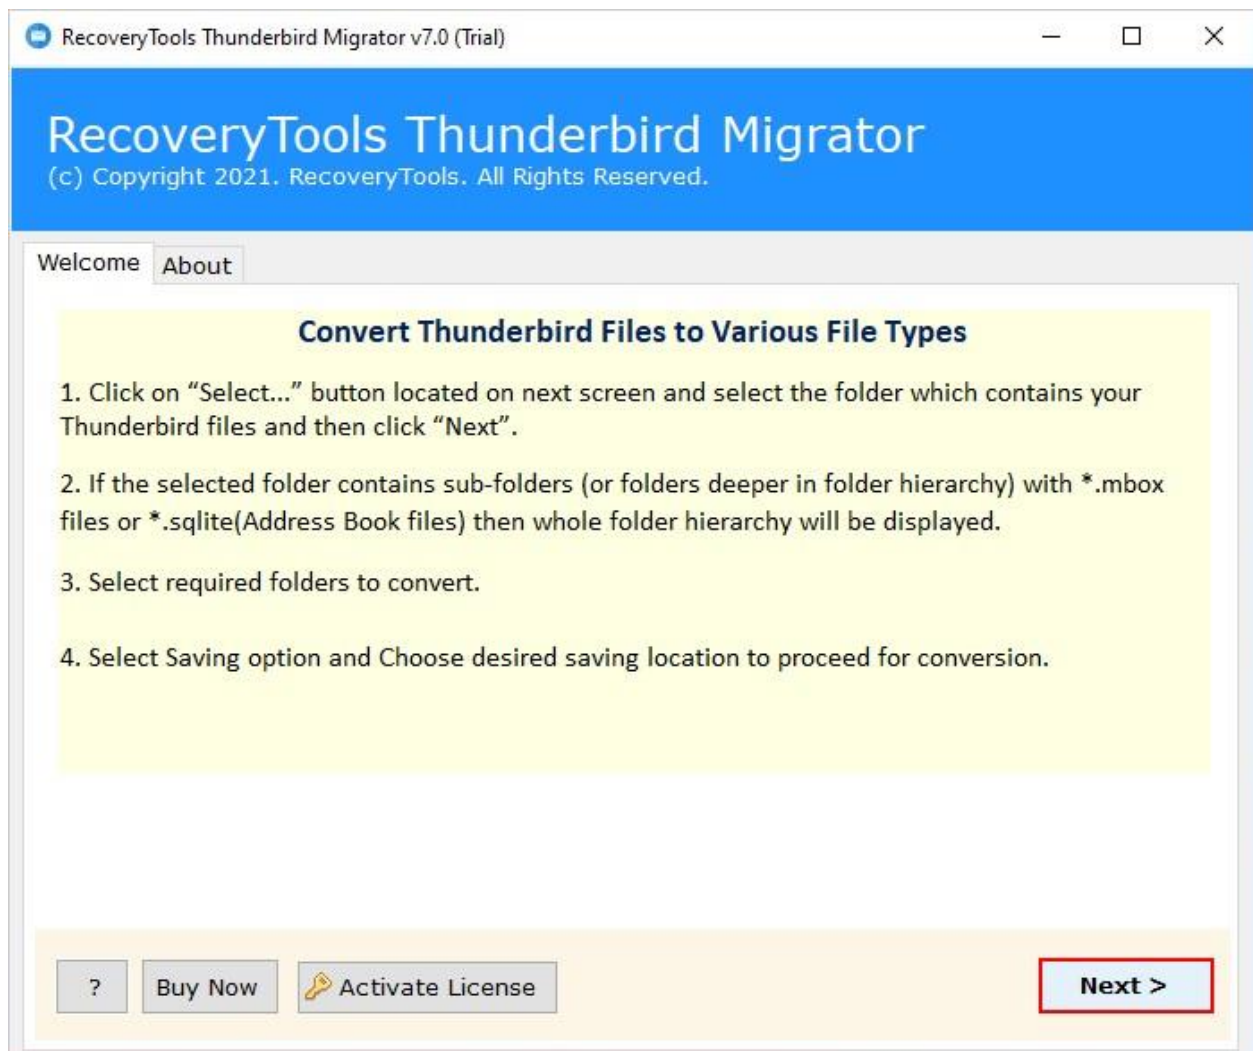

RecoveryTools Thunderbird Migrator Wizard

Migrate Thunderbird Emails with the best rated Migrator Tool by Experts

Often people look for easy solutions to migrate Thunderbird emails to their desired saving format. Well, we've got the best rated professional Thunderbird migrator tool which is capable of migrating multiple Thunderbird emails in bulk to 25+ saving options. The saving types include file formats like PST, EML, MSG, MBOX, PDF, etc. and email clients like Gmail, Yahoo Mail, Outlook.com and more. The expert migrator tool offers both batch and selection migration as per user's demand. Moreover, the tool also offers to separately extract Thunderbird Calendars and Events and users can also migrate Thunderbird address book contacts with all details. Download it to experience all the advanced features of the software.

Visit the official page: [RecoveryTools Thunderbird Migrator](#)

Step 1: Download and **run** the software on your P.C.