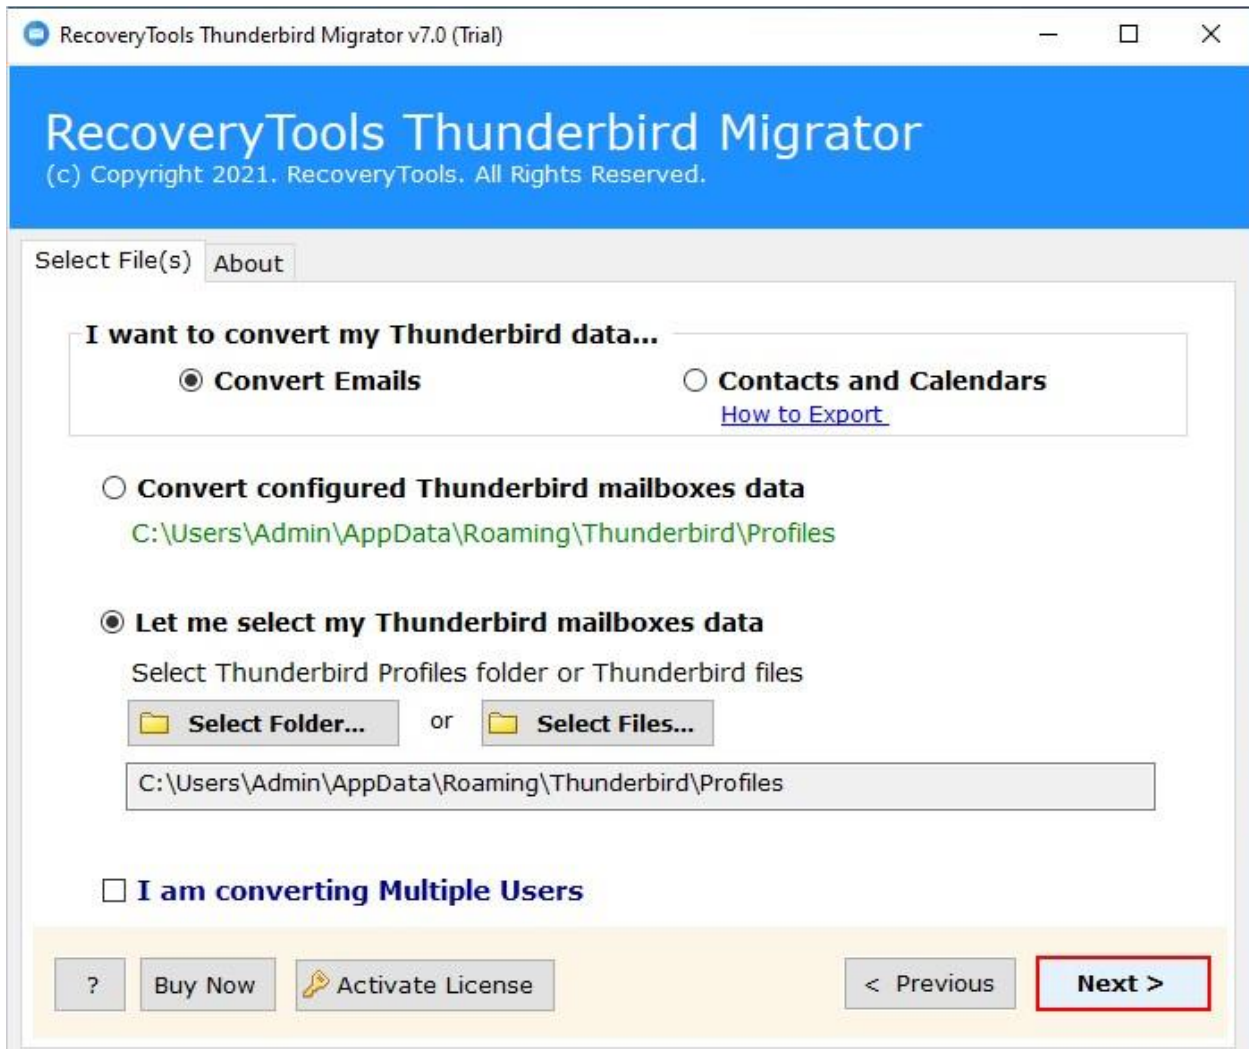

Step 2: Add Thunderbird files or folders.

Steps 3: Check and Uncheck the required mailbox folders.