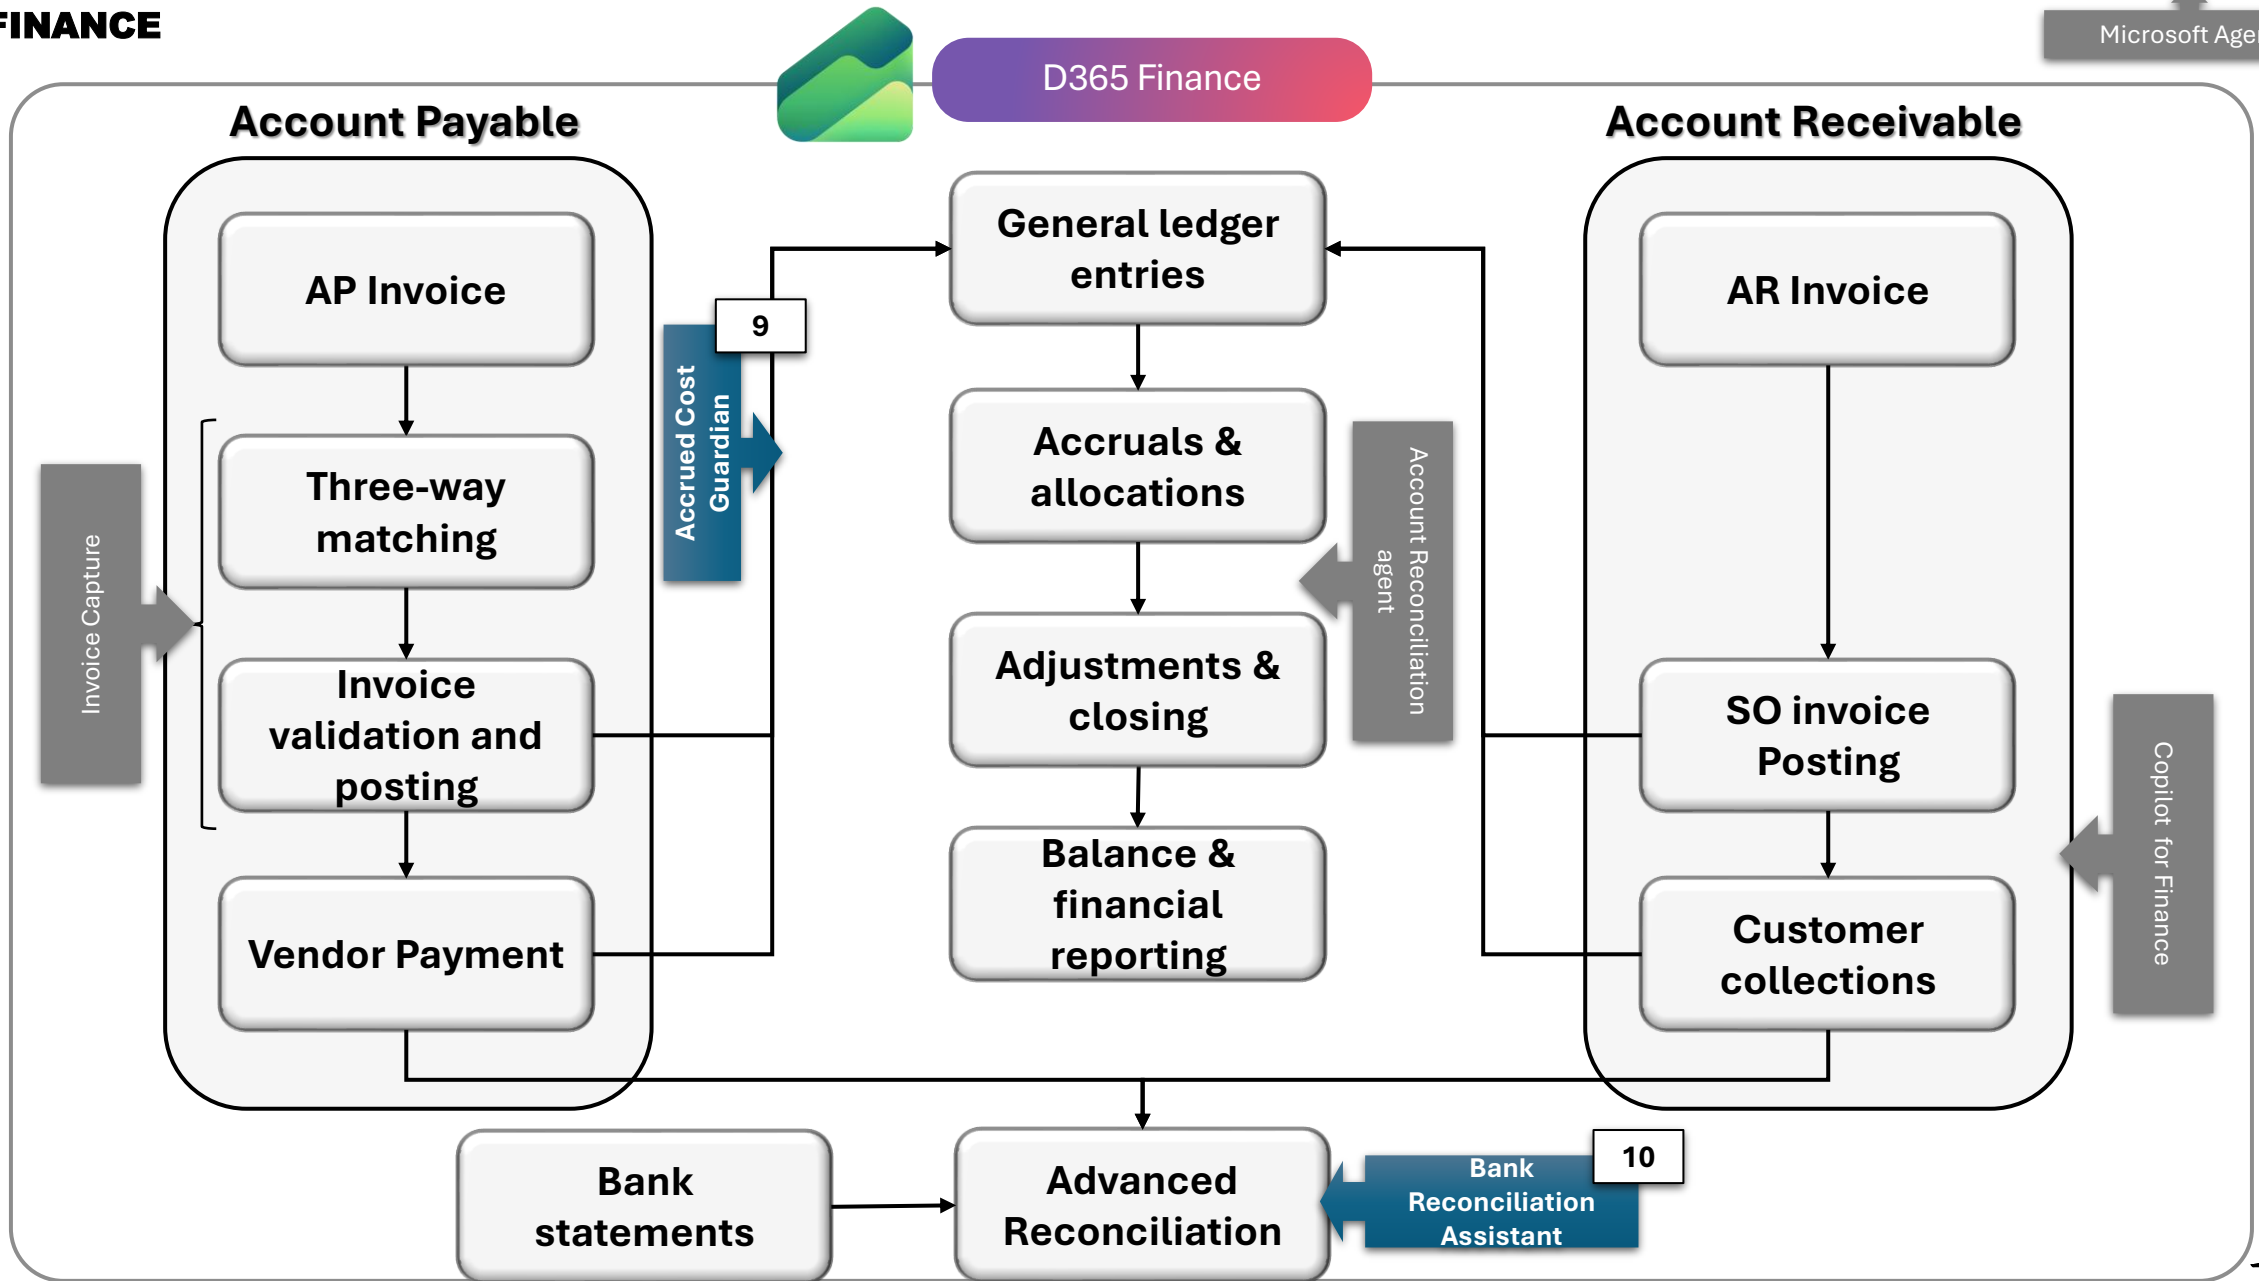

AGENTS MAP: MICROSOFT + REPLY

FINANCE