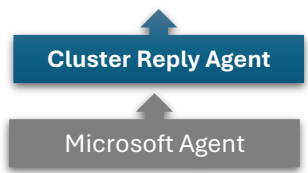

AGENTS MAP: MICROSOFT + REPLY

FINANCE