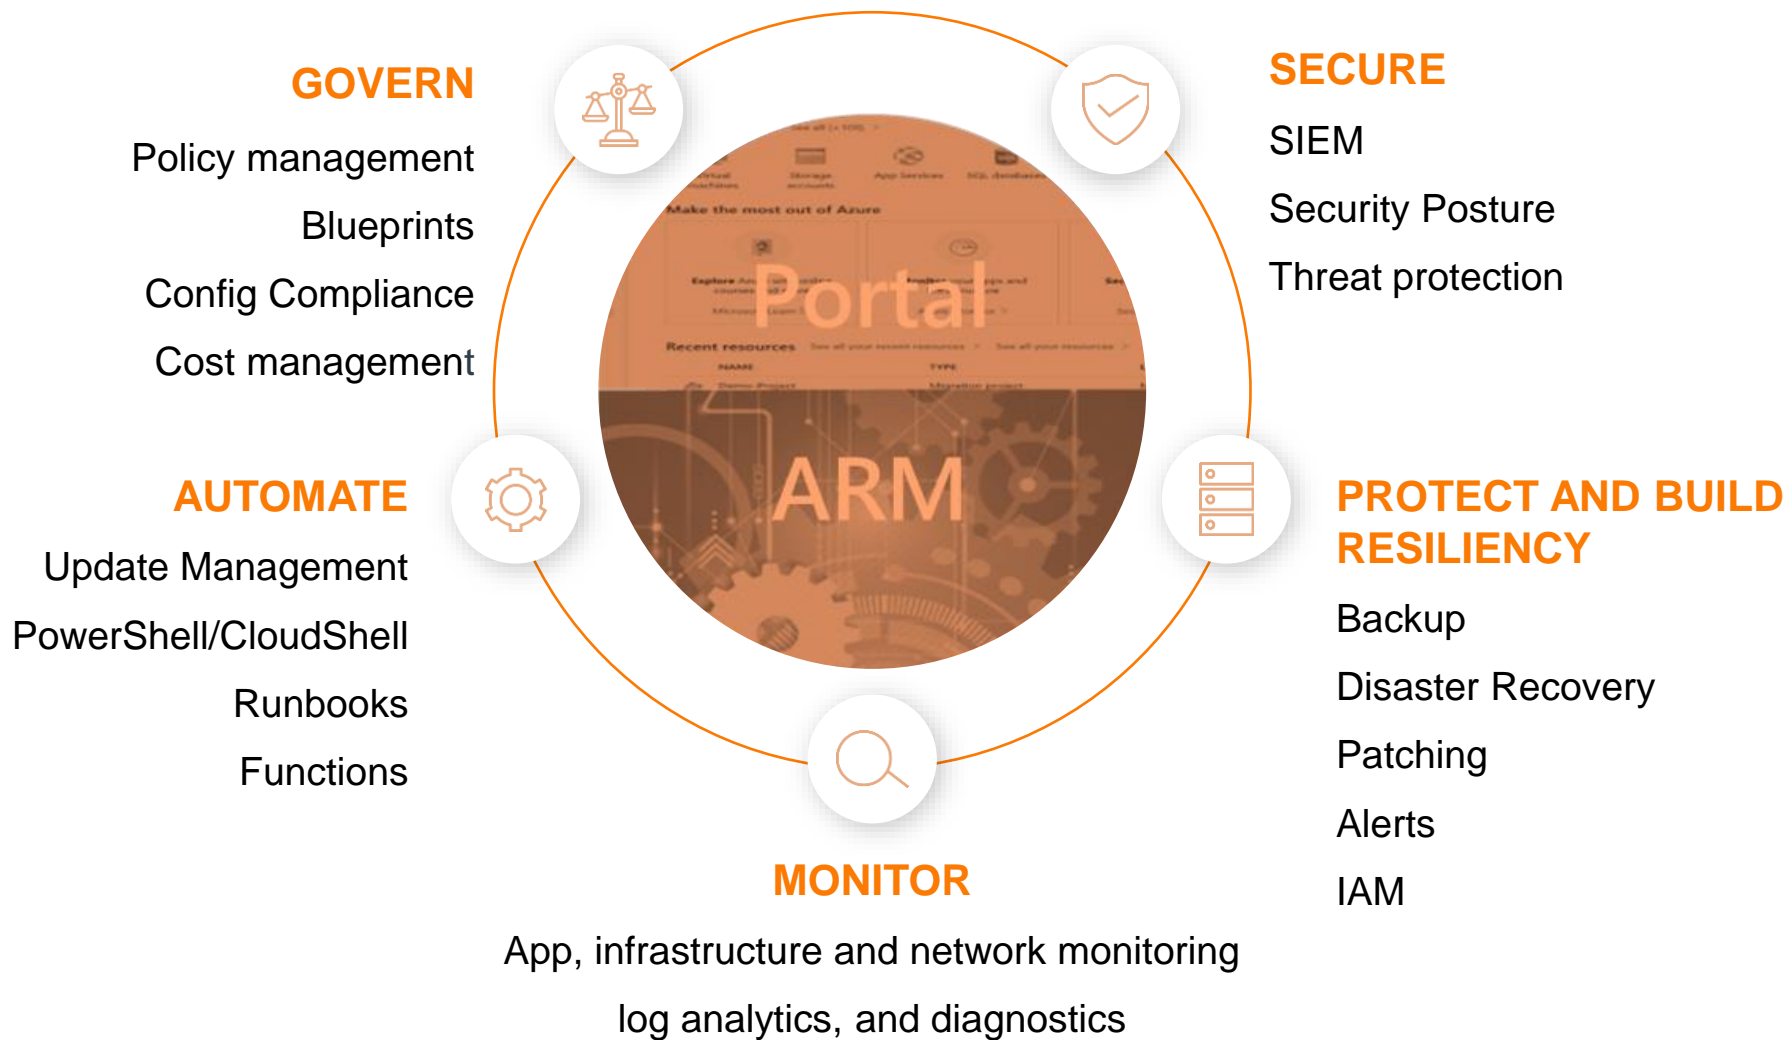

CLOUD SECURITY CONSULTING

MANAGEMENT AND SECURITY

MANAGEMENT, GOVERNANCE & SECURITY LEVERAGING AZURE IN-BOX TOOLS

www.reply.com

Torsten Quack | Associate Partner | +49 (0)170 4546 037 | t.quack@reply.de

Martin Bauer | Associate Partner | +49 (0)170 4546 051 | m.bauer@reply.de