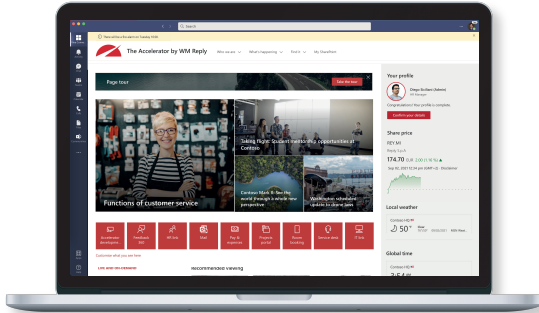

TAKE YOUR INTRANET TO TEAMS WITH THE ACCELERATOR

Build an award-winning intranet with Microsoft SharePoint Online, Microsoft Teams, and a bit of magic from WM Reply's Accelerator.

The Accelerator by WM Reply is a suite of standalone components that plug the gaps not met by the standard SharePoint offering. Create a dynamic, targeted and accessible SharePoint intranet and deliver it through Microsoft Viva Connections.

BENEFITS OF THE ACCELERATOR

Seamless Integration
with Microsoft 365

Easy to Use
editing experience

Evergreen Updates
to ensure you're always
on the latest version

No Subscription
and no on-going
development costs

OUR TOP PICKS FOR INTERNAL COMMUNICATORS

Alerts

Displays messages prominently above intranet site navigation.

Image Map

Add interactive images to SharePoint pages

Launchpad

Display curated and targeted links to intranet users

Page Tour

Onboard new users with an interactive guide

Microsoft
Partner

Accelerate your intranet today

Learn more at www.acceleratorbywmreply.com