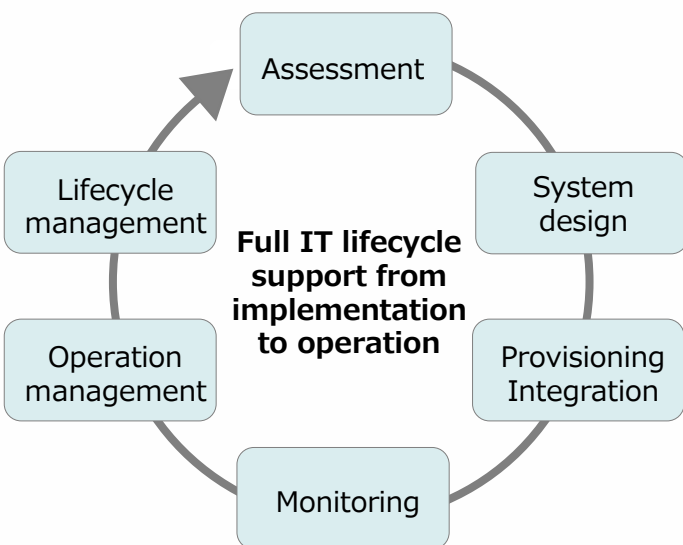

MSP Services (Microsoft Azure)

"MSP Service"*1 provides a total service from introduction to operation of your system in Microsoft Azure.

*1 Stands for Managed Service Provider

Service Overview

Providing cloud managed services

We provide Dev-Ops, automation, cloud-native application design and construction. We will help your business with Azure's superior capabilities in solution design for IaaS, PaaS, and SaaS. We also provide a one-stop service: including support, provisioning, and a billing experience by adopting a flexible PAYG (pay-as-you-go) business model

What are “Consulting services”

Cloud migration basically consists of four simple phases: Evaluation, Migration, Optimization and Security Protection/Management. Azure’s best practices are defined by an iterative process, migrating and modernizing digital assets to achieve goals

Assessment

Evaluating your current on-premises environment with free tools from Azure. If your environment is VMware, use Azure Migrate: Server Assessment instead.

Migration

As a migration strategy, developing your own cloud migration plan based on four widely adopted strategies: rehost (lift and shift), refactor, rearchitect, and rebuild