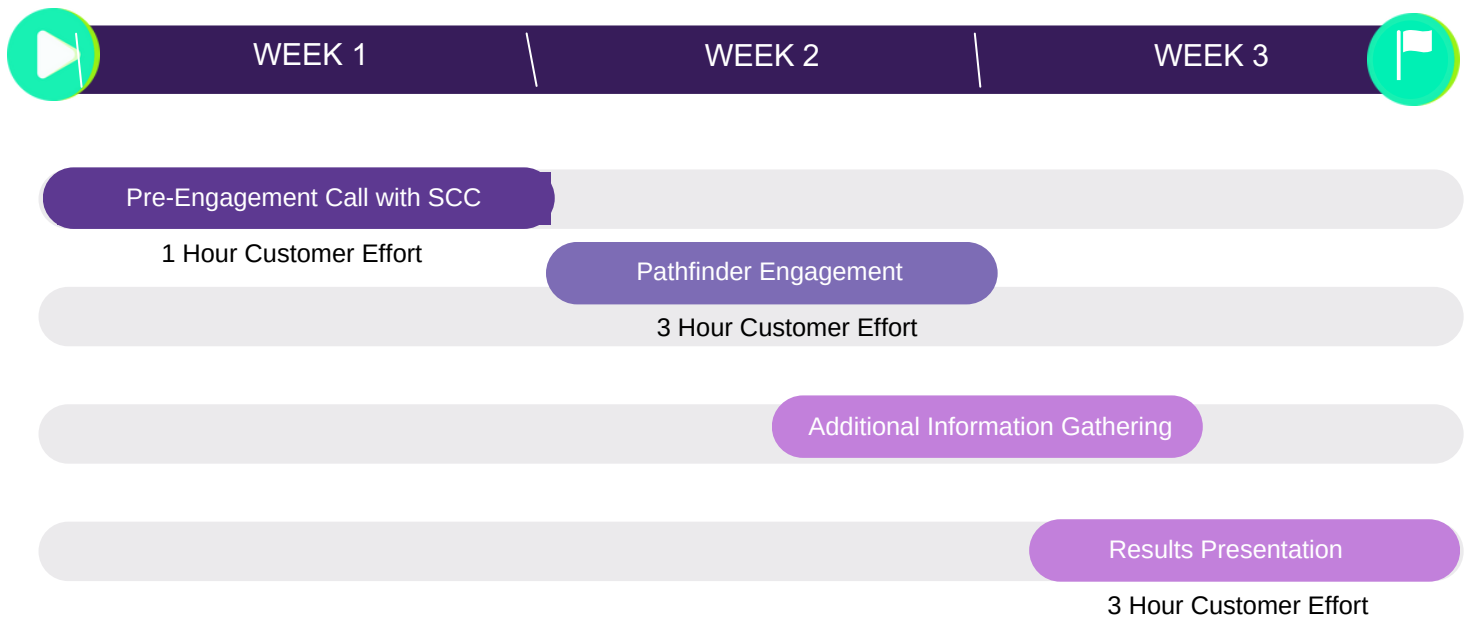

Data Platform Pathfinder

What to expect

Over the duration of the Data Platform Pathfinder, SCC require just a few hours of your time to get set up and report back the results of the insights collected. You will then take away an actionable tailored plan to improve your data strategy.