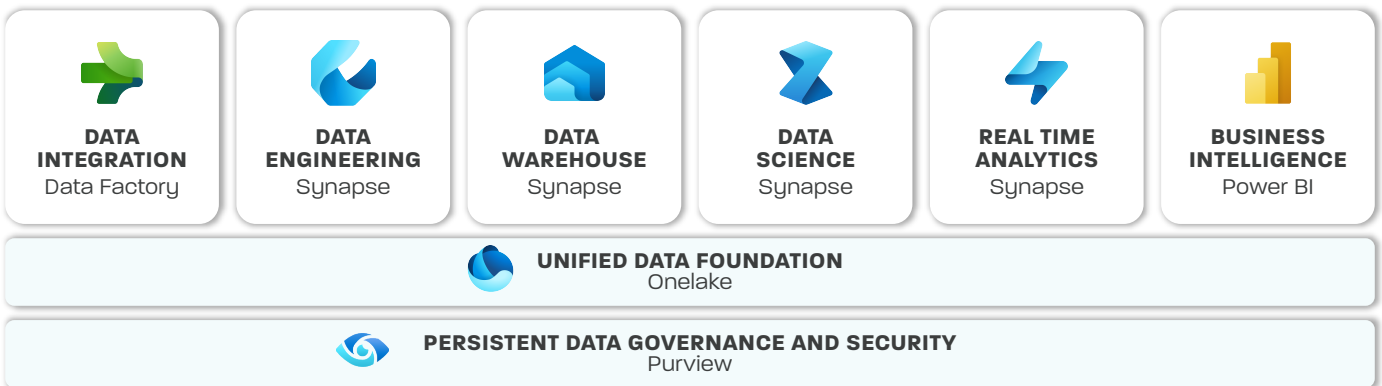

Responsibly democratize analytics with data governance

Connect the services you need to enable an open, scalable analytics platform with built-in security and governance. Equip your data engineers, data scientists, and data analysts to access the right data, at the right time, for ease of democratization.

Scale transformative analytics applications

Equip data analysts and data citizens with robust self-service analytics tools to expedite innovation with real time insights. Create connected intelligence for all applications to enable better decision-making and transformative impact.

91%

Of leaders reported an increased investment in data and analytics ¹

45%

Of organizations are seeking to automate workflows to decrease errors and improve customer satisfaction ²

¹GARTNER ²MCKINSEY

Accelerate your data potential with Microsoft Fabric

From data integration and engineering to business intelligence and real time analytics, Microsoft Fabric enables data professionals to host all their analytics workloads in a SaaS-based, lake-first solution—eliminating organizational siloes.

LAKE-CENTRIC AND OPEN | ROLE-SPECIFIC TOOLS | EMPOWER EVERY MICROSOFT 365 USER | PERSISTENT GOVERNANCE AND SECURITY

Get everything you need for connected intelligence with Microsoft Fabric at www.sdktek.com

1-833-735-7625
www.sdktek.com