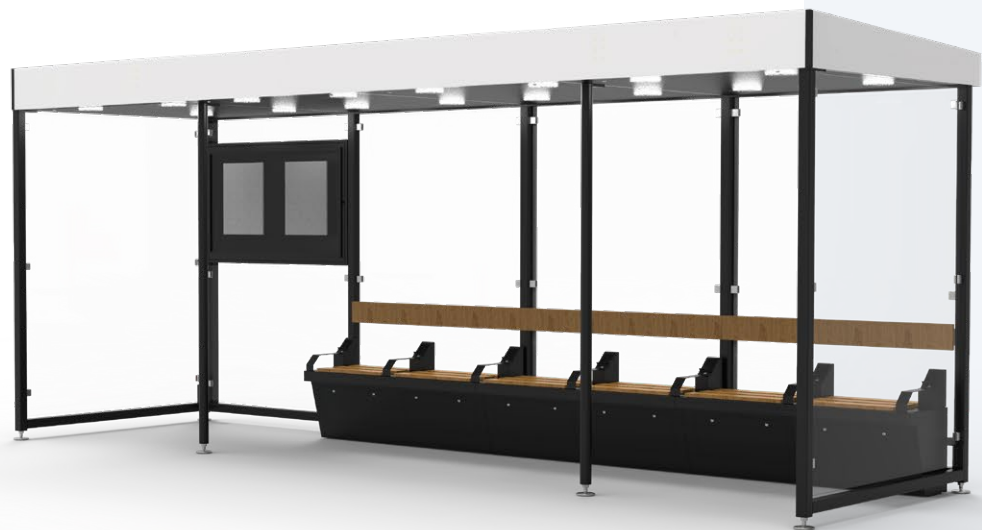

Bus Shelters

SEEDiA bus stops are energy independent city devices providing informative and multimedia functionalities for citizens, as well as protecting from external urban factors.

www.seedia.city