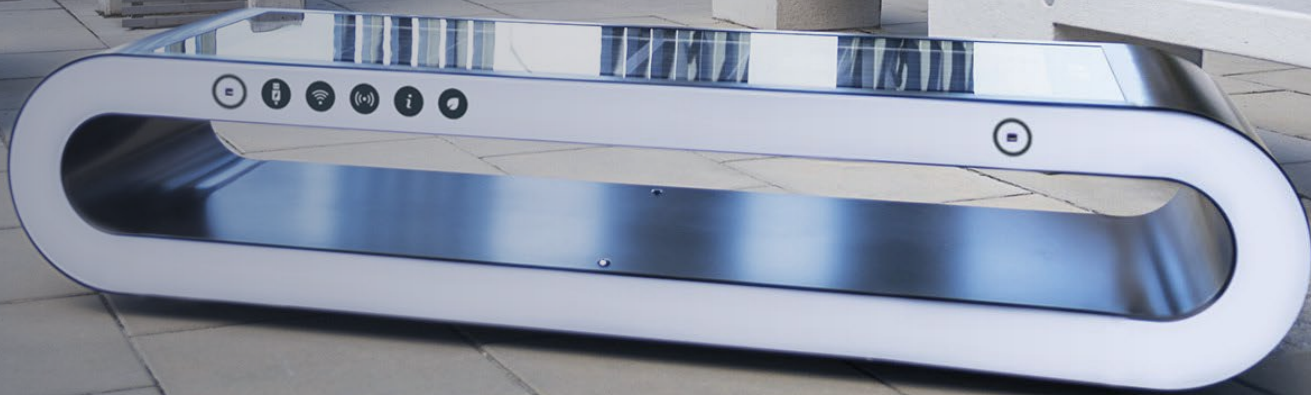

SEEDiA

SMART SOLAR FURNITURE FOR SMART CITIES

PRODUCT CATALOGUE

Seedia Future

| Seedia Future

Future is cutting edge in design and innovation.

Its simplistic, minimal construction provides universal usage, which is great for modern plazas and industrial interior spaces. Side LED lamps adjust its colours to the surroundings.

Future is here.

Basic color:

RAL 9005

www.seedia.city

| Seedia City

Seedia City

Unique construction and urban character manifest in its modular design, making it possible to set it up in 3 different configurations. LED lamps highlight City's metropolitan aspects.

City is the product of a long search for a new and eye-catching way to present our innovative design.

Basic color:

RAL 7016

RAL 9016

www.seedia.city

Seedia Urban

Seedia Urban

Urban is all about functionality. By combining modern features and necessary urban elements, such as bike racks and seats, we have created a compelling product for parks and city plazas.

Anchoring
- bench is anchored to the ground

Protected network
- blocking torrents & adult websites

Products Features

	Modular Design	USB Charger	Wireless Charger	LED Lights	Speaker	31.2" E-paper Display	Branding	HotSpot	Smog Sensor	Trash Sesnor	Mobile App Advertisement	Remote Management
Urban	✓	✓	✓	●	●	●	✓	✓	✓	●	✓	✓
Urban Classic	✓	✓	✓	●	●	●	✓	✓	✓	●	✓	✓
Urban Bike	✓	✓	✓	●	●	●	✓	✓	✓	●	✓	✓
City	✓	✓	✓	✓	✓	●	✓	✓	✓	●	✓	✓
City Classic	✓	✓	✓	✓	✓	●	✓	✓	✓	●	✓	✓
City Bike	✓	✓	✓	✓	✓	●	✓	✓	✓	●	✓	✓
City Trash Can	●	●	●	✓	●	●	✓	✓	●	✓	✓	✓
Future	●	✓	✓	✓	✓	●	✓	✓	✓	●	✓	✓
Future InfoKiosk	●	✓	✓	✓	✓	✓	✓	✓	✓	●	✓	✓
Bus Shelter	✓	✓	✓	✓	✓	✓	✓	✓	✓	●	✓	✓