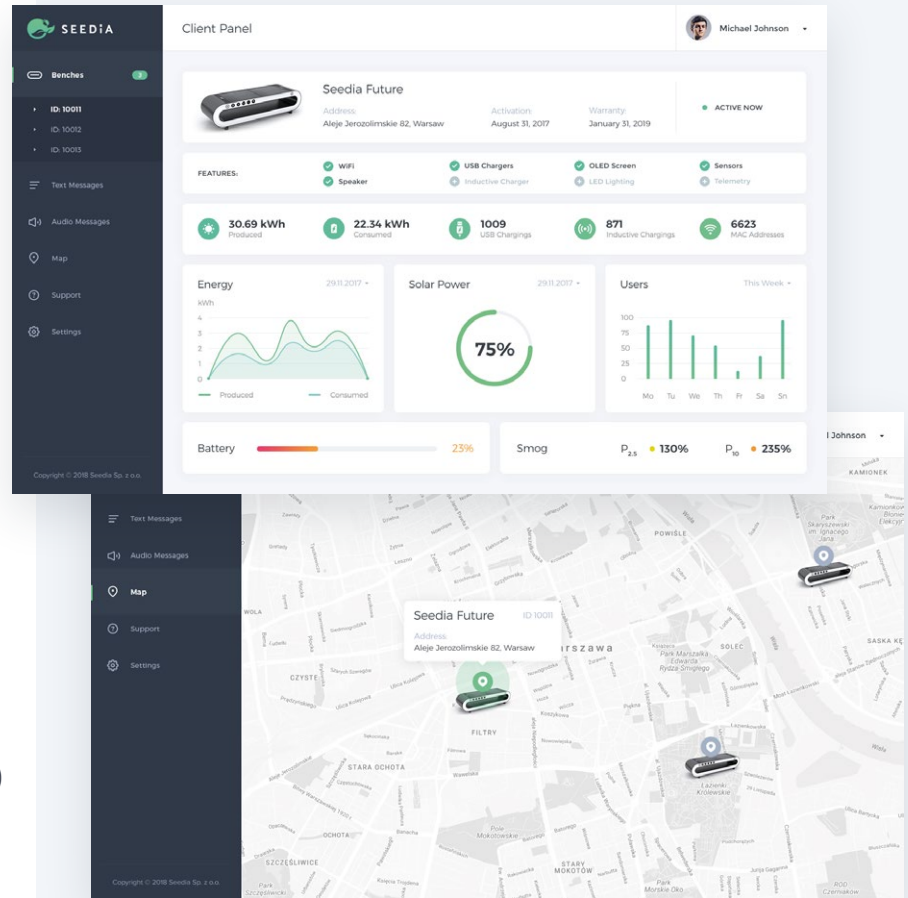

www.seedia.city

Seedia Dashboard

Each product of SEEDiA's brand sends data to specially designed web dashboard. Thanks to the obtained information, we are able to provide predictive maintenance for customers by remote supervision of every device.

By logging to the dashboard, the customer has a preview of the condition of the product in real time and possibility to manage multimedia functions of the device:

- mp3 player (remote creation of an audio library)
- e-paper screen (management of presented content)
- sensors (preview of data from sensors in real time)

Social WiFi Dashboard

Captive Portal

Our captive portal allows you gather all the data you need in order to properly communicate with your customers and personalize their experience.

Splash Page

Display any sort of content to your visitors, allowing them to easily learn more about your business, latest events or promotions and offers.