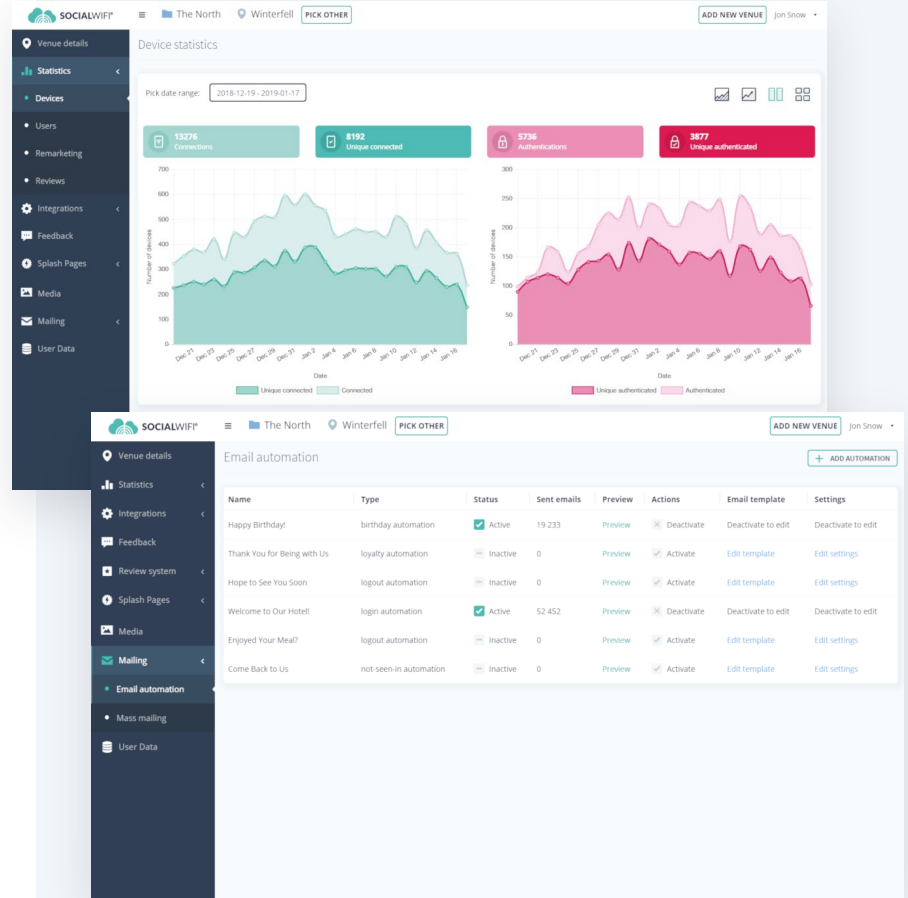

Social WiFi Dashboard

Captive Portal

Our captive portal allows you gather all the data you need in order to properly communicate with your customers and personalize their experience.

Splash Page

Display any sort of content to your visitors, allowing them to easily learn more about your business, latest events or promotions and offers.

Reviews

Ask your customers for reviews, receive ratings and comments and communicate with your visitors.

Analytics

Analytics are a crucial component of Social WiFi. Getting to know who your customers are and how to best approach them is vital to any line of business.

Find out more:
www.socialwifi.com