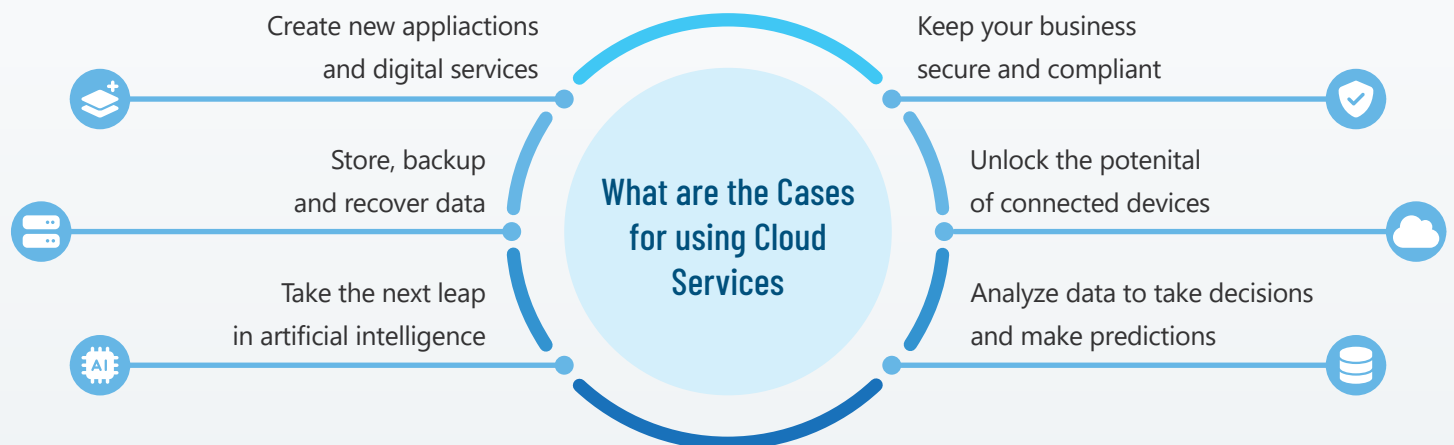

What do you get?

- A fully functional MS Azure environment ready to go;
- you can benefit from the security used by major companies and institutions from around the world;
- access to all services offered by Microsoft Azure; you have the possibility to run virtual machines, SQL databases, backups;
- the ability to create both the simplest and most complex IT environment;
- a platform fully tailored to the individual needs of each company, for both production and test environments.