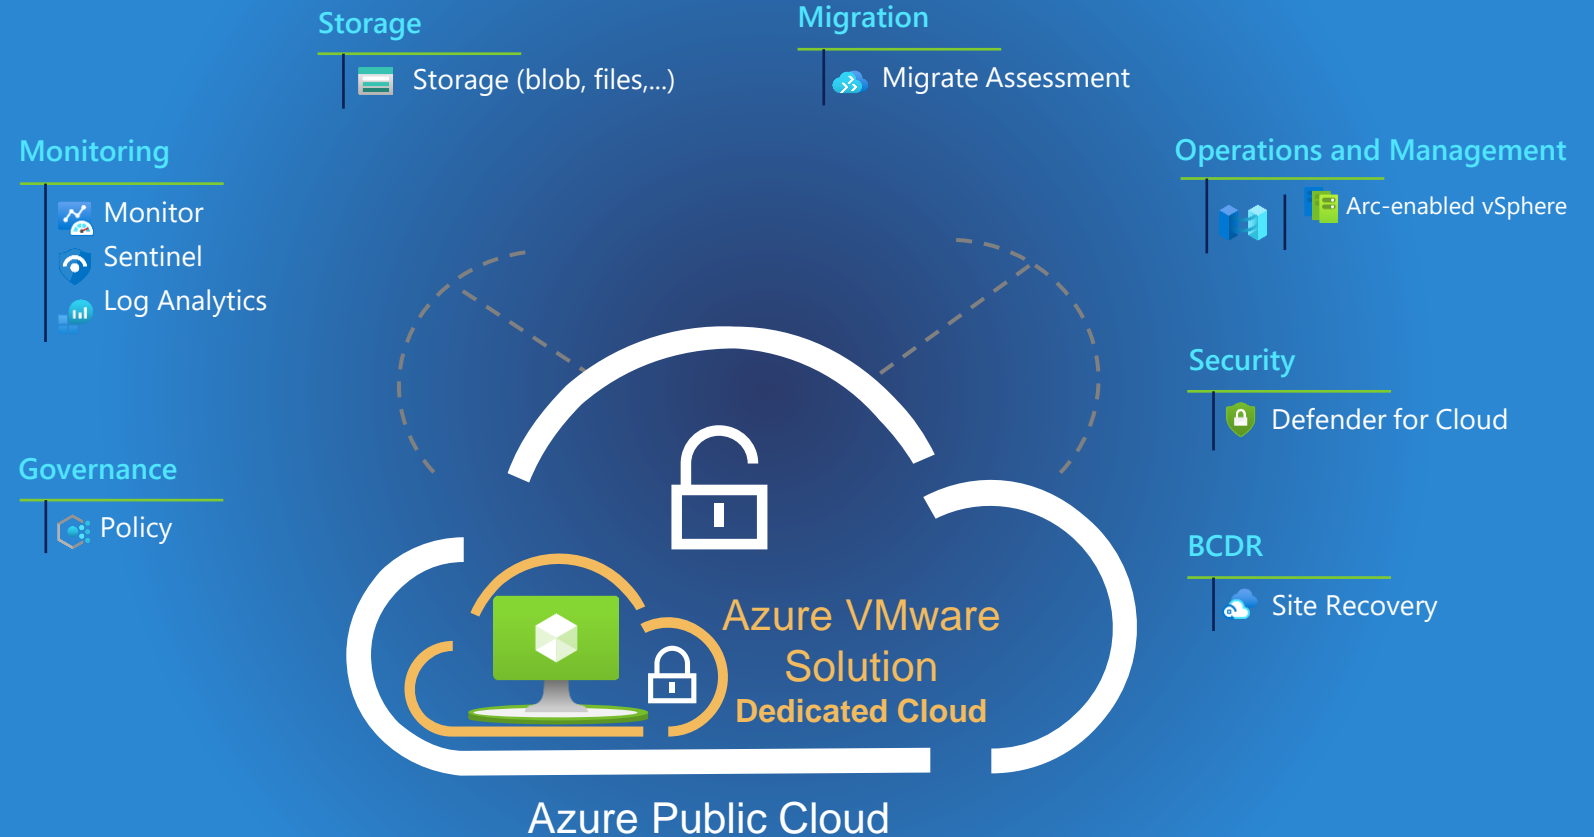

Prepare the environment to extend and migrate workloads to Azure

Set up the network and connect on-premises VMware environment to Azure VMware Solution (AVS)

Drive cloud consumption

Integrate with on-premises network topology, storage and existing Azure environment

Migrate VMs from on-premises VMware environment to dedicated cloud on Azure

Provide DR capabilities for VMs using the AVS dedicated cloud as the recovery or target site

Integrate

Migrate

Recover

Take advantage of Azure services

Connect your AVS dedicated cloud to Azure public

Manage the lifecycle of your AVS VMs with Arc Enabled AVS

Expand the DR solutions to include additional protected VMs in AVS

Redirect workloads to your AVS dedicated cloud during peak capacity with auto-scaling