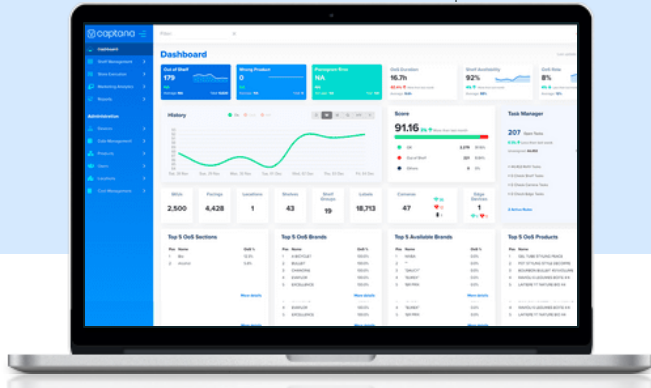

CAPTANA, A COMBINATION OF HARDWARE AND SOFTWARE SOLUTIONS

Captana OS

Features a revamped platform with a sleek interface showcasing all KPIs on one dynamic dashboard for an elevated user experience. From shelf quality to planogram precision and conquering Out of Shelf challenges.

StoreEye

Now available in two stylish colors; packed with sensors, AI, and the powerful PXL Boost, a cutting-edge device that redefines retail data capturing.

Live App

Is real-time power in your hands, seamlessly delivering crucial insights and task management at your fingertips. Stay ahead with instant access to all the relevant information - because in today's fast-paced world, timing is everything!

Captana Counter

Unleash the future of inventory management with our ultra-precise, automatic, real-time tool. Say goodbye to uncertainties and hello to inventory accuracy.

Captana OS

Observe your store in real-time with an updated User Experience