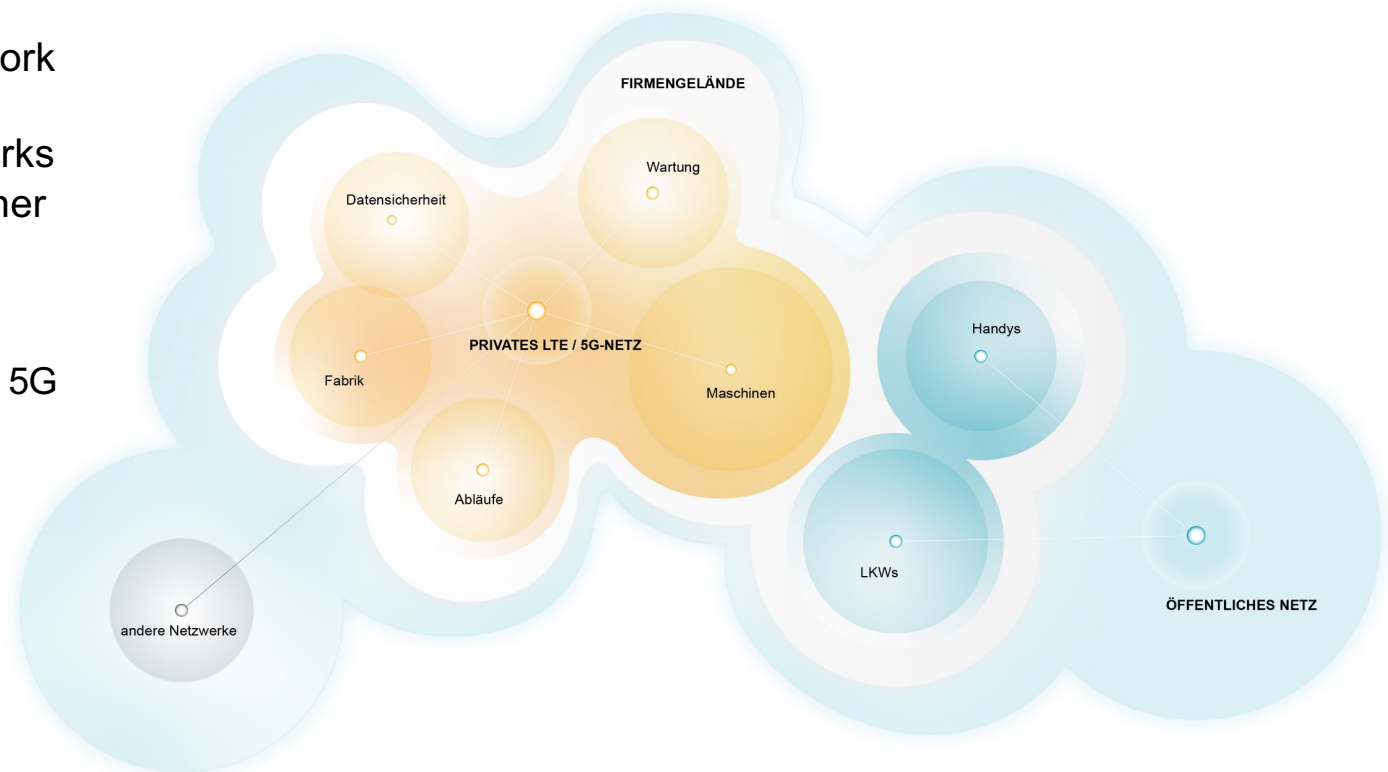

Partnership

Personality

Perfection

Modern connectivity

There is usually not a single network that meets all requirements. Frequently, it takes several networks that are coordinated with each other

- ✓ Private Mobile Networks 4G & 5G
- ✓ Private Slices of Public Mobile Networks
- ✓ Public Mobile Networks
- ✓ Seamless Wi-Fi
- ✓ Tunnel-free SD-WAN

Your partner

We connect you in all directions

Private Mobile Networks (PMN)

We accompany you during planning, construction, operation and grow the network with your requirements.

Site Networking (WAN)

We connect your locations with each other, with your PMN, with your cloud(s), with customers and with partners - simply, quickly and securely with zero trust networks.

Edge Cloud

The power of the cloud locally at your site with low latency and your data remains on your premises.

Security & Privacy

Modern connectivity is not complete without security (zero trust networks) and consistent data protection.