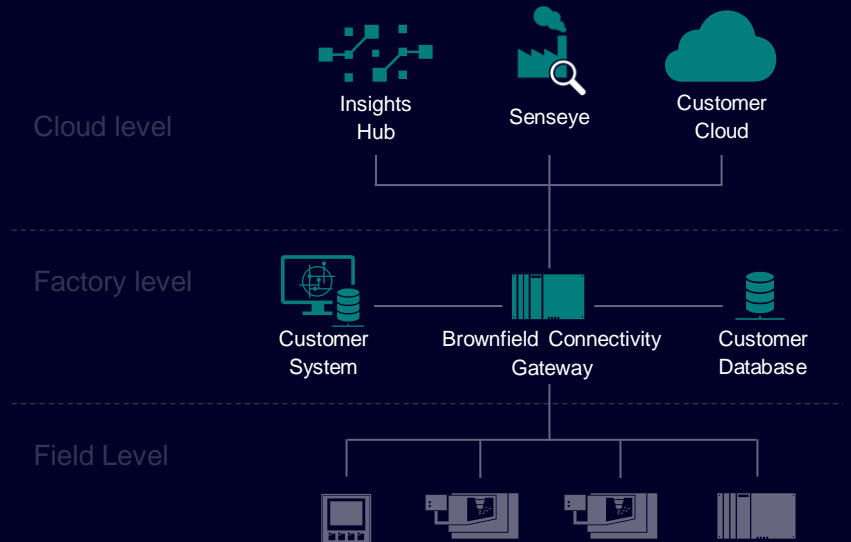

Meet your one-stop industrial connectivity solution!

The BFC Gateway

First month for FREE!

Get seamless connectivity across all platforms

- The BFC Gateway (Brownfield Connectivity Gateway) addresses the challenge of integrating industrial systems with digital networks. It enables seamless connectivity and data integration between existing infrastructure and advanced Industrial Internet of Things (IIoT) platforms
- The BFC Gateway allows you to capitalize on your current infrastructure investments while leveraging the benefits of digital transformation to ensure competitiveness and sustainability in a dynamic market environment

→ Available for end customers, hyperscalers, solution partners and distributors.