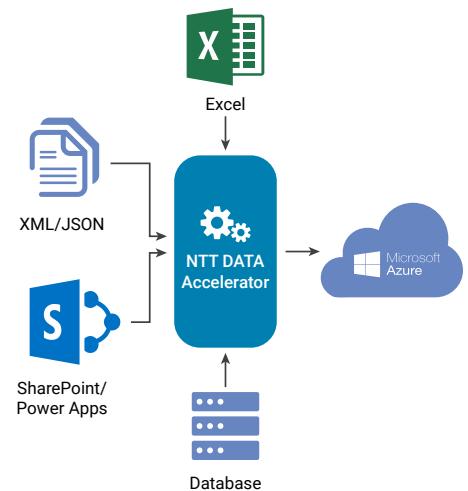

However, building an Azure landing zone for your infrastructure-as-a-service solutions can be complex, time-consuming, and error-prone with a lot of repetition involved. Fast-track your Azure strategy today with the NTT DATA Accelerator for Microsoft Azure. It swiftly deploys Azure components using a consistent, data-driven build process that reduces errors and increases standards conformity.

The Accelerator enables you to create entirely new data centers quickly with a set of pre-configured templates that can be audited and modified as needed. Save time and resources with this easy-to-use, repeatable solution that lets you build complete landing zones per the best practices defined in Microsoft's Cloud Adoption Framework — without having to hire multiple Azure architects.

No matter what user interface your team prefers, the Accelerator can be controlled with various platforms, including Excel, SharePoint and Power Apps.

Your trusted cloud migration partner

NTT DATA is ready to be your partner for all your cloud migration and business strategy needs.

We're a member of Microsoft's elite Azure Expert MSP program, exclusively for expert member partners skilled at managing complex global cloud environments. Our team also has an advanced specialization designation for SAP on Azure.

Contact us today to learn how our team of experts can help accelerate your Azure deployment.

Visit ca.nttdata.com to learn more.

NTT DATA Services, a global digital business and IT services leader, is the largest business unit outside Japan of NTT DATA Corporation and part of NTT Group. With our consultative approach, we leverage deep industry expertise and leading-edge technologies powered by AI, automation and cloud to create practical and scalable solutions that contribute to society and help clients worldwide accelerate their digital journeys.