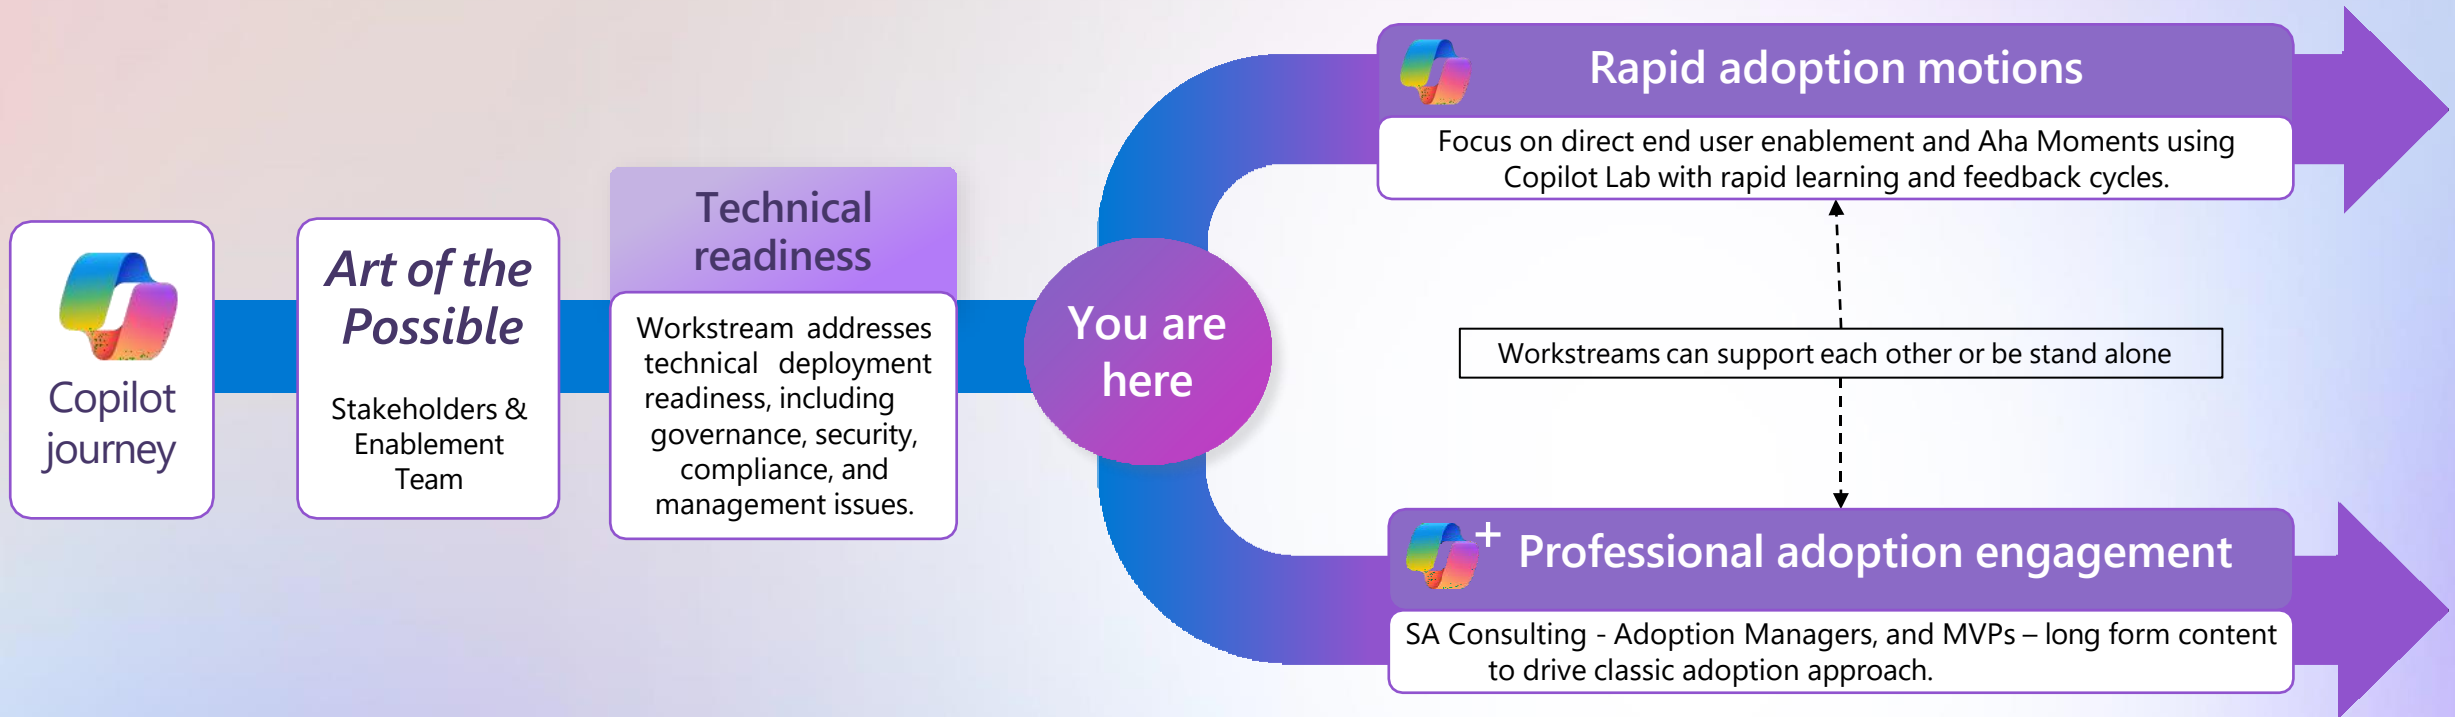

# Microsoft 365 Copilot Adoption

Adoption Program for Modern Workplace  
Transformation

# Copilot for Microsoft 365 adoption workstreams

Copilot for Microsoft 365 represents a unique adoption opportunity to speed time to user satisfaction, creativity, and productivity by rapidly enabling hand-on learning directly with the product. This accelerates a business user’s deeper understanding of what Copilot can deliver in their specific scenarios creating the “aha” moment that signifies personal understanding. Copilot Lab, available both in product (via Microsoft 365 Chat) and online, provides the tool to drive this understanding in “Copilot for You” tasks to be done.

Additional support for broader team and organizational transformation of AI-ready scenarios, identified during the Art of the Possible engagement and from direct business user feedback, can be supported with deeper adoption support and engagement.