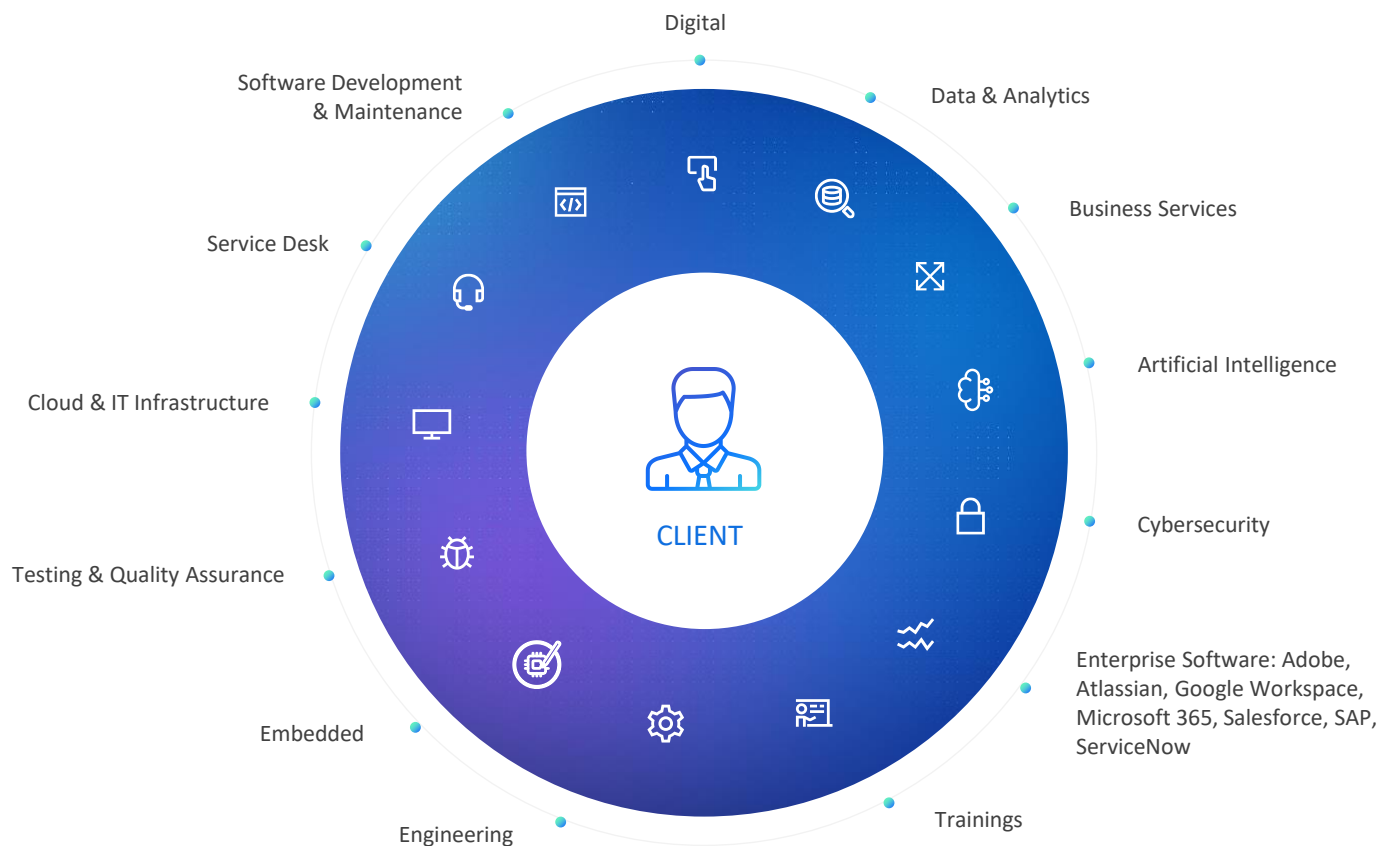

Offer – One-stop shop

Tangible Benefits / Desired Outcomes

- ✓ You take care of your business development - we take care of the cloud
- ✓ Our architects will support you in the latest technologies
- ✓ We are ready to maintain your infrastructure with dedicated support team

Why Sii

600 certified experts

Solution Architects, Network Engineers, Security Engineers, DevOps Architects, Data Engineers, Azure Administrators, Azure Developer, Cybersecurity Architects, D365 Consultants, Power BI Analysts

Leading cloud services

Microsoft Azure, Microsoft 365, Dynamics 365, Power Platform

Innovative industry solutions

For manufacturing banking, healthcare, real estate and public sectors

End-to-end Project Support

Mrom preliminary data analysis, target model creation, implementation on dedicated devices to maintenance