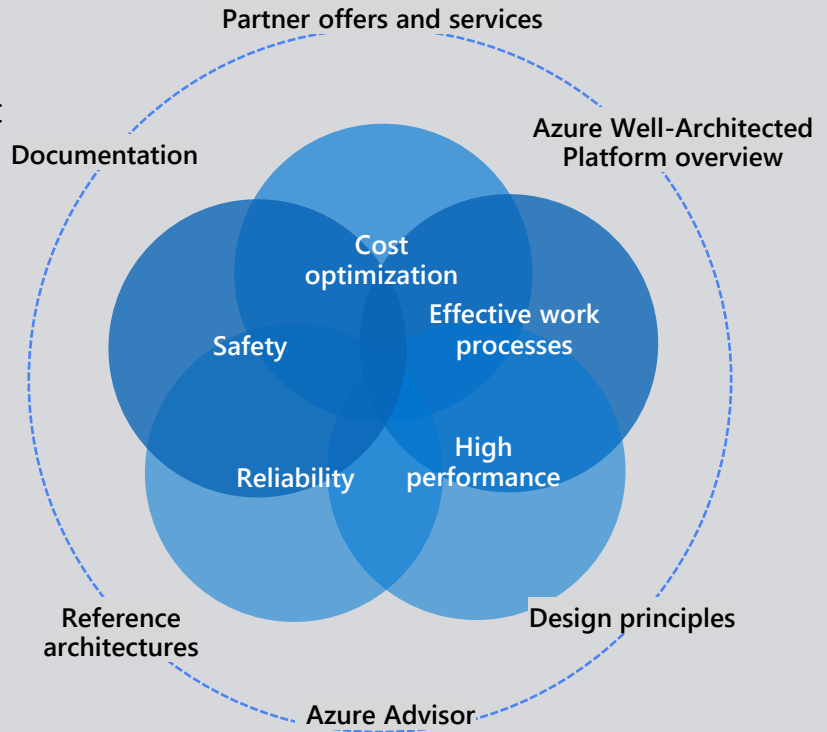

Business scaling is planned

Microsoft Azure Web App allows you to scale both vertically and horizontally. We will provide recommendations for setting up scaling rules.

Improve the quality of your workloads with architectural guidelines

Microsoft Azure Well-Architected Platform is based on five key principles:

- Cost optimization
- Effective work
- High performance
- Reliability
- Safety

Well-architected ecosystem includes resources that help effectively work with the platform in practice.